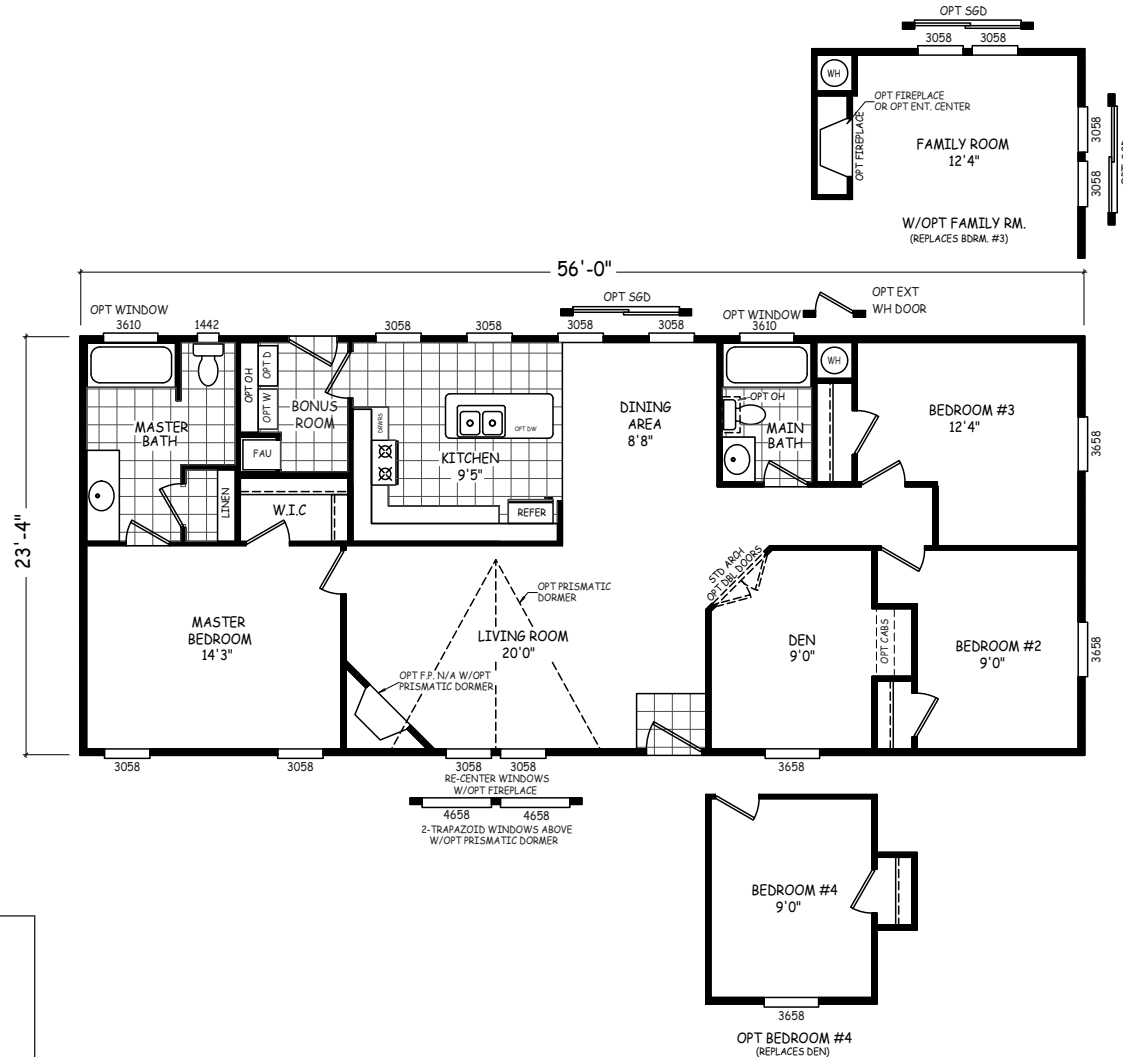

Cooke

GS Series

1,306 SQ. FT. (Approximate) 3 Bedrooms, 2 Baths

Last Updated: 4-28-22

FACTORY SELECT HOMES
 4455 N. Stockton Hill Rd.
 Kingman, AZ 86409

FactorySelectMH.com | 1-800-965-3641

IMPORTANT: Alta Cima Corp reserves the right to modify, cancel or substitute products or features of this event at any time without prior notice or obligation. Pictures and other promotional materials are representative and may depict or contain floor plans, square footages, elevations, options, upgrades, extra design features, decorations, floor coverings, specialty light fixtures, custom paint and wall coverings, window treatments, landscaping, sound and alarm systems, furnishings, appliances, and other designer/decorator features and amenities that are not included as part of the home and/or may not be available at all locations. Home, pricing and community information is subject to change, and homes to prior sale, at any time without notice or obligation. ©2020 Alta Cima Corp. All rights reserved.