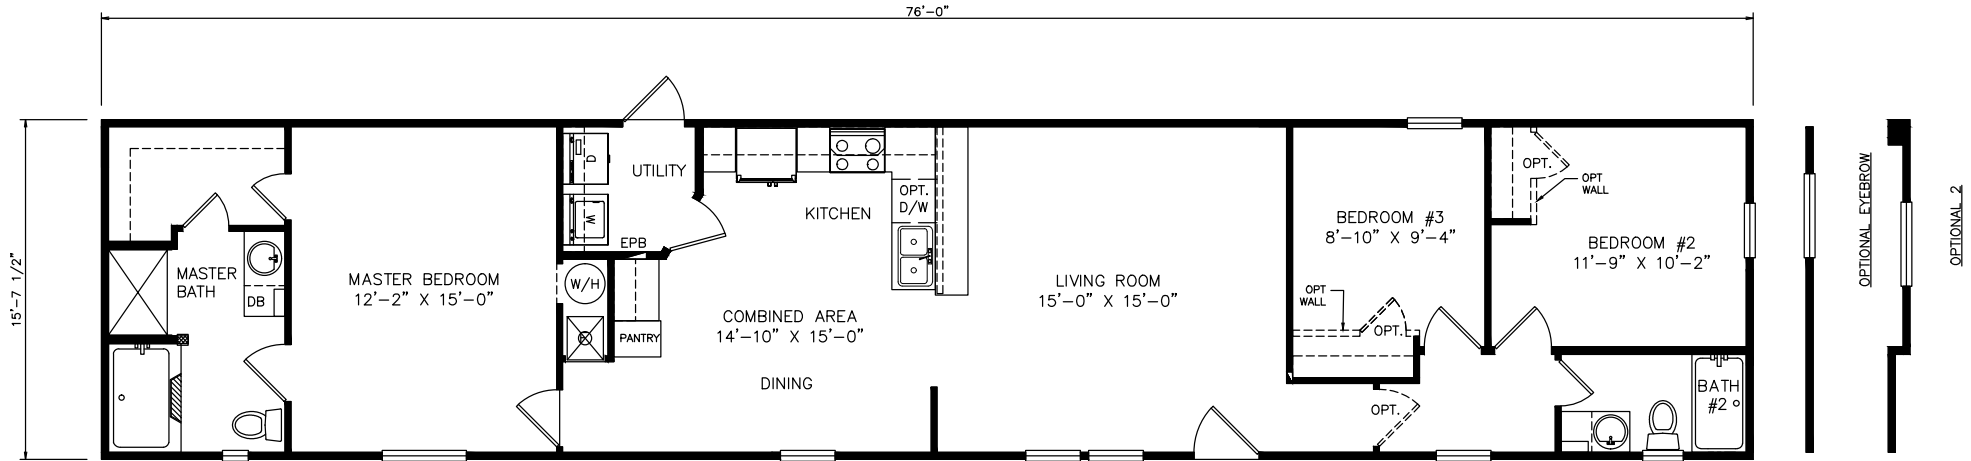

Clawson

Classic Series - Single Section

1,193 SQ. FT. (Approximate) 3 Bedrooms, 2 Baths

Last Updated: 6-24-21

FACTORY SELECT HOMES
 4455 N. Stockton Hill Rd.
 Kingman, AZ 86409

FactorySelectMH.com | 1-800-965-3641