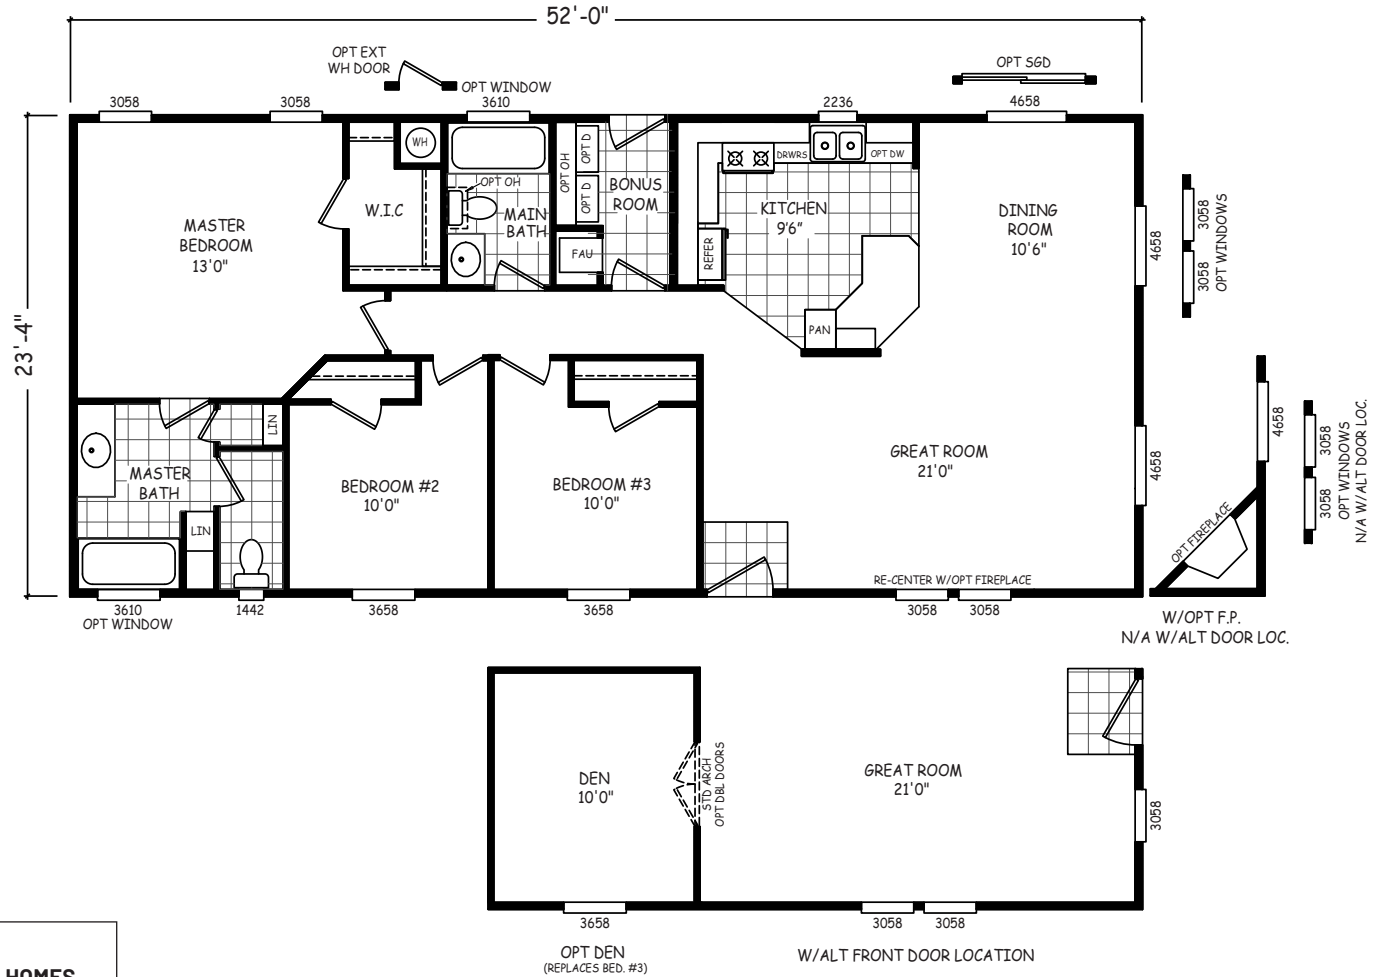

# Chute

GS Series

1,213 SQ. FT. (Approximate) 3 Bedrooms, 2 Baths

Last Updated: 4-29-22

**FACTORY SELECT HOMES**  
 4455 N. Stockton Hill Rd.  
 Kingman, AZ 86409

**FactorySelectMH.com | 1-800-965-3641**

**IMPORTANT:** Alta Cima Corp reserves the right to modify, cancel or substitute products or features of this event at any time without prior notice or obligation. Pictures and other promotional materials are representative and may depict or contain floor plans, square footages, elevations, options, upgrades, extra design features, decorations, floor coverings, specialty light fixtures, custom paint and wall coverings, window treatments, landscaping, sound and alarm systems, furnishings, appliances, and other designer/decorator features and amenities that are not included as part of the home and/or may not be available at all locations. Home, pricing and community information is subject to change, and homes to prior sale, at any time without notice or obligation. ©2020 Alta Cima Corp. All rights reserved.