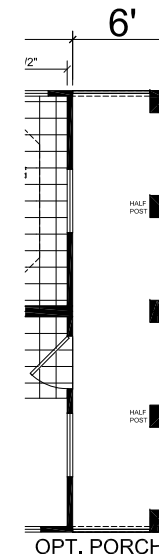

# Castleberry

Creekside Manor Series

1,478 SQ. FT. (Approximate) 2 Bedrooms, 2 Baths

Last Updated: 10-14-20

OPT. BATH

OPT. ULTIMATE KITCHEN

FACTORY SELECT HOMES  
4455 N. Stockton Hill Rd.  
Kingman, AZ 86409