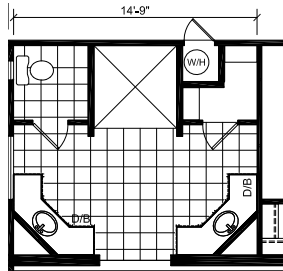

# Castleberry

Creekside Manor Series

1,478 SQ. FT. (Approximate) 2 Bedrooms, 2 Baths

Last Updated: 10-14-20

OPT. BATH

OPT. ULTIMATE KITCHEN

FACTORY SELECT HOMES  
4455 N. Stockton Hill Rd.  
Kingman, AZ 86409