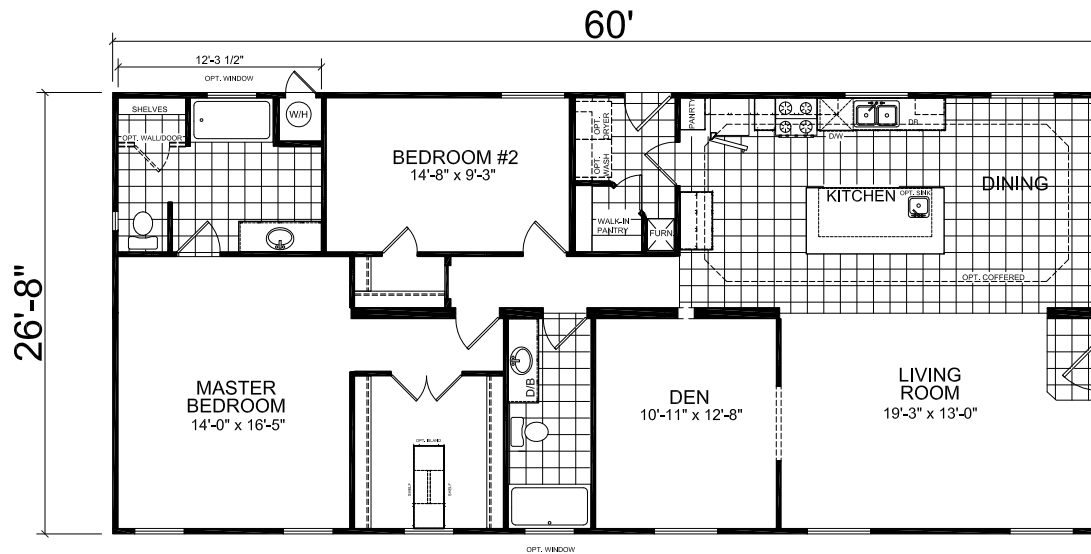

# Castleberry

Creekside Manor Series

1,478 SQ. FT. (Approximate) 2 Bedrooms, 2 Baths

Last Updated: 10-14-20

OPT. BATH

OPT. ULTIMATE KITCHEN

FACTORY SELECT HOMES  
4455 N. Stockton Hill Rd.  
Kingman, AZ 86409