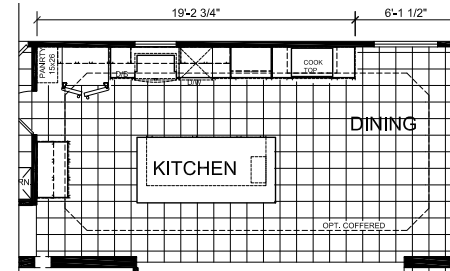

# Castleberry

Creekside Manor Series

1,478 SQ. FT. (Approximate) 2 Bedrooms, 2 Baths

Last Updated: 10-14-20

OPT. BATH

OPT. ULTIMATE KITCHEN

FACTORY SELECT HOMES  
4455 N. Stockton Hill Rd.  
Kingman, AZ 86409