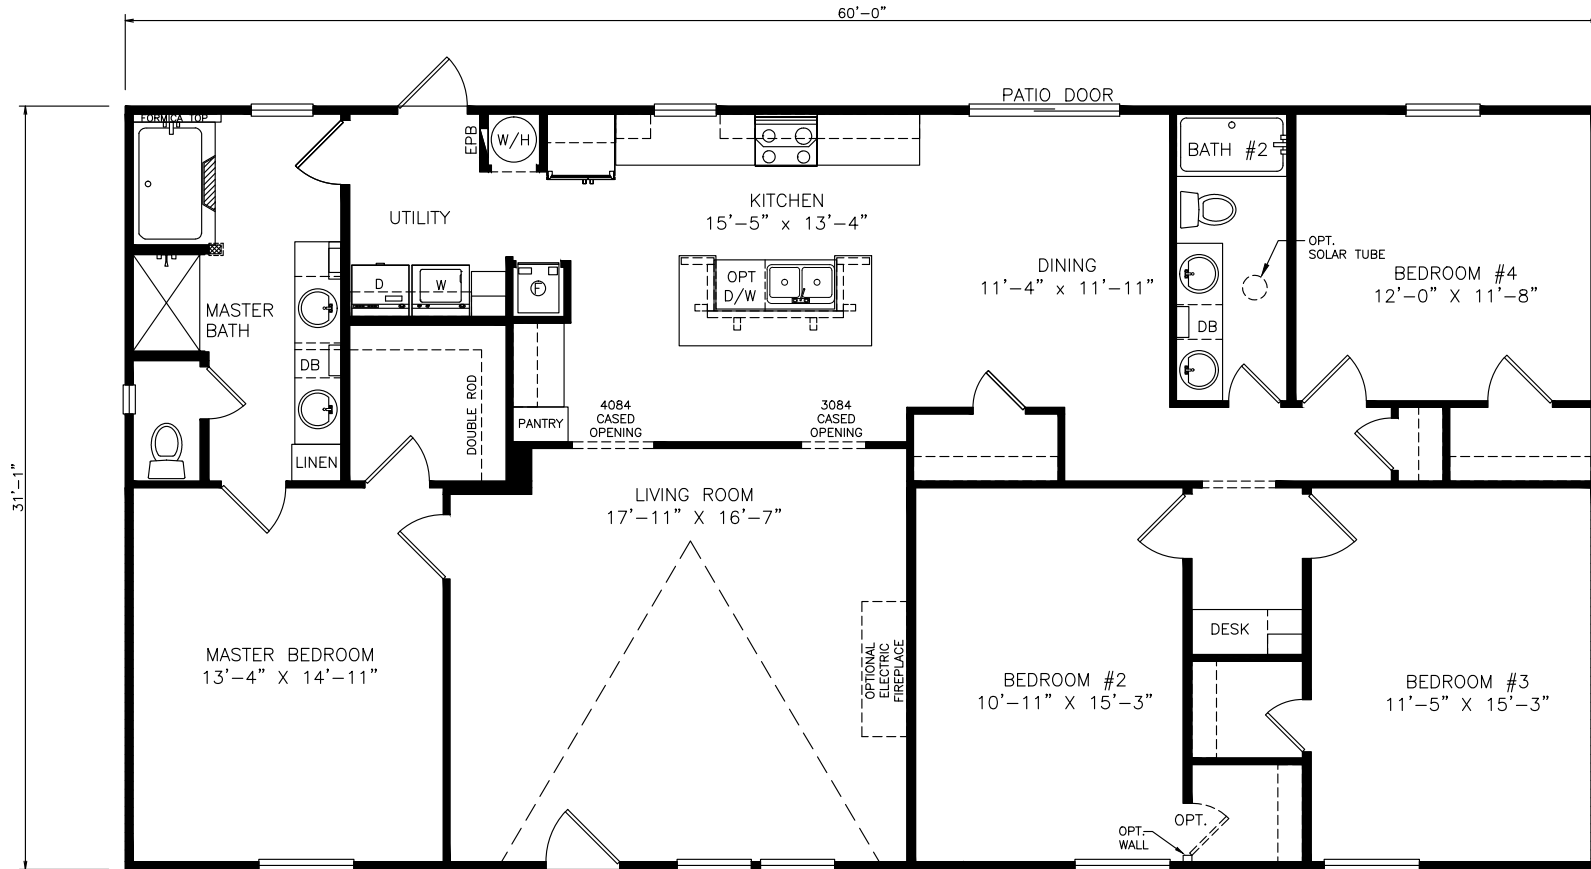

Calada

Classic Series - Multi Section

1,865 SQ. FT. (Approximate) 3 Bedrooms, 2 Baths

Last Updated: 6-25-21

FACTORY SELECT HOMES
 4455 N. Stockton Hill Rd.
 Kingman, AZ 86409

FactorySelectMH.com | 1-800-965-3641