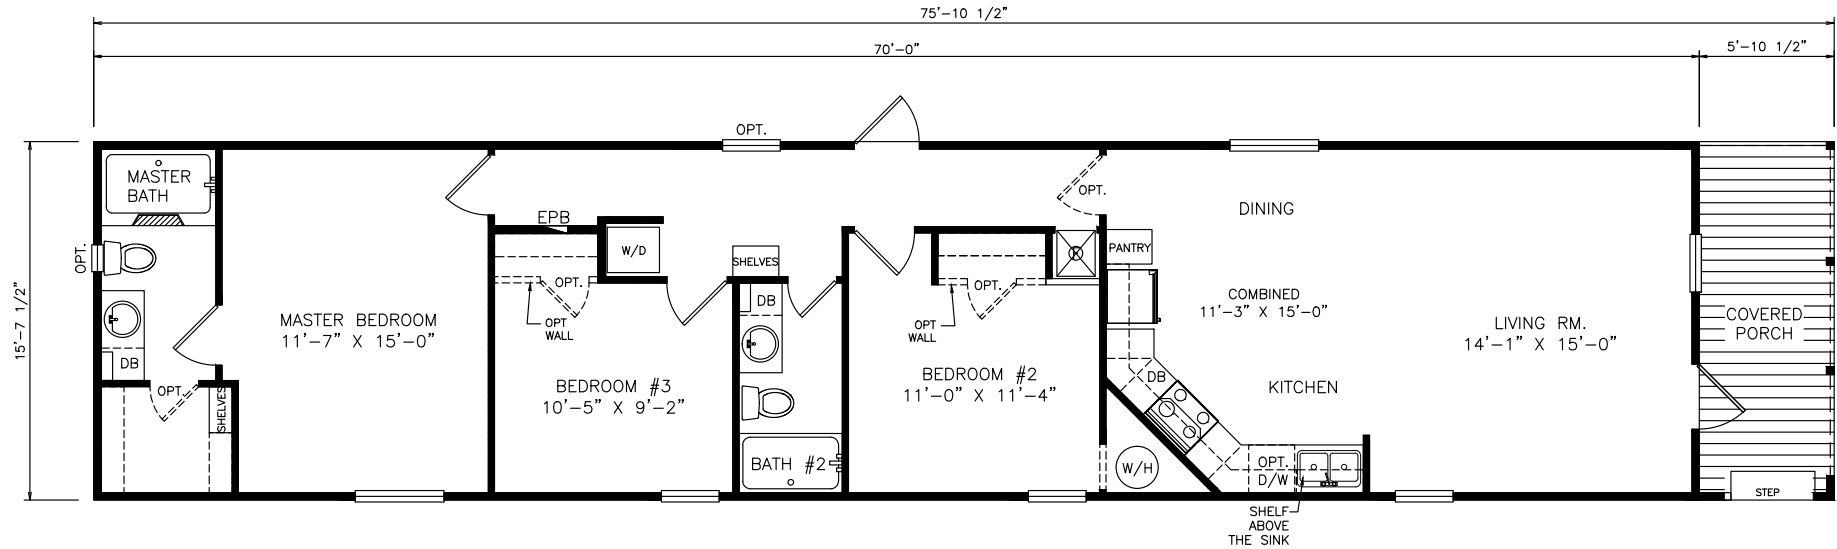

Bristlecone

Heritage Series - Single Section

1,193 SQ. FT. (Approximate) 3 Bedrooms, 2 Baths

Last Updated: 6-28-21

FACTORY SELECT HOMES

4455 N. Stockton Hill Rd.
Kingman, AZ 86409

FactorySelectMH.com | 1-800-965-3641