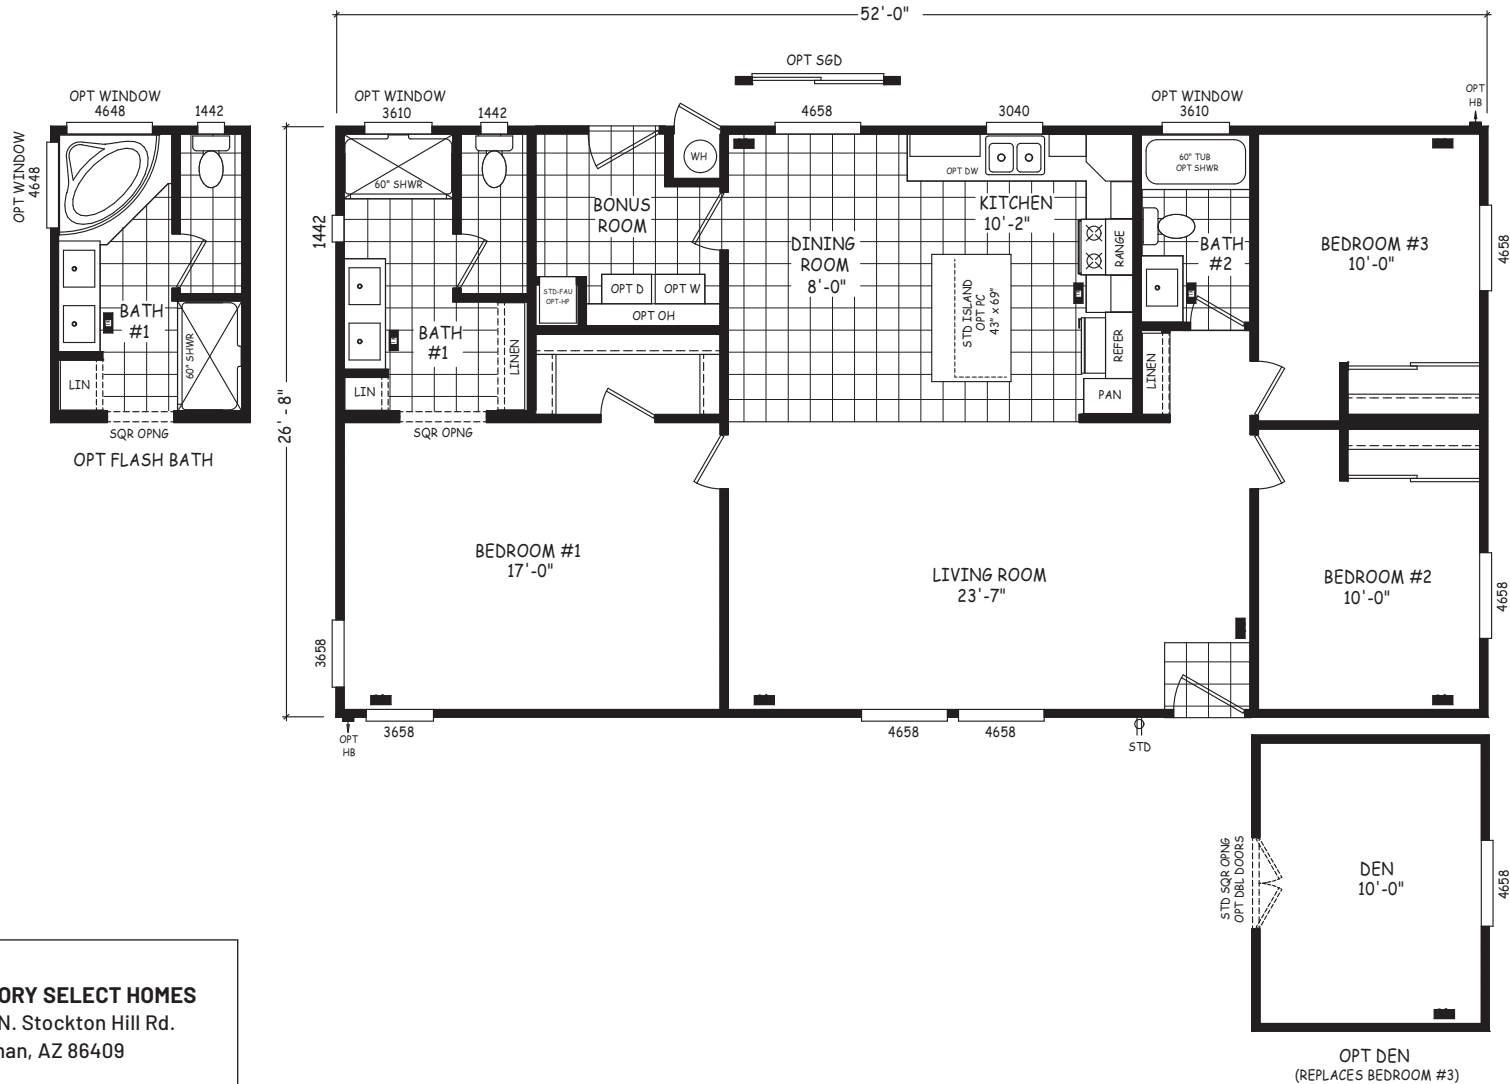

Braylon

Edge Series

1,387 SQ. FT. (Approximate) 3 Bedroom, 2 Bath

Last Updated: 8-22-22

FACTORY SELECT HOMES

4455 N. Stockton Hill Rd.
Kingman, AZ 86409

FactorySelectMH.com | 1-800-965-3641

IMPORTANT: Alta Cima Corp reserves the right to modify, cancel or substitute products or features of this event at any time without prior notice or obligation. Pictures and other promotional materials are representative and may depict or contain floor plans, square footages, elevations, options, upgrades, extra design features, decorations, floor coverings, specialty light fixtures, custom paint and wall coverings, window treatments, landscaping, sound and alarm systems, furnishings, appliances, and other designer/decorator features and amenities that are not included as part of the home and/or may not be available at all locations. Home, pricing and community information is subject to change, and homes to prior sale, at any time without notice or obligation. ©2020 Alta Cima Corp. All rights reserved.