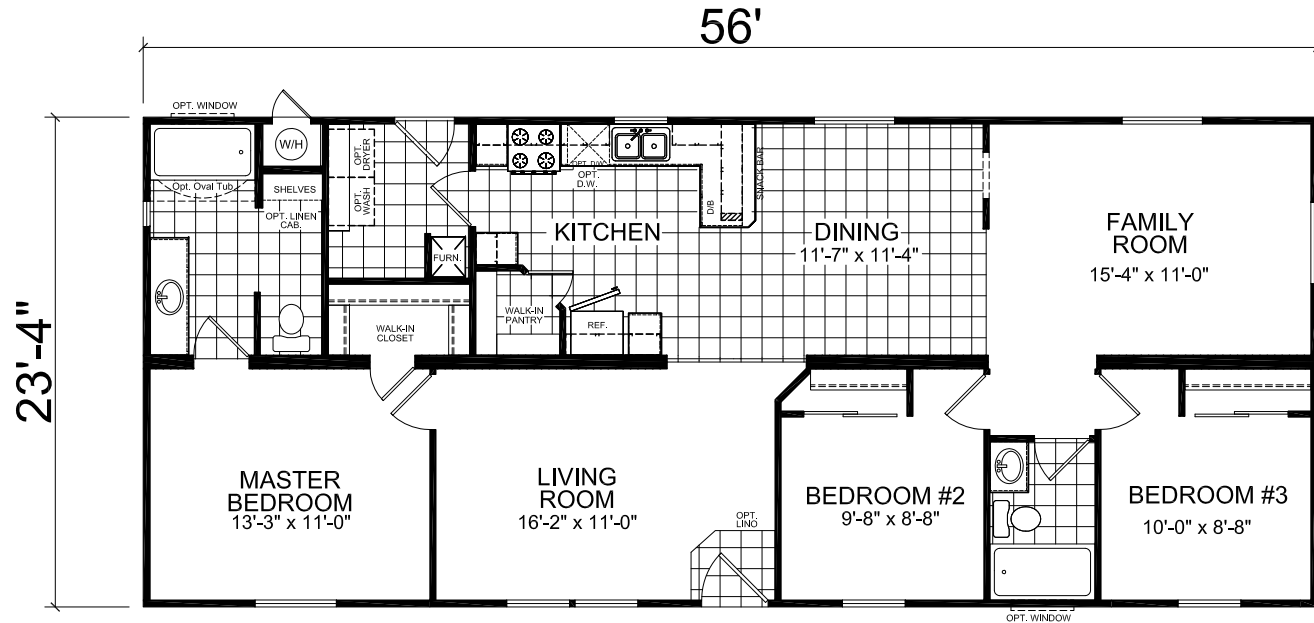

Bodega

Creekside Manor Series

1,306 SQ. FT. (Approximate) 3 Bedrooms, 2 Baths

Last Updated: 10-13-20

OPT. GLAMOUR BATH

OPT. ULTIMATE KITCHEN II

4th BEDROOM OPTION

FACTORY SELECT HOMES
4455 N. Stockton Hill Rd.
Kingman, AZ 86409