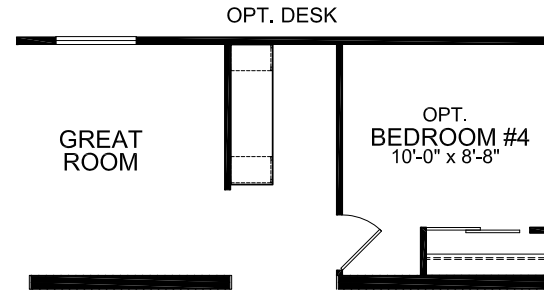

Bodega

Creekside Manor Series

1,306 SQ. FT. (Approximate) 3 Bedrooms, 2 Baths

Last Updated: 10-13-20

OPT. GLAMOUR BATH

OPT. ULTIMATE KITCHEN II

4th BEDROOM OPTION

FACTORY SELECT HOMES
4455 N. Stockton Hill Rd.
Kingman, AZ 86409