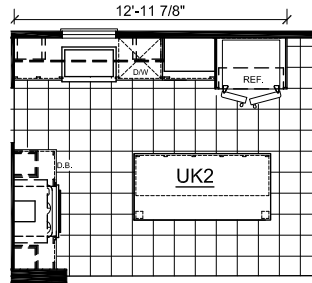

Bodega

Creekside Manor Series

1,306 SQ. FT. (Approximate) 3 Bedrooms, 2 Baths

Last Updated: 10-13-20

OPT. GLAMOUR BATH

OPT. ULTIMATE KITCHEN II

4th BEDROOM OPTION

FACTORY SELECT HOMES
4455 N. Stockton Hill Rd.
Kingman, AZ 86409