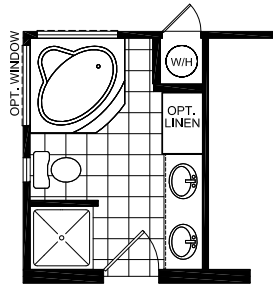

Bodega

Creekside Manor Series

1,306 SQ. FT. (Approximate) 3 Bedrooms, 2 Baths

Last Updated: 10-13-20

OPT. GLAMOUR BATH

OPT. ULTIMATE KITCHEN II

4th BEDROOM OPTION

FACTORY SELECT HOMES
4455 N. Stockton Hill Rd.
Kingman, AZ 86409