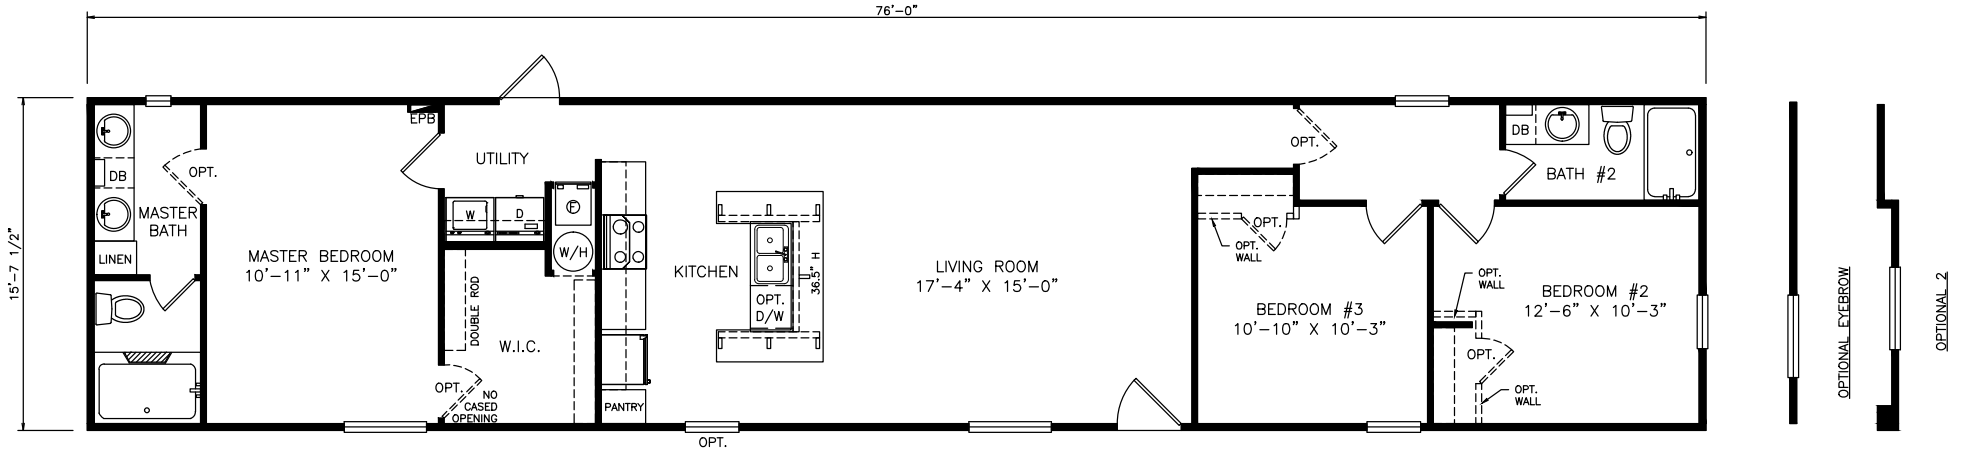

Bicknell

Classic Series - Single Section

1,193 SQ. FT. (Approximate) 3 Bedrooms, 2 Baths

Last Updated: 6-24-21

FACTORY SELECT HOMES
 4455 N. Stockton Hill Rd.
 Kingman, AZ 86409

FactorySelectMH.com | 1-800-965-3641