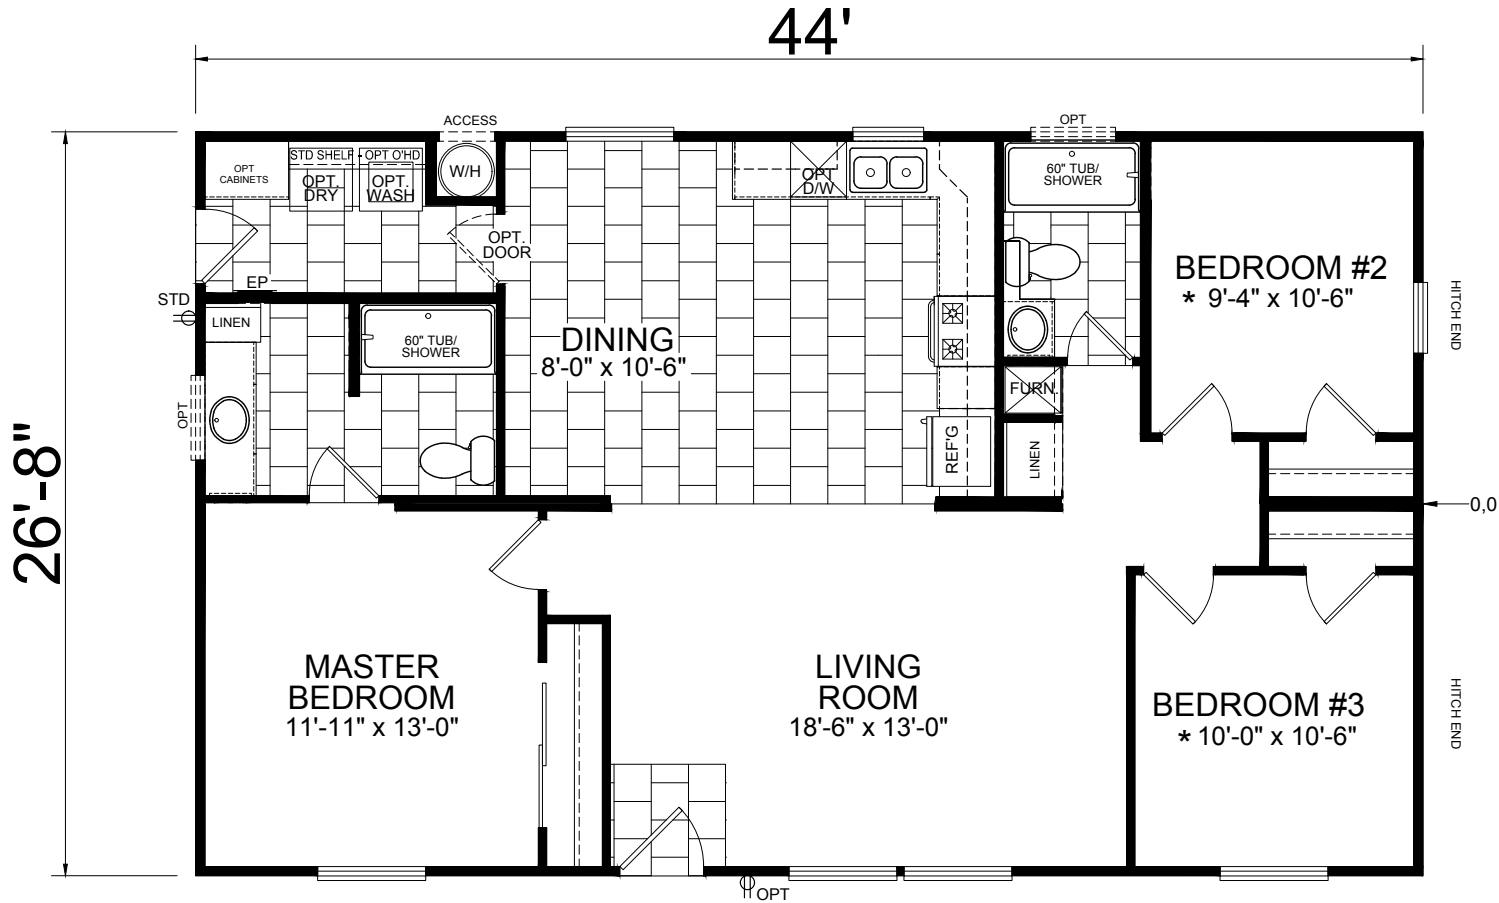

Belle Haven

American Freedom Series

1,173 SQ. FT. (Approximate) 3 Bedrooms, 2 Baths

Last Updated: 1-31-23

FACTORY SELECT HOMES
 4455 N. Stockton Hill Rd.
 Kingman, AZ 86409

FactorySelectMH.com | 1-800-965-3641