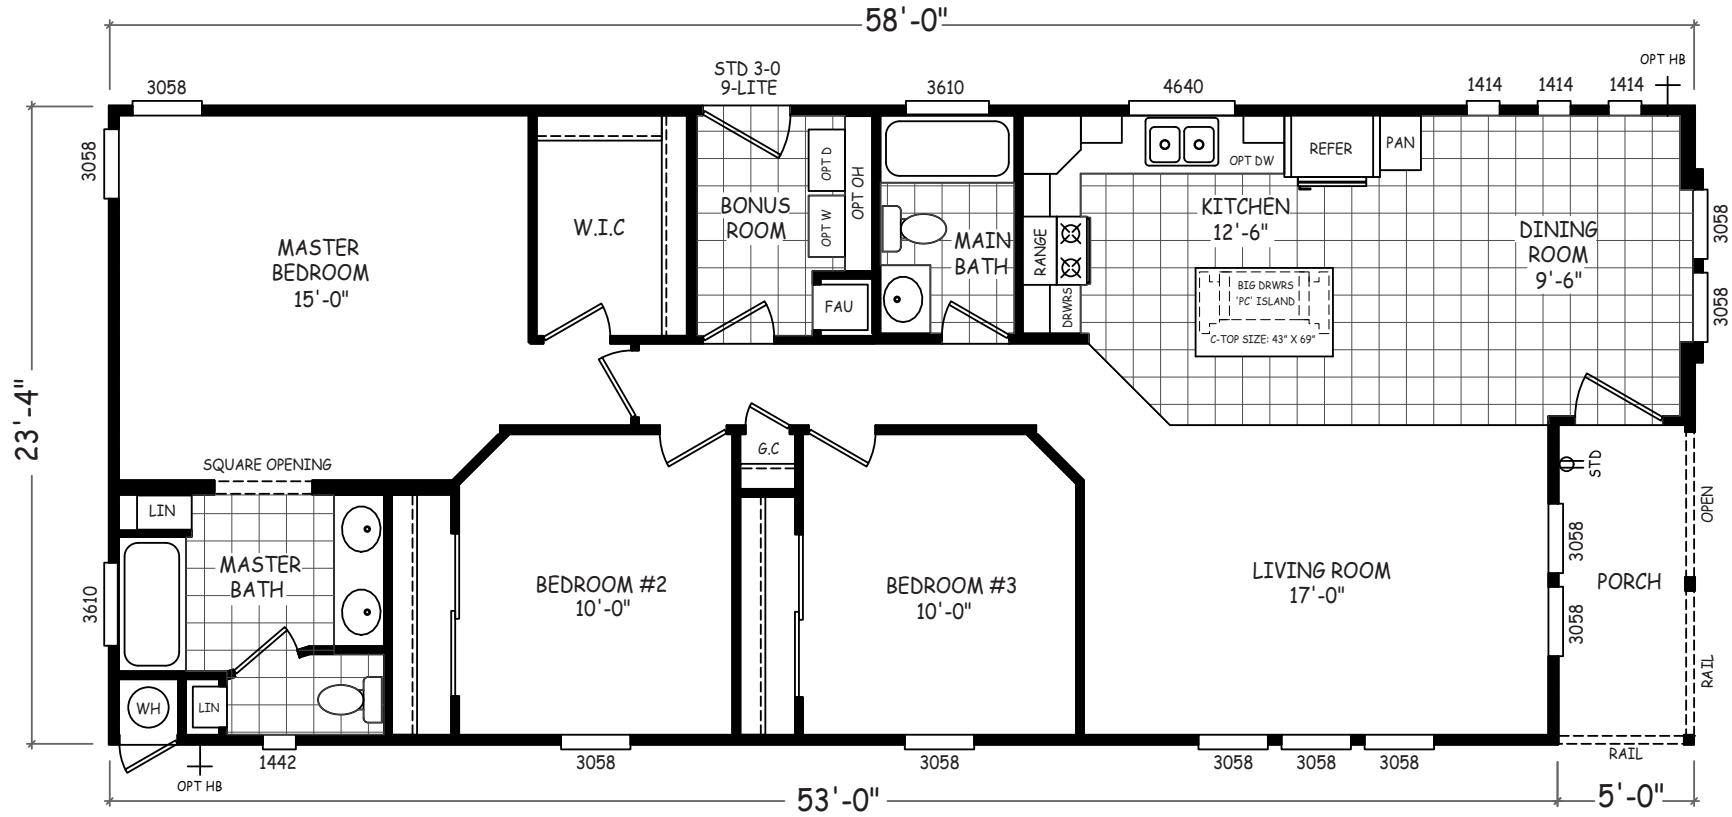

Bekvar

Sedona Ridge Classic Series

1,353 SQ. FT. (Approximate) 3 Bedroom, 2 Bath

Last Updated: 5-21-24

FACTORY SELECT HOMES
 4455 N. Stockton Hill Rd.
 Kingman, AZ 86409

FactorySelectMH.com | 1-800-965-3641