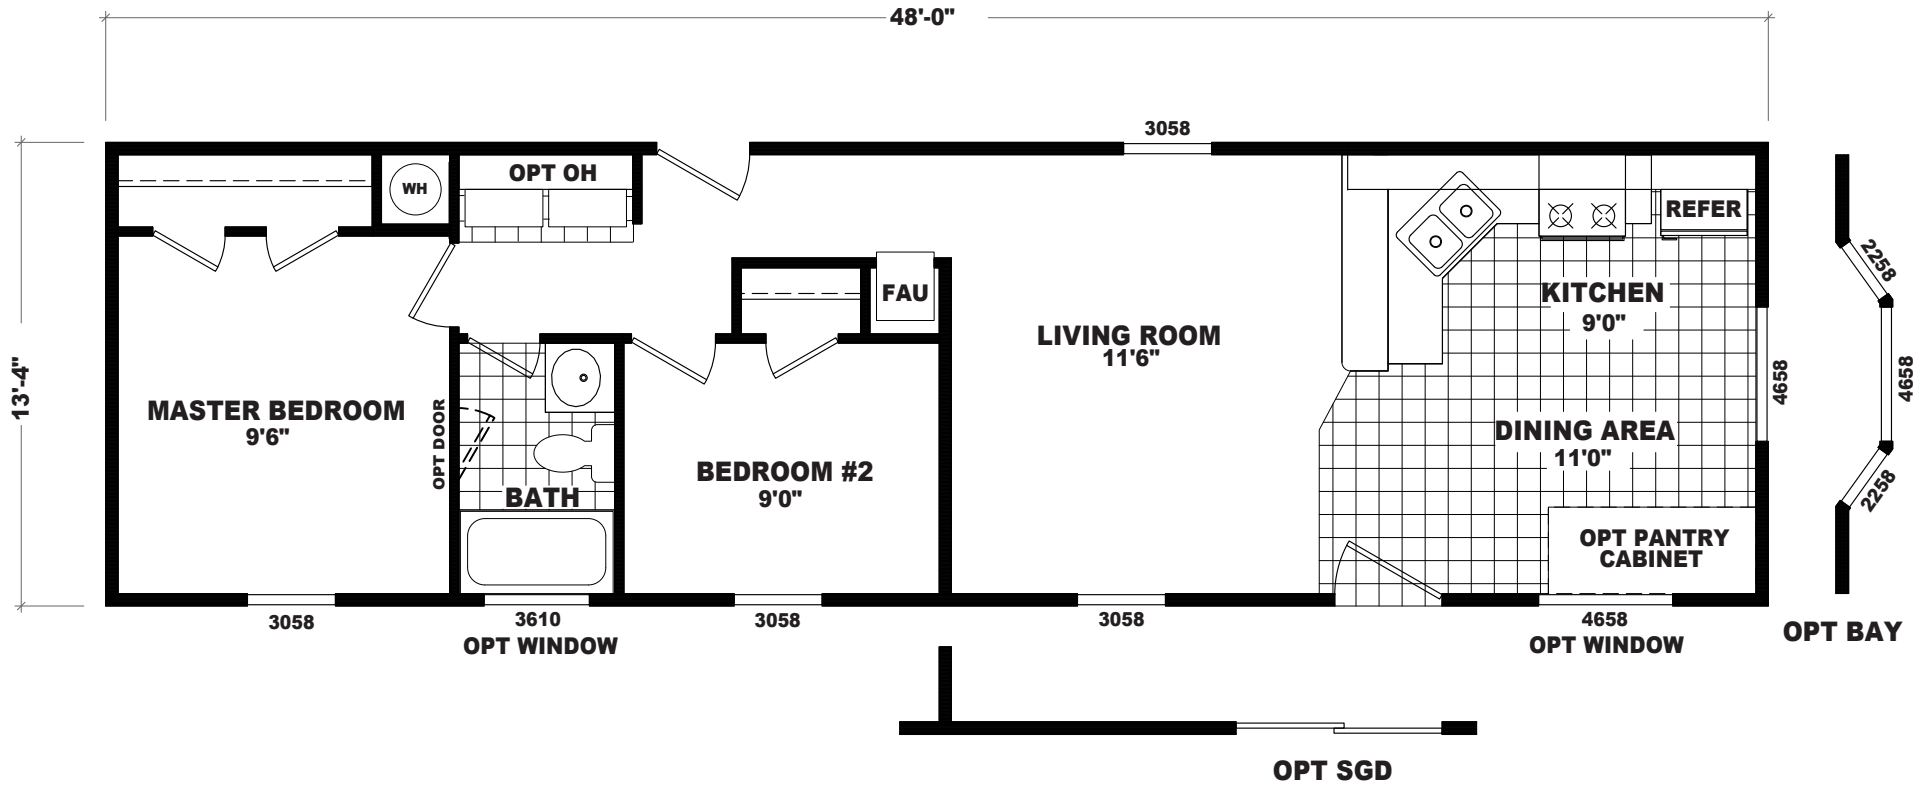

Beale

GS Series

640 SQ. FT. (Approximate) 2 Bedrooms, 1 Bath

Last Updated: 12-15-20

FACTORY SELECT HOMES
 4455 N. Stockton Hill Rd.
 Kingman, AZ 86409

FactorySelectMH.com | 1-800-965-3641

IMPORTANT: Alta Cima Corp reserves the right to modify, cancel or substitute products or features of this event at any time without prior notice or obligation. Pictures and other promotional materials are representative and may depict or contain floor plans, square footages, elevations, options, upgrades, extra design features, decorations, floor coverings, specialty light fixtures, custom paint and wall coverings, window treatments, landscaping, sound and alarm systems, furnishings, appliances, and other designer/decorator features and amenities that are not included as part of the home and/or may not be available at all locations. Home, pricing and community information is subject to change, and homes to prior sale, at any time without notice or obligation. ©2020 Alta Cima Corp. All rights reserved.