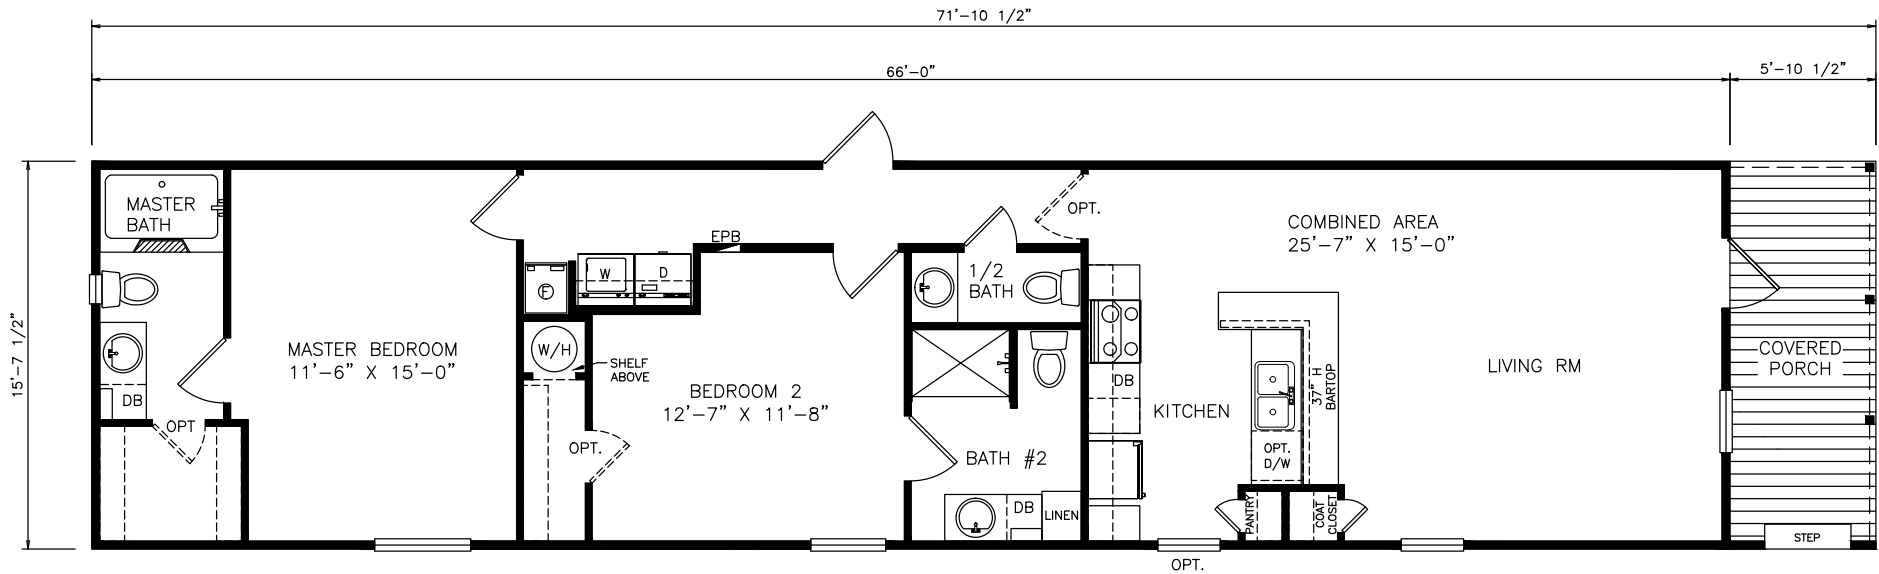

Bayfield

Classic Series - Single Section

1,130 SQ. FT. (Approximate) 2 Bedrooms, 2.5 Baths

Last Updated: 6-24-21

FACTORY SELECT HOMES
 4455 N. Stockton Hill Rd.
 Kingman, AZ 86409

FactorySelectMH.com | 1-800-965-3641