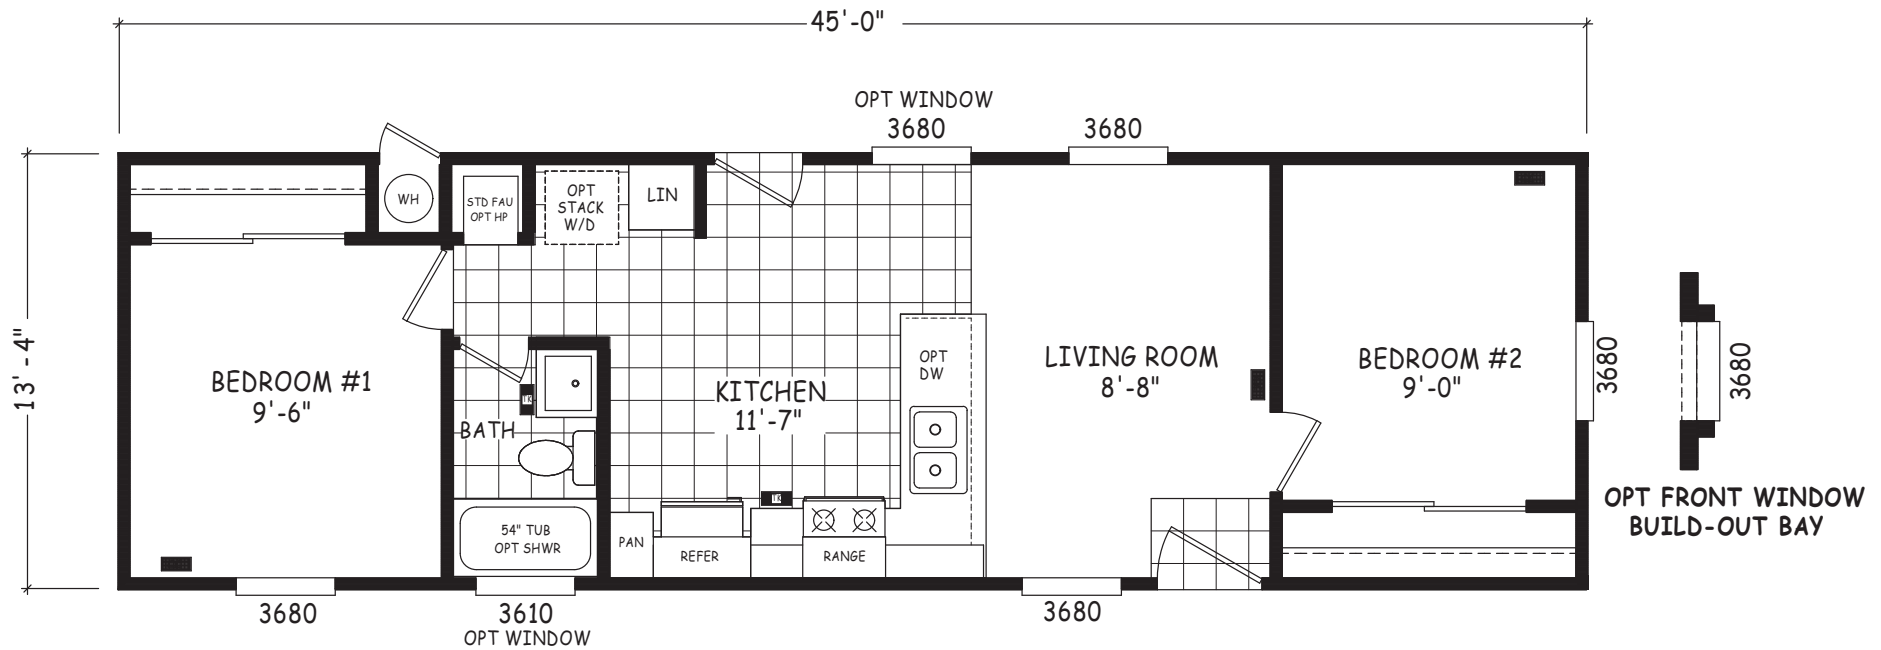

Amber

Encore Single Wide Series

600 SQ. FT. (Approximate) 2 Bedroom, 1 Bath

Last Updated: 12-12-22

FACTORY SELECT HOMES

4455 N. Stockton Hill Rd.
Kingman, AZ 86409

FactorySelectMH.com | 1-800-965-3641

IMPORTANT: Alta Cima Corp reserves the right to modify, cancel or substitute products or features of this event at any time without prior notice or obligation. Pictures and other promotional materials are representative and may depict or contain floor plans, square footages, elevations, options, upgrades, extra design features, decorations, floor coverings, specialty light fixtures, custom paint and wall coverings, window treatments, landscaping, sound and alarm systems, furnishings, appliances, and other designer/decorator features and amenities that are not included as part of the home and/or may not be available at all locations. Home, pricing and community information is subject to change, and homes to prior sale, at any time without notice or obligation. ©2020 Alta Cima Corp. All rights reserved.