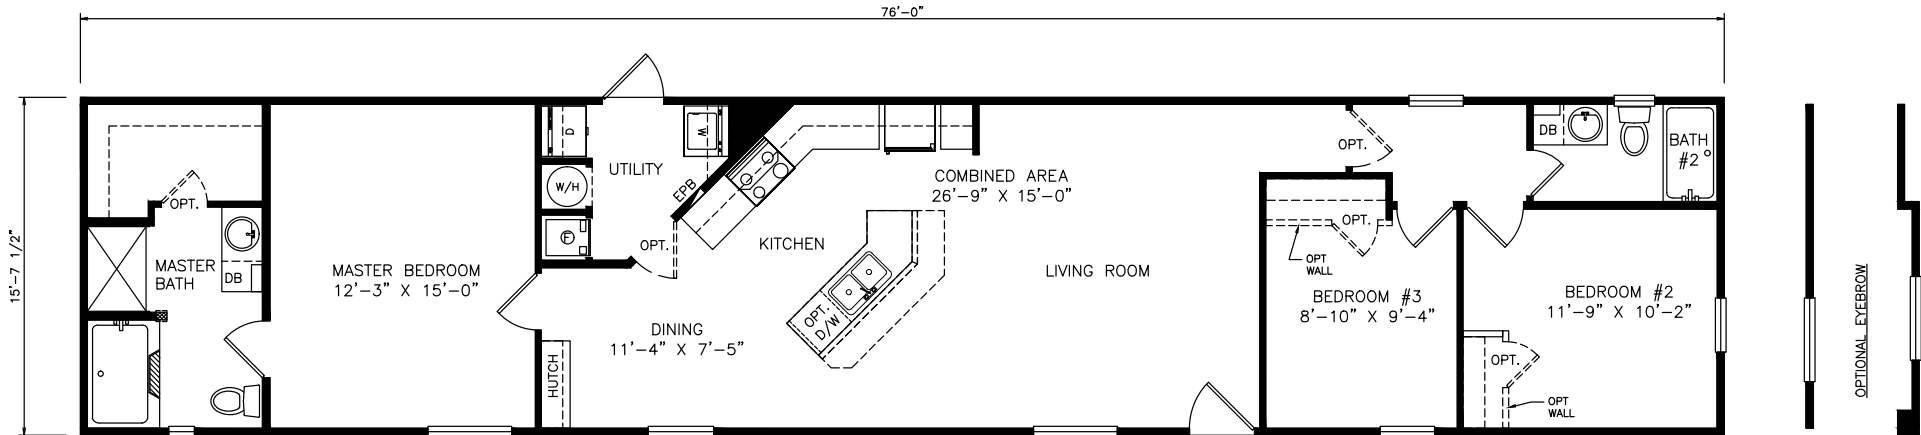

# Zeeland

Heritage Series - Single Section

1,193 SQ. FT. (Approximate) 3 Bedrooms, 2 Baths

Last Updated: 6-22-21

**THE HOME OUTLET**  
890 N. Arizona Ave.  
Chandler, AZ 85225

**TheHomeOutletAZ.com | 1-800-965-5401**