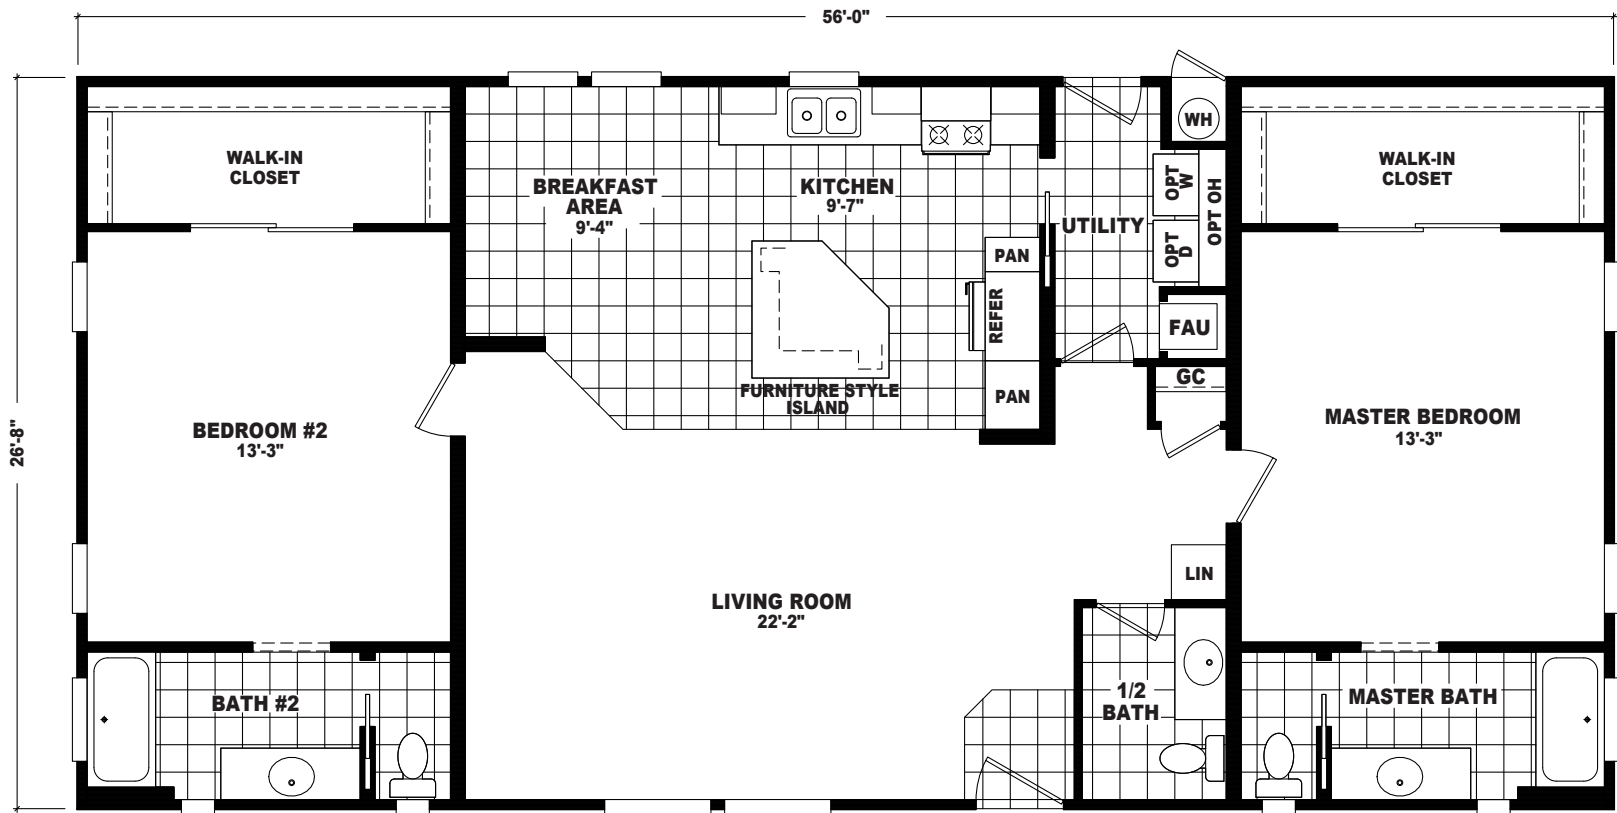

# Yava

Mountain Ridge Series

2 Bedrooms, 2.5 Baths

Approx. 1,493 Sq. Ft.

Last Updated: 1-9-2020

**The Home Outlet** • Tucson  
890 North Arizona Avenue  
Chandler, Arizona 85225

For Detailed Directions See Map On Our Website