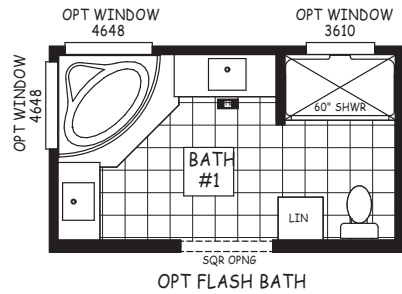

# Wrentham

Edge Series

1,494 SQ. FT. (Approximate) 3 Bedroom, 2 Bath

Last Updated: 8-22-22

**THE HOME OUTLET**  
890 N. Arizona Ave.  
Chandler, AZ 85225

**TheHomeOutletAZ.com | 1-800-965-5401**

**IMPORTANT:** Alta Cima Corp reserves the right to modify, cancel or substitute products or features of this event at any time without prior notice or obligation. Pictures and other promotional materials are representative and may depict or contain floor plans, square footages, elevations, options, upgrades, extra design features, decorations, floor coverings, specialty light fixtures, custom paint and wall coverings, window treatments, landscaping, sound and alarm systems, furnishings, appliances, and other designer/decorator features and amenities that are not included as part of the home and/or may not be available at all locations. Home, pricing and community information is subject to change, and homes to prior sale, at any time without notice or obligation. ©2020 Alta Cima Corp. All rights reserved.