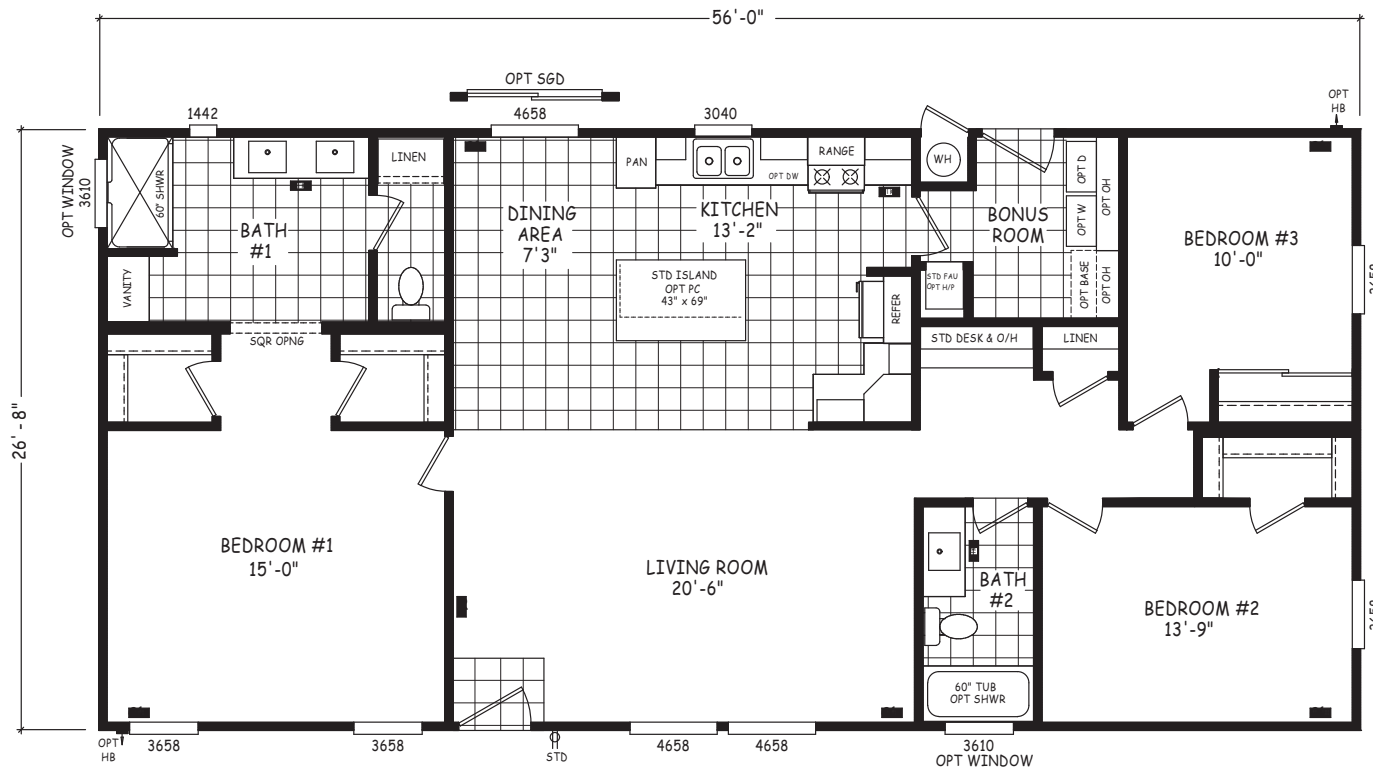

# Wrentham

Edge Series

1,494 SQ. FT. (Approximate) 3 Bedroom, 2 Bath

Last Updated: 8-22-22

**THE HOME OUTLET**  
890 N. Arizona Ave.  
Chandler, AZ 85225

**TheHomeOutletAZ.com | 1-800-965-5401**

**IMPORTANT:** Alta Cima Corp reserves the right to modify, cancel or substitute products or features of this event at any time without prior notice or obligation. Pictures and other promotional materials are representative and may depict or contain floor plans, square footages, elevations, options, upgrades, extra design features, decorations, floor coverings, specialty light fixtures, custom paint and wall coverings, window treatments, landscaping, sound and alarm systems, furnishings, appliances, and other designer/decorator features and amenities that are not included as part of the home and/or may not be available at all locations. Home, pricing and community information is subject to change, and homes to prior sale, at any time without notice or obligation. ©2020 Alta Cima Corp. All rights reserved.