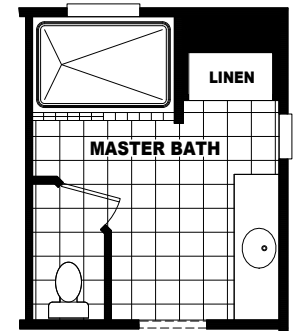

Woodin

Mountain Ridge Series

3 Bedrooms, 2 Baths
Approx. 1,546 Sq. Ft.

Last Updated: 12-9-19

OPTIONAL LUX BATH

OPTIONAL 4'x 6' CERAMIC TILE SHOWER WITH SHOWER SPA

The Home Outlet • Tucson
890 North Arizona Avenue
Chandler, Arizona 85225