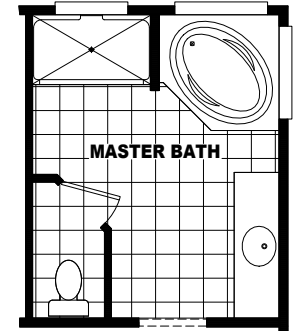

Woodin

Mountain Ridge Series

3 Bedrooms, 2 Baths
Approx. 1,546 Sq. Ft.

Last Updated: 12-9-19

OPTIONAL LUX BATH

OPTIONAL 4'x 6' CERAMIC TILE SHOWER WITH SHOWER SPA

The Home Outlet • Tucson
890 North Arizona Avenue
Chandler, Arizona 85225