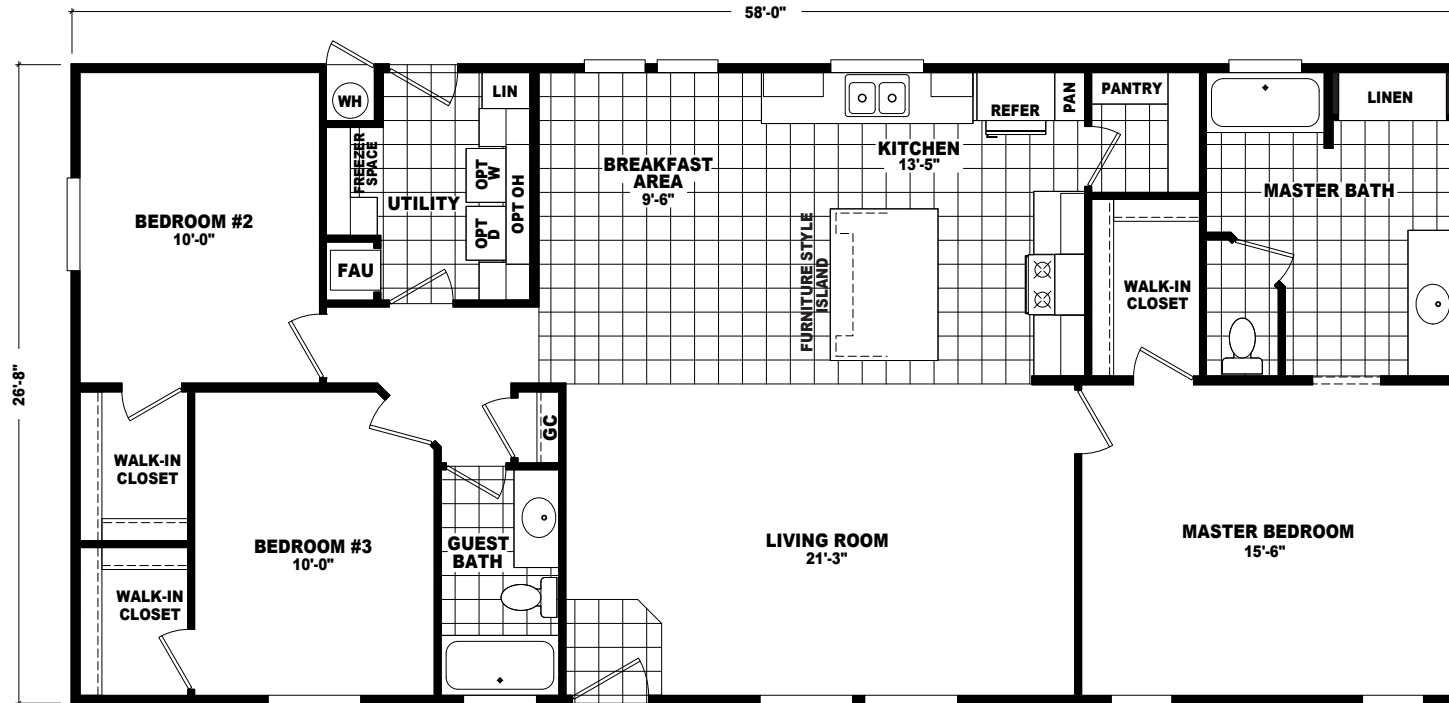

Woodin

Mountain Ridge Series

3 Bedrooms, 2 Baths
Approx. 1,546 Sq. Ft.

Last Updated: 12-9-19

OPTIONAL LUX BATH

OPTIONAL 4'x 6' CERAMIC TILE SHOWER WITH SHOWER SPA

The Home Outlet • Tucson
890 North Arizona Avenue
Chandler, Arizona 85225