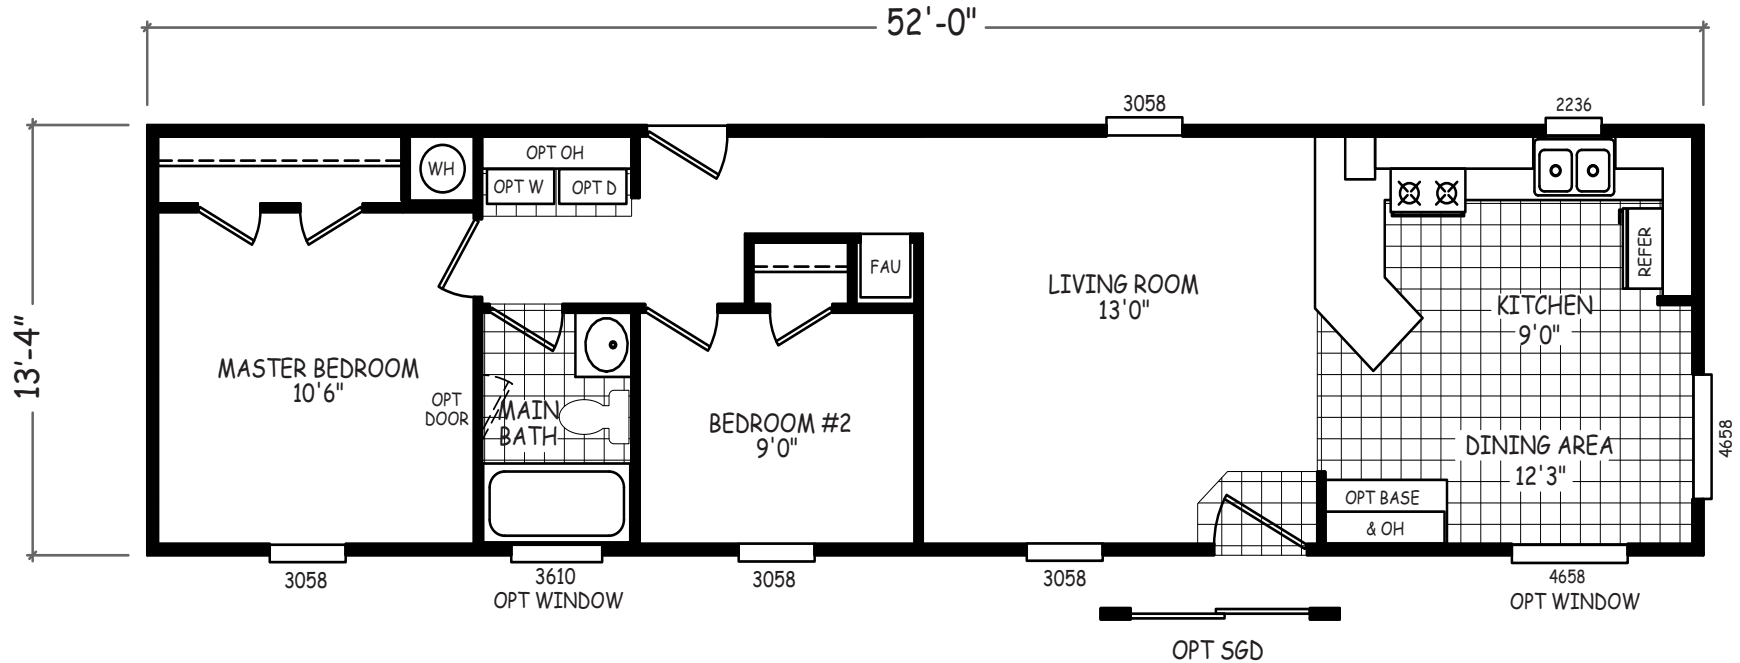

Winnipeg

GS Series

693 SQ. FT. (Approximate) 2 Bedroom, 1 Bath

Last Updated: 10-30-20

THE HOME OUTLET
890 N. Arizona Ave.
Chandler, AZ 85225

TheHomeOutletAZ.com | 1-800-965-5401

IMPORTANT: Alta Cima Corp reserves the right to modify, cancel or substitute products or features of this event at any time without prior notice or obligation. Pictures and other promotional materials are representative and may depict or contain floor plans, square footages, elevations, options, upgrades, extra design features, decorations, floor coverings, specialty light fixtures, custom paint and wall coverings, window treatments, landscaping, sound and alarm systems, furnishings, appliances, and other designer/decorator features and amenities that are not included as part of the home and/or may not be available at all locations. Home, pricing and community information is subject to change, and homes to prior sale, at any time without notice or obligation. ©2020 Alta Cima Corp. All rights reserved.