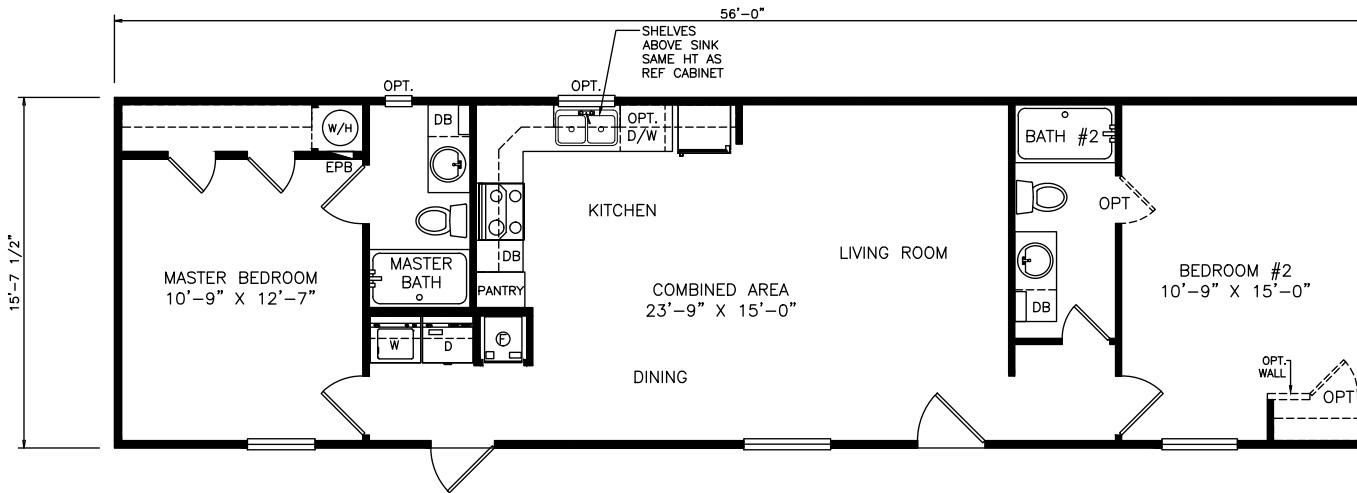

# Willow

Heritage Series - Single Section

880 SQ. FT. (Approximate) 2 Bedrooms, 2 Baths

Last Updated: 6-22-21

OPTIONAL SHOWER

OPTIONAL DOOR

**THE HOME OUTLET**  
890 N. Arizona Ave.  
Chandler, AZ 85225

**TheHomeOutletAZ.com | 1-800-965-5401**