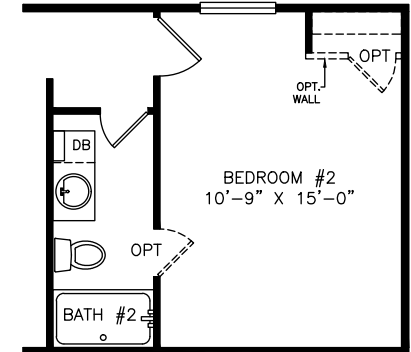

# Willow

Heritage Series - Single Section

880 SQ. FT. (Approximate) 2 Bedrooms, 2 Baths

Last Updated: 6-22-21

OPTIONAL SHOWER

OPTIONAL DOOR

**THE HOME OUTLET**  
890 N. Arizona Ave.  
Chandler, AZ 85225

**TheHomeOutletAZ.com | 1-800-965-5401**