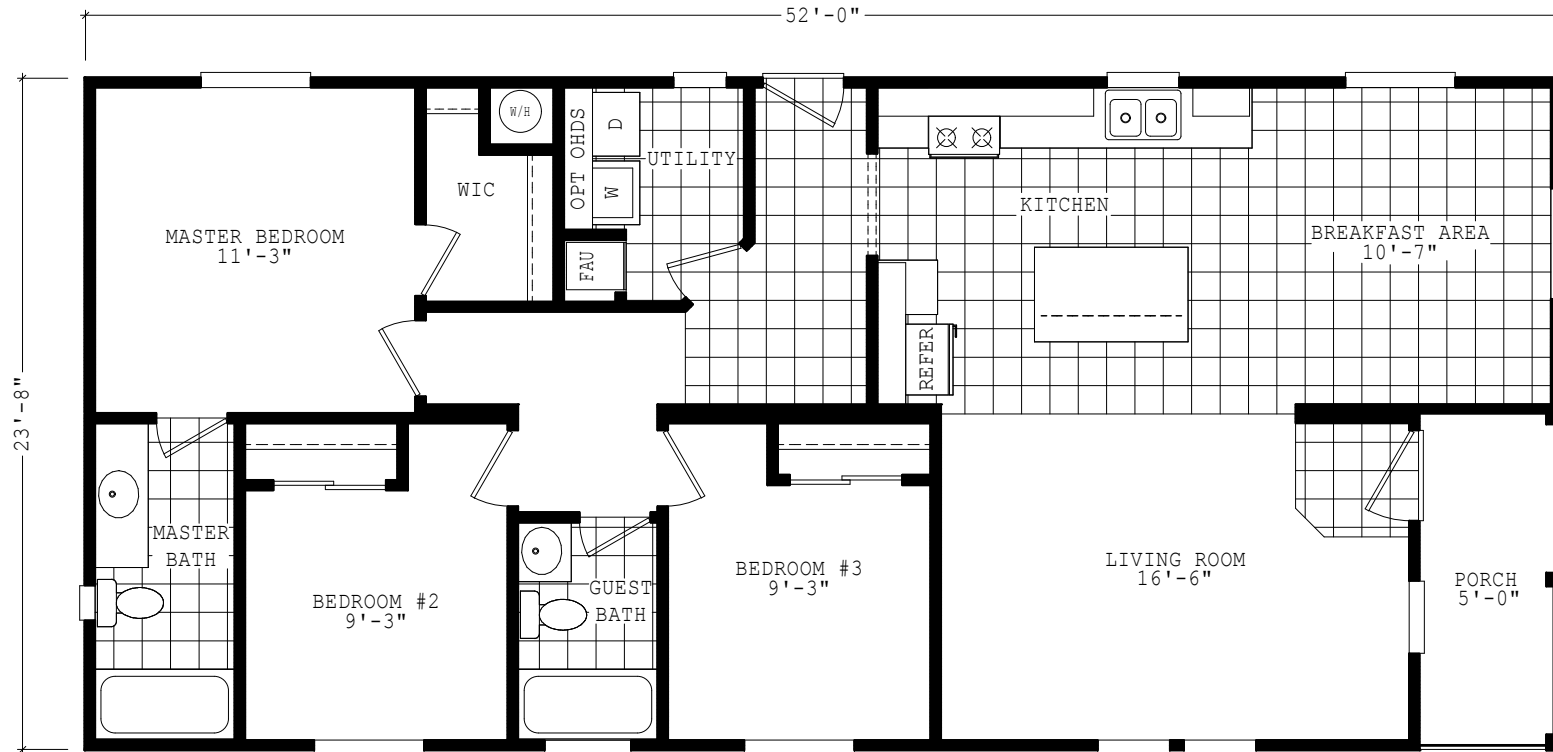

# Wickett

Durango Limited Series

1,230 SQ. FT. (Approximate) 3 Bedroom, 2 Bath

Last Updated: 7-13-23

**THE HOME OUTLET**  
890 N. Arizona Ave.  
Chandler, AZ 85225

**TheHomeOutletAZ.com | 1-800-965-5401**

**IMPORTANT:** Alta Cima Corp reserves the right to modify, cancel or substitute products or features of this event at any time without prior notice or obligation. Pictures and other promotional materials are representative and may depict or contain floor plans, square footages, elevations, options, upgrades, extra design features, decorations, floor coverings, specialty light fixtures, custom paint and wall coverings, window treatments, landscaping, sound and alarm systems, furnishings, appliances, and other designer/decorator features and amenities that are not included as part of the home and/or may not be available at all locations. Home, pricing and community information is subject to change, and homes to prior sale, at any time without notice or obligation. ©2020 Alta Cima Corp. All rights reserved.