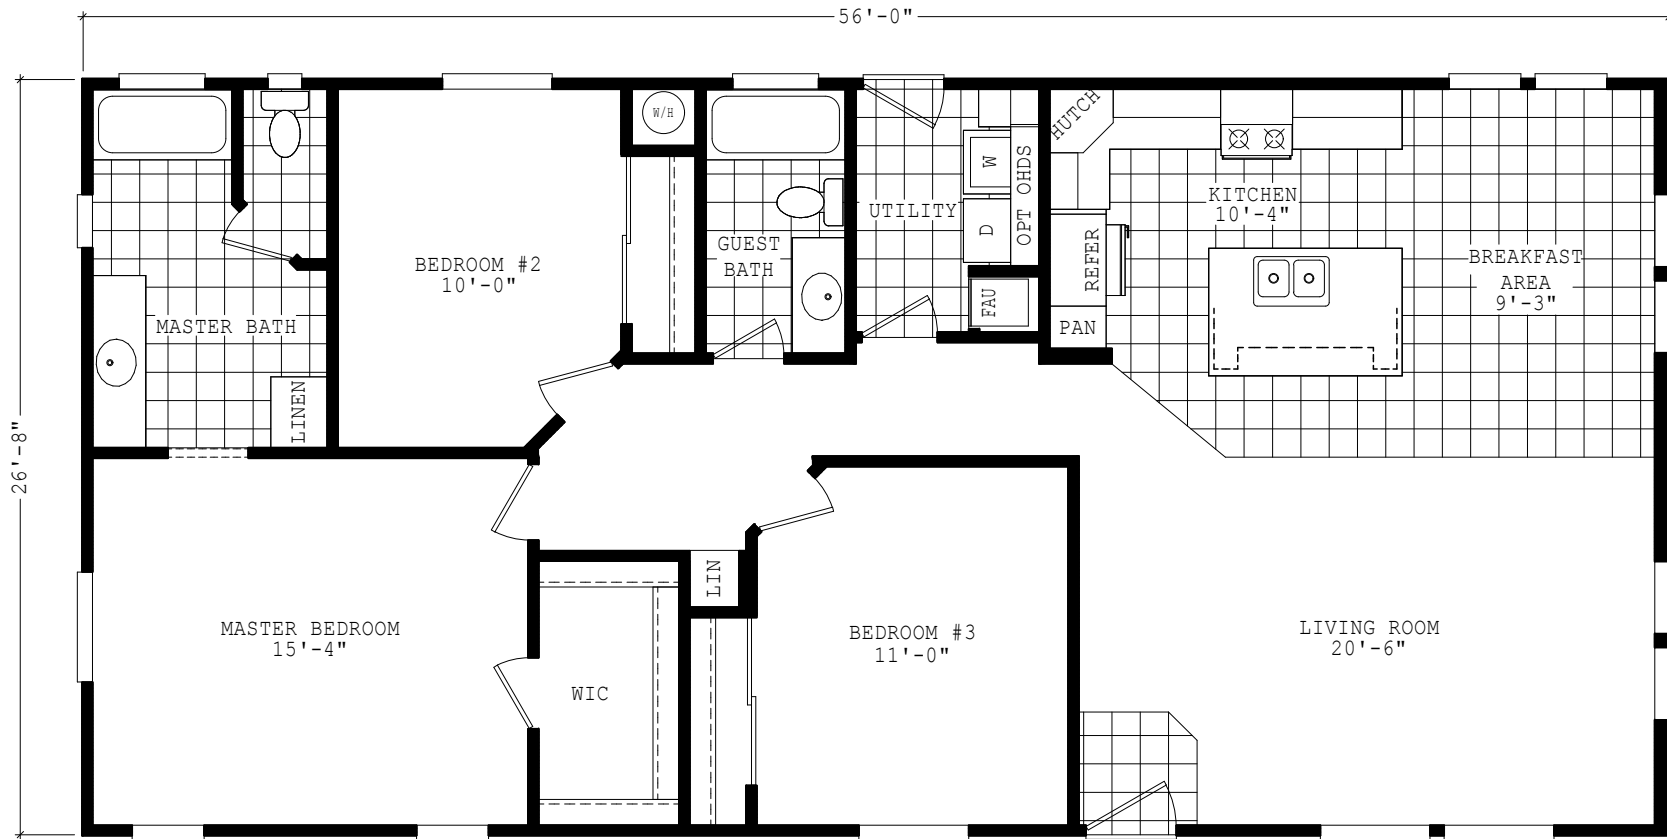

Waldron

Sierra Value Series

1,493 SQ. FT. (Approximate) 3 Bedrooms, 2 Baths

Last Updated: 9-1-22

THE HOME OUTLET
890 N. Arizona Ave.
Chandler, AZ 85225

TheHomeOutletAZ.com | 1-800-965-5401

IMPORTANT: Alta Cima Corp reserves the right to modify, cancel or substitute products or features of this event at any time without prior notice or obligation. Pictures and other promotional materials are representative and may depict or contain floor plans, square footages, elevations, options, upgrades, extra design features, decorations, floor coverings, specialty light fixtures, custom paint and wall coverings, window treatments, landscaping, sound and alarm systems, furnishings, appliances, and other designer/decorator features and amenities that are not included as part of the home and/or may not be available at all locations. Home, pricing and community information is subject to change, and homes to prior sale, at any time without notice or obligation. ©2020 Alta Cima Corp. All rights reserved.