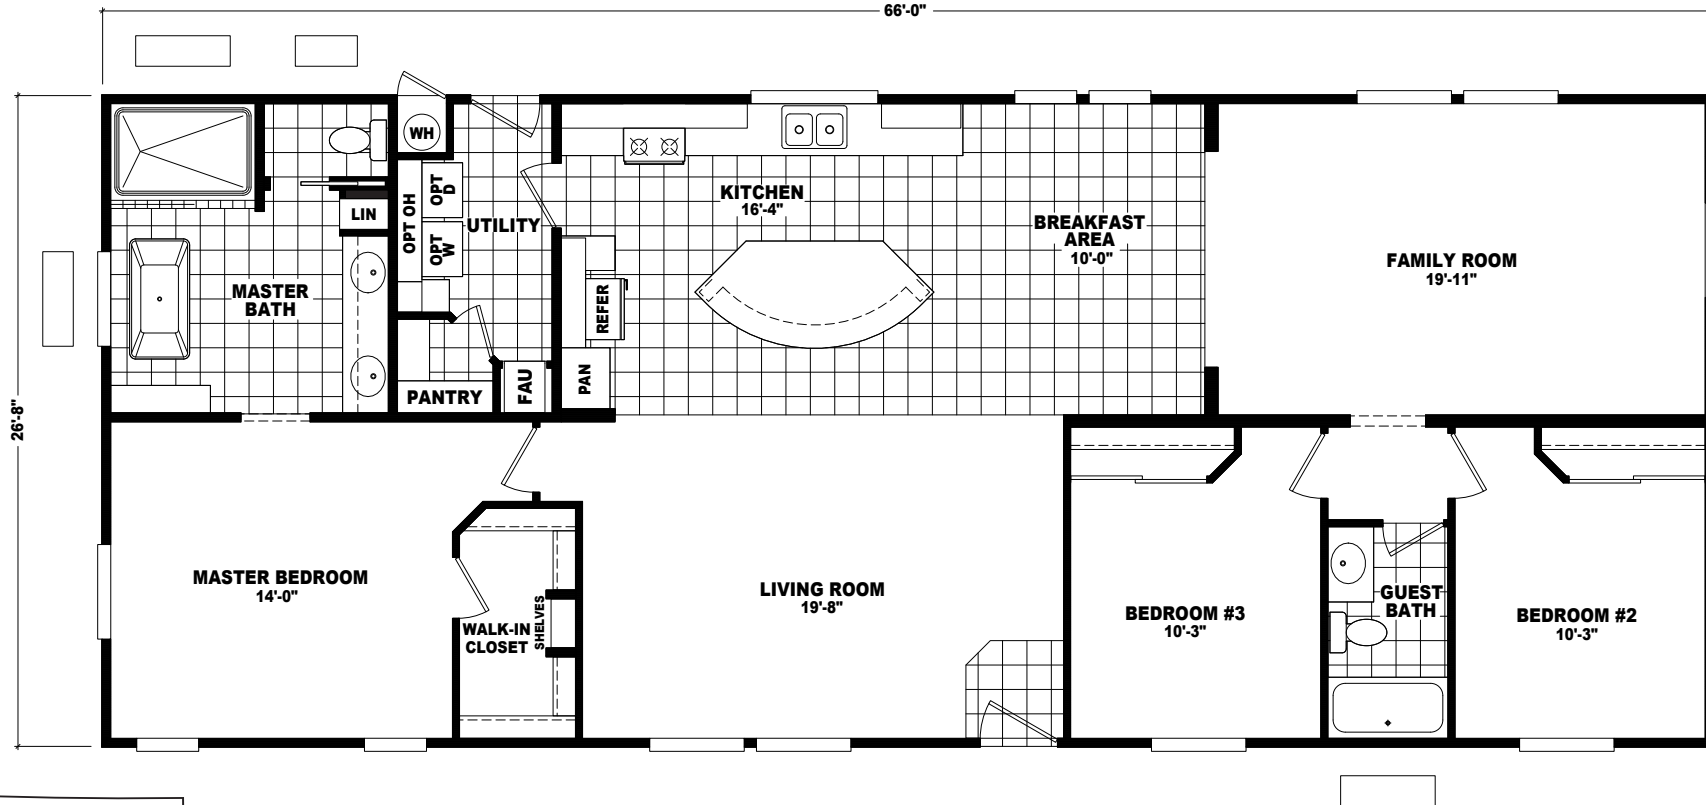

Tumbleweed

Desert Ridge Series

3 Bedroom, 2 Bath
Approx. 1,760 Sq. Ft.

Last Updated: 5-24-18

For Detailed Directions See Map On Our Website

I authorize The Home Outlet to build my house, per this plan.

X _____