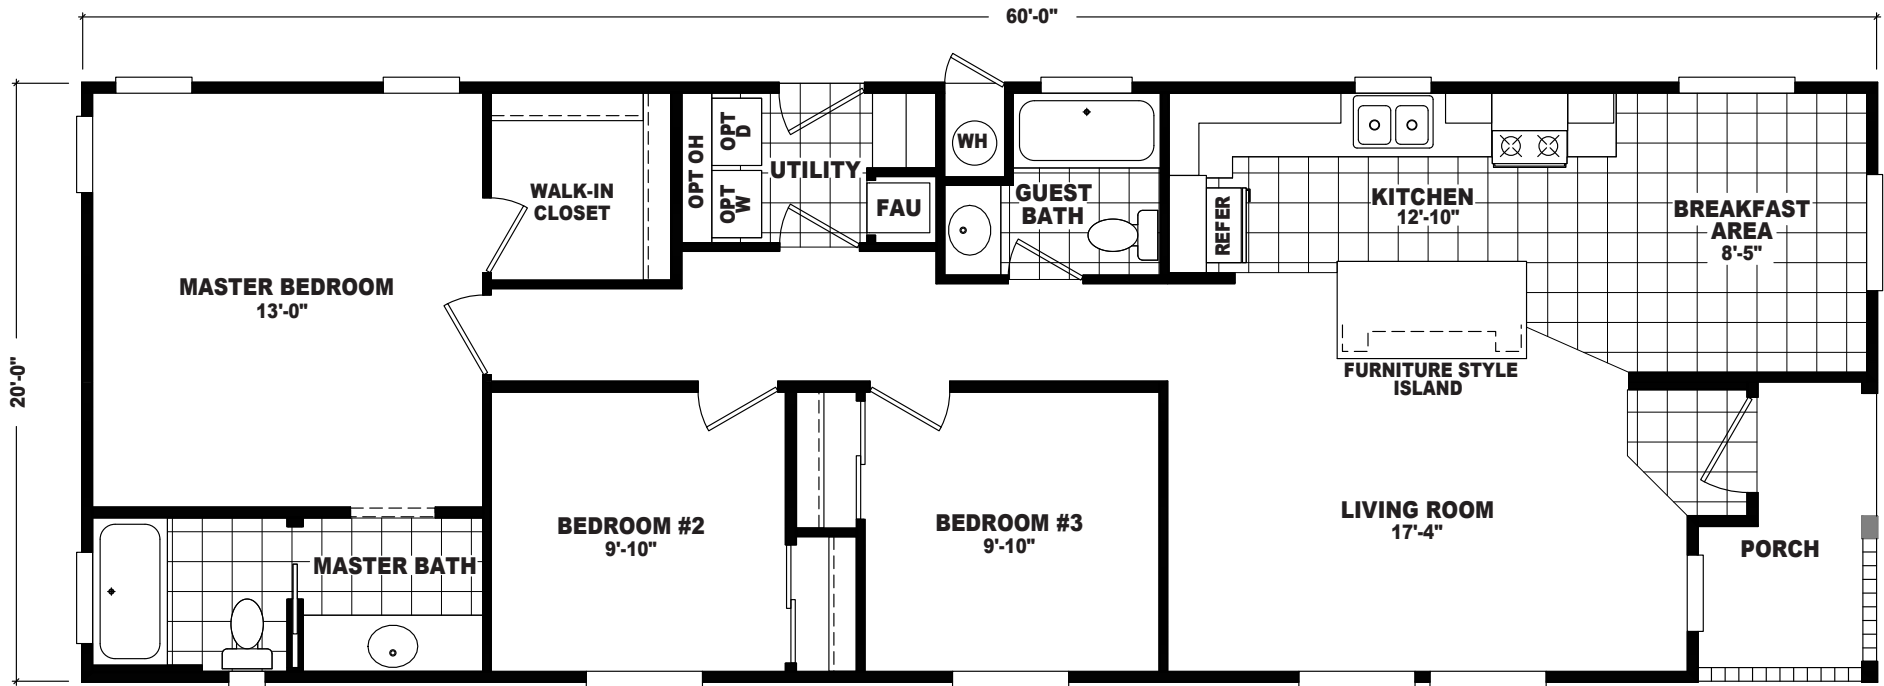

Towley

Durango 20' Wide Series

3 Bedrooms, 2 Baths
Approx. 1,149 Sq. Ft.

Last Updated: 11-2-18

The Home Outlet • Tucson
890 North Arizona Avenue
Chandler, Arizona 85225

For Detailed Directions See Map On Our Website