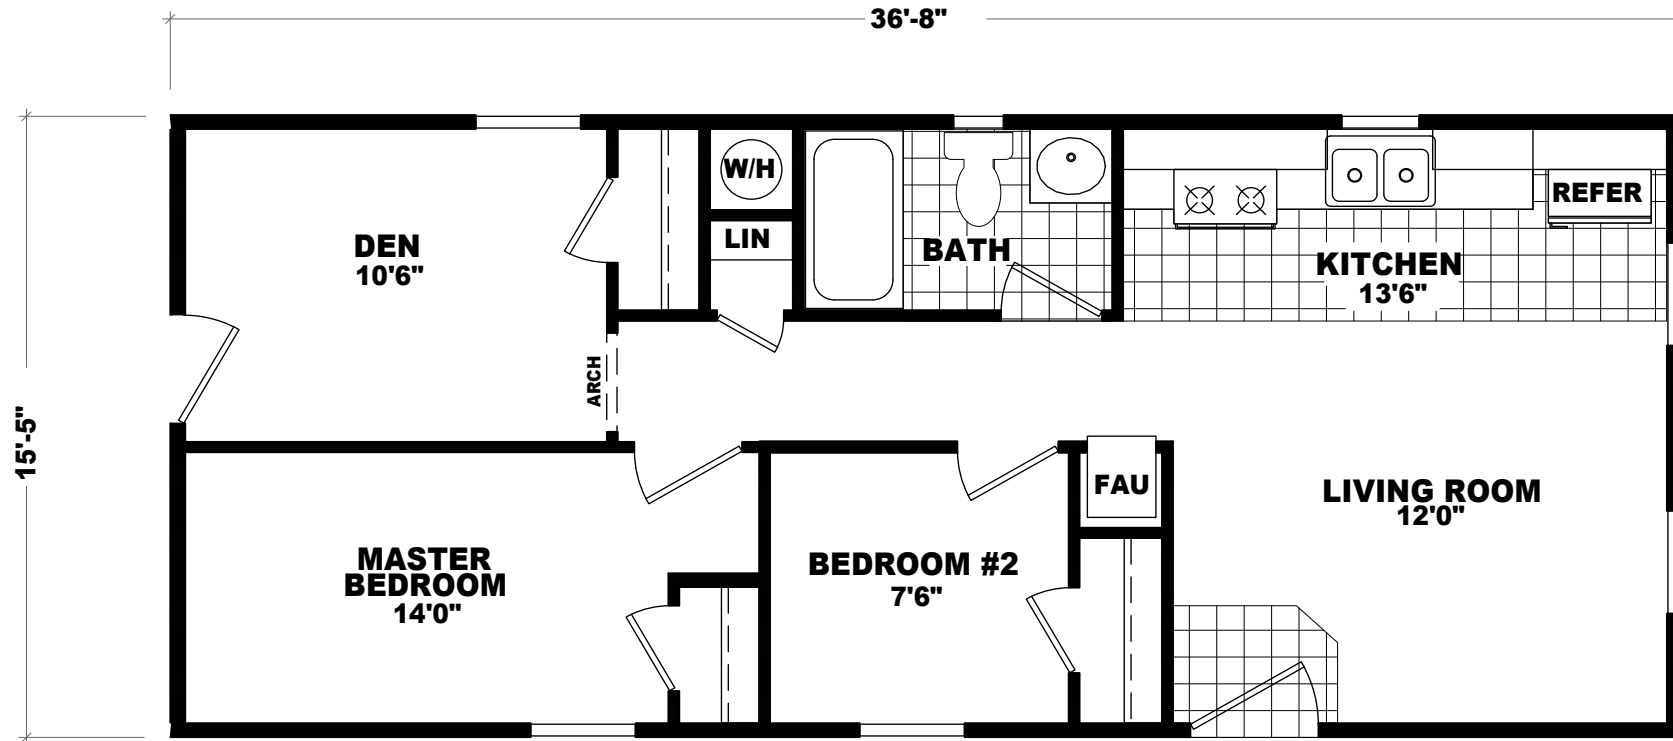

# Tipperary

GS Series

565 SQ. FT. (Approximate) 2 Bedroom, 1 Bath

Last Updated: 10-30-20

**THE HOME OUTLET**  
890 N. Arizona Ave.  
Chandler, AZ 85225

**TheHomeOutletAZ.com | 1-800-965-5401**

**IMPORTANT:** Alta Cima Corp reserves the right to modify, cancel or substitute products or features of this event at any time without prior notice or obligation. Pictures and other promotional materials are representative and may depict or contain floor plans, square footages, elevations, options, upgrades, extra design features, decorations, floor coverings, specialty light fixtures, custom paint and wall coverings, window treatments, landscaping, sound and alarm systems, furnishings, appliances, and other designer/decorator features and amenities that are not included as part of the home and/or may not be available at all locations. Home, pricing and community information is subject to change, and homes to prior sale, at any time without notice or obligation. ©2020 Alta Cima Corp. All rights reserved.