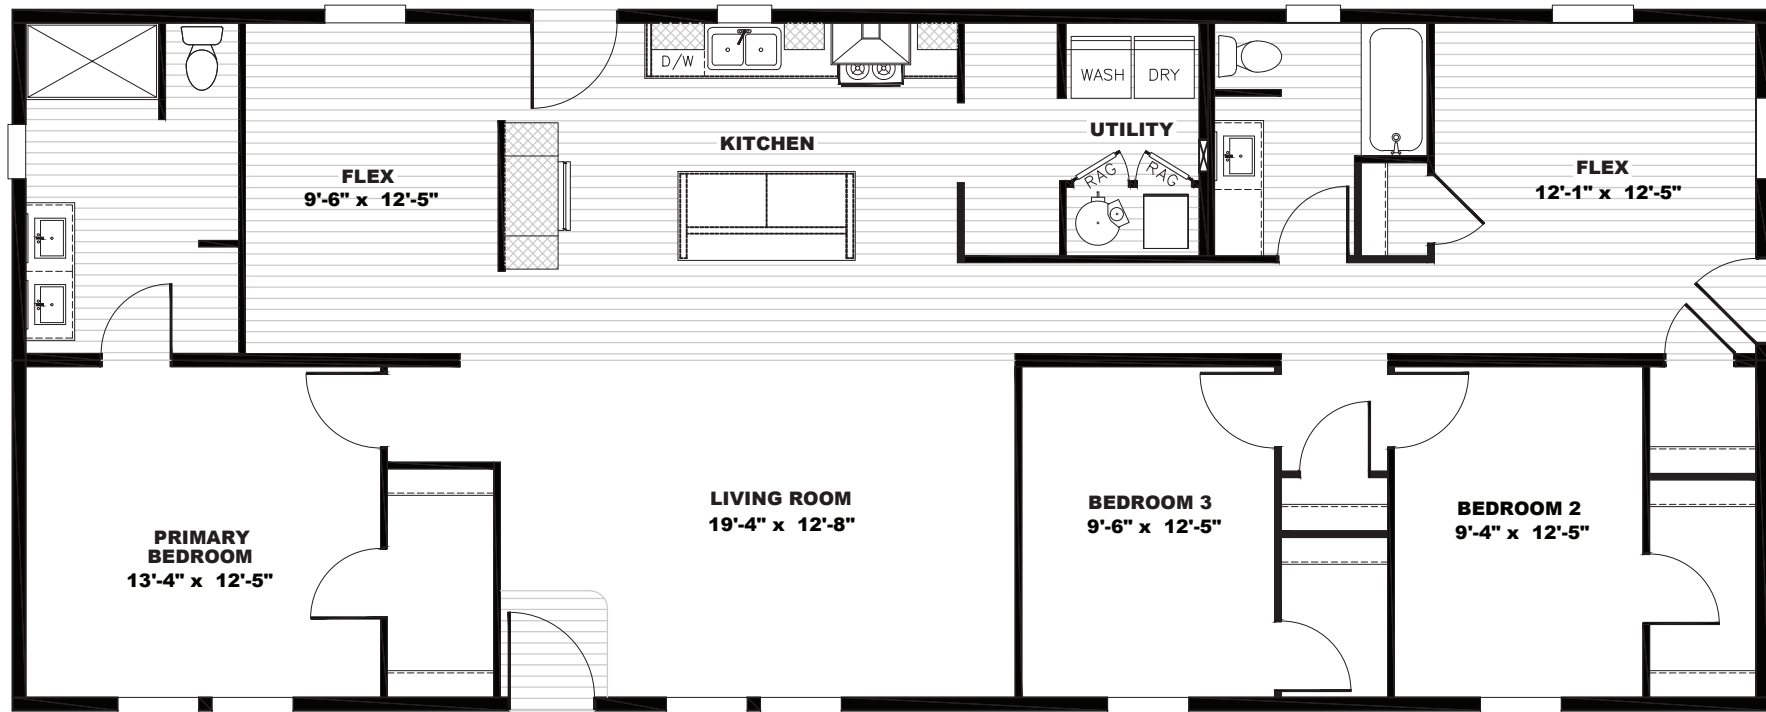

Tideswell

Tempo Series - Multi Section

1,738 SQ. FT. (Approximate) 3 Bedroom, 2 Bath

Last Updated: 8-10-23

THE HOME OUTLET
890 N. Arizona Ave.
Chandler, AZ 85225

TheHomeOutletAZ.com | 1-800-965-5401

IMPORTANT: Alta Cima Corp reserves the right to modify, cancel or substitute products or features of this event at any time without prior notice or obligation. Pictures and other promotional materials are representative and may depict or contain floor plans, square footages, elevations, options, upgrades, extra design features, decorations, floor coverings, specialty light fixtures, custom paint and wall coverings, window treatments, landscaping, sound and alarm systems, furnishings, appliances, and other designer/decorator features and amenities that are not included as part of the home and/or may not be available at all locations. Home, pricing and community information is subject to change, and homes to prior sale, at any time without notice or obligation. ©2020 Alta Cima Corp. All rights reserved.