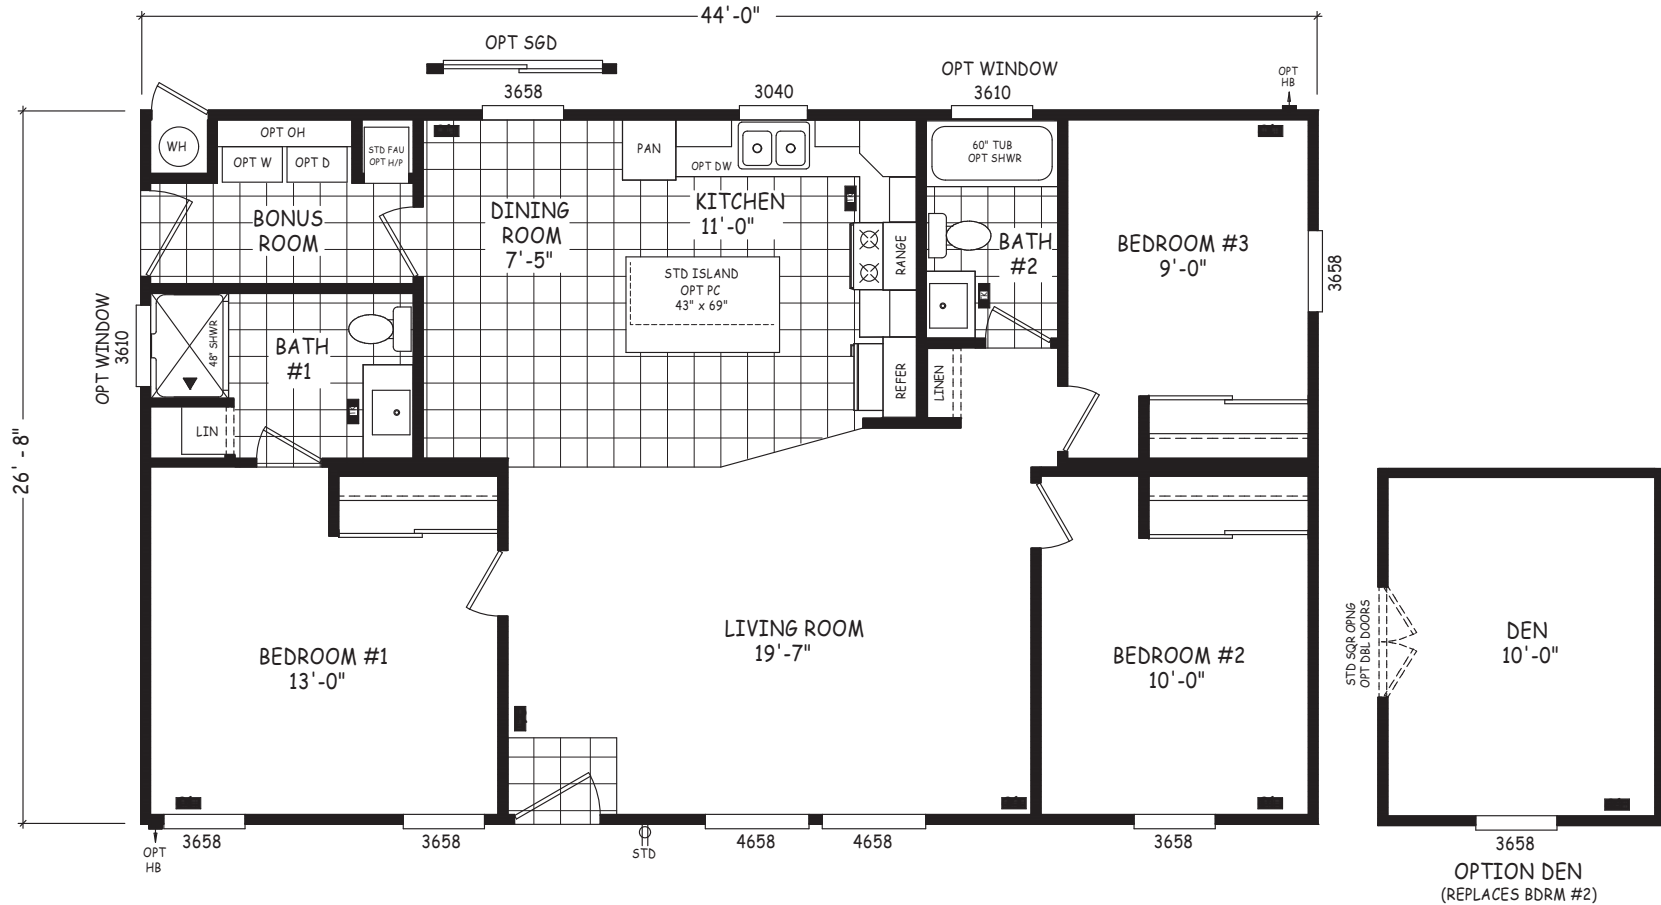

Tarkio

Edge Series

1,174 SQ. FT. (Approximate) 3 Bedroom, 2 Bath

Last Updated: 8-22-22

THE HOME OUTLET
890 N. Arizona Ave.
Chandler, AZ 85225

TheHomeOutletAZ.com | 1-800-965-5401

IMPORTANT: Alta Cima Corp reserves the right to modify, cancel or substitute products or features of this event at any time without prior notice or obligation. Pictures and other promotional materials are representative and may depict or contain floor plans, square footages, elevations, options, upgrades, extra design features, decorations, floor coverings, specialty light fixtures, custom paint and wall coverings, window treatments, landscaping, sound and alarm systems, furnishings, appliances, and other designer/decorator features and amenities that are not included as part of the home and/or may not be available at all locations. Home, pricing and community information is subject to change, and homes to prior sale, at any time without notice or obligation. ©2020 Alta Cima Corp. All rights reserved.