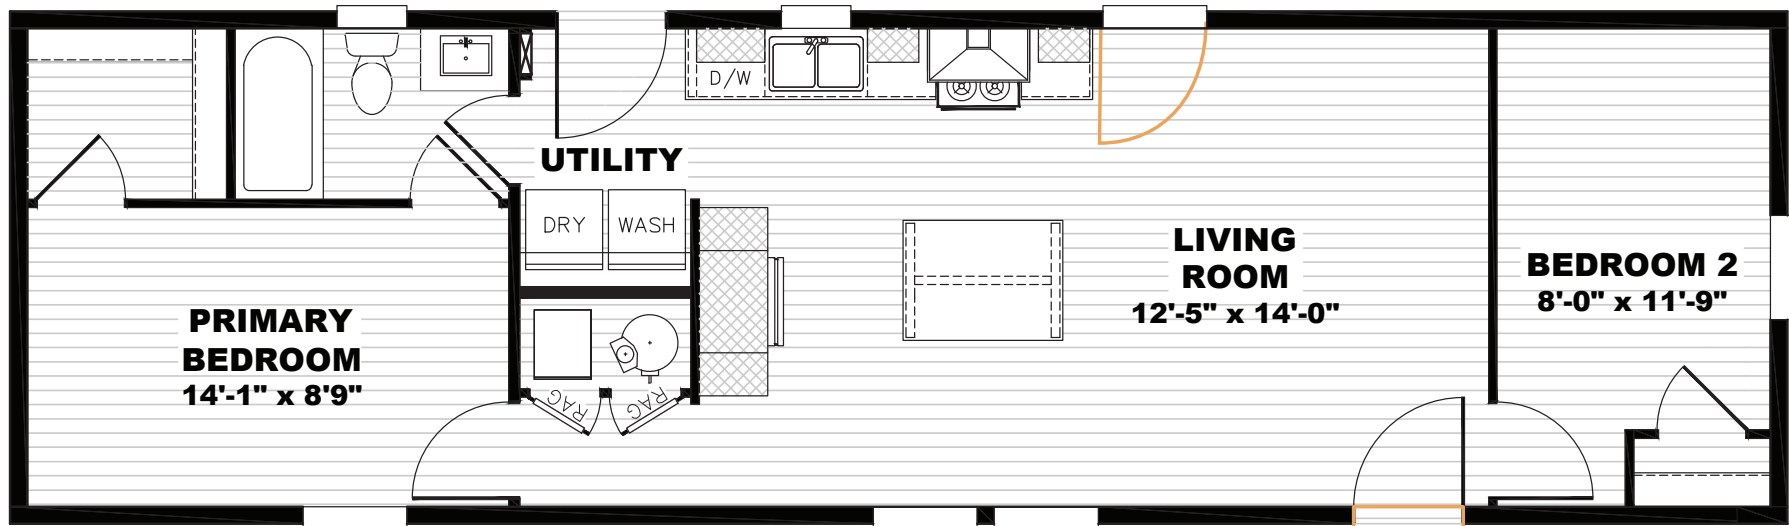

Sutterton

Tempo Series - Single Section

780 SQ. FT. (Approximate) 2 Bedroom, 1 Bath

Last Updated: 10-2-24

Note: This home includes a walk-in shower.
(Tub/Shower as shown is not available)

Alternate Door Location Available