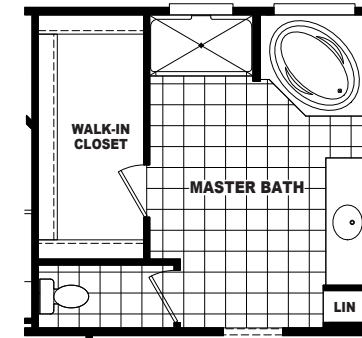

Stoneman

Mountain Ridge Series

3 Bedrooms, 2 Baths
Approx. 1,625 Sq. Ft.

Last Updated: 1-9-2020

OPTIONAL LUX BATH

OPTIONAL 4'x 6' CERAMIC TILE SHOWER WITH SHOWER SPA

For Detailed Directions See Map On Our Website