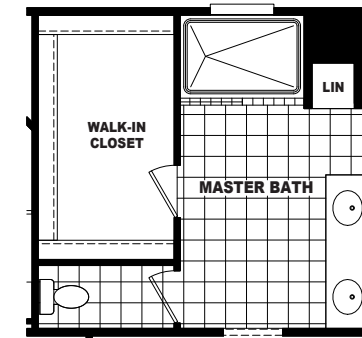

Stoneman

Mountain Ridge Series

3 Bedrooms, 2 Baths
Approx. 1,625 Sq. Ft.

Last Updated: 1-9-2020

OPTIONAL LUX BATH

OPTIONAL 4'x 6' CERAMIC TILE SHOWER WITH SHOWER SPA

For Detailed Directions See Map On Our Website