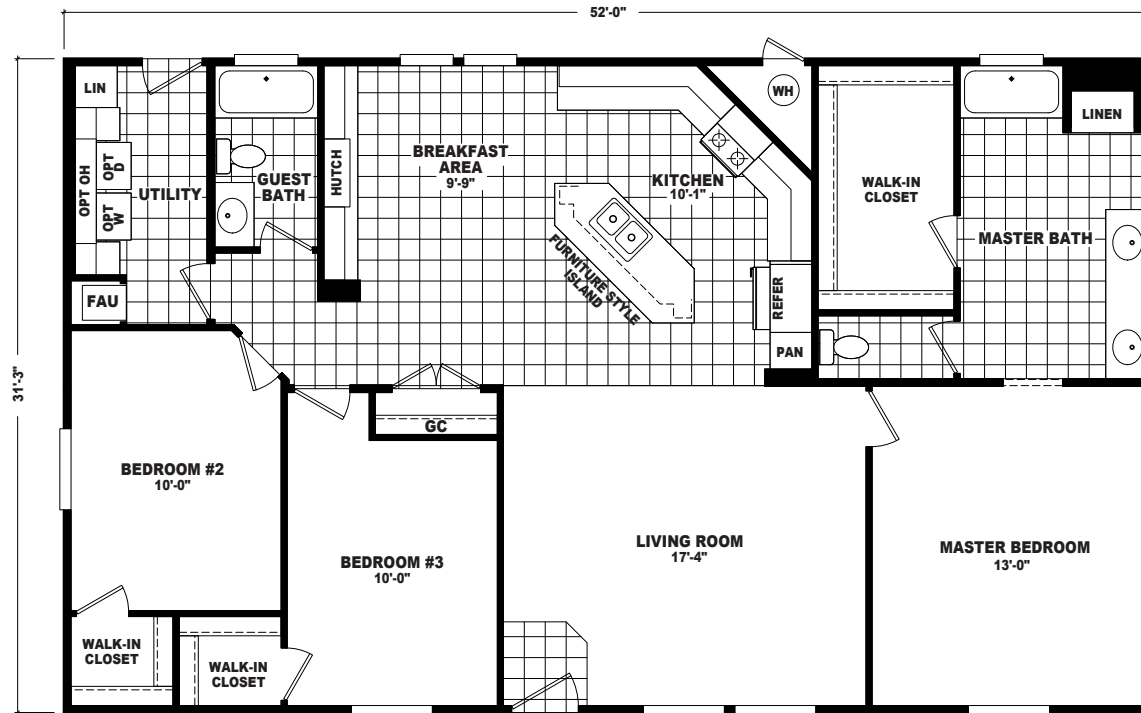

Stoneman

Mountain Ridge Series

3 Bedrooms, 2 Baths
Approx. 1,625 Sq. Ft.

Last Updated: 1-9-2020

OPTIONAL LUX BATH

OPTIONAL 4'x 6' CERAMIC TILE SHOWER WITH SHOWER SPA

For Detailed Directions See Map On Our Website