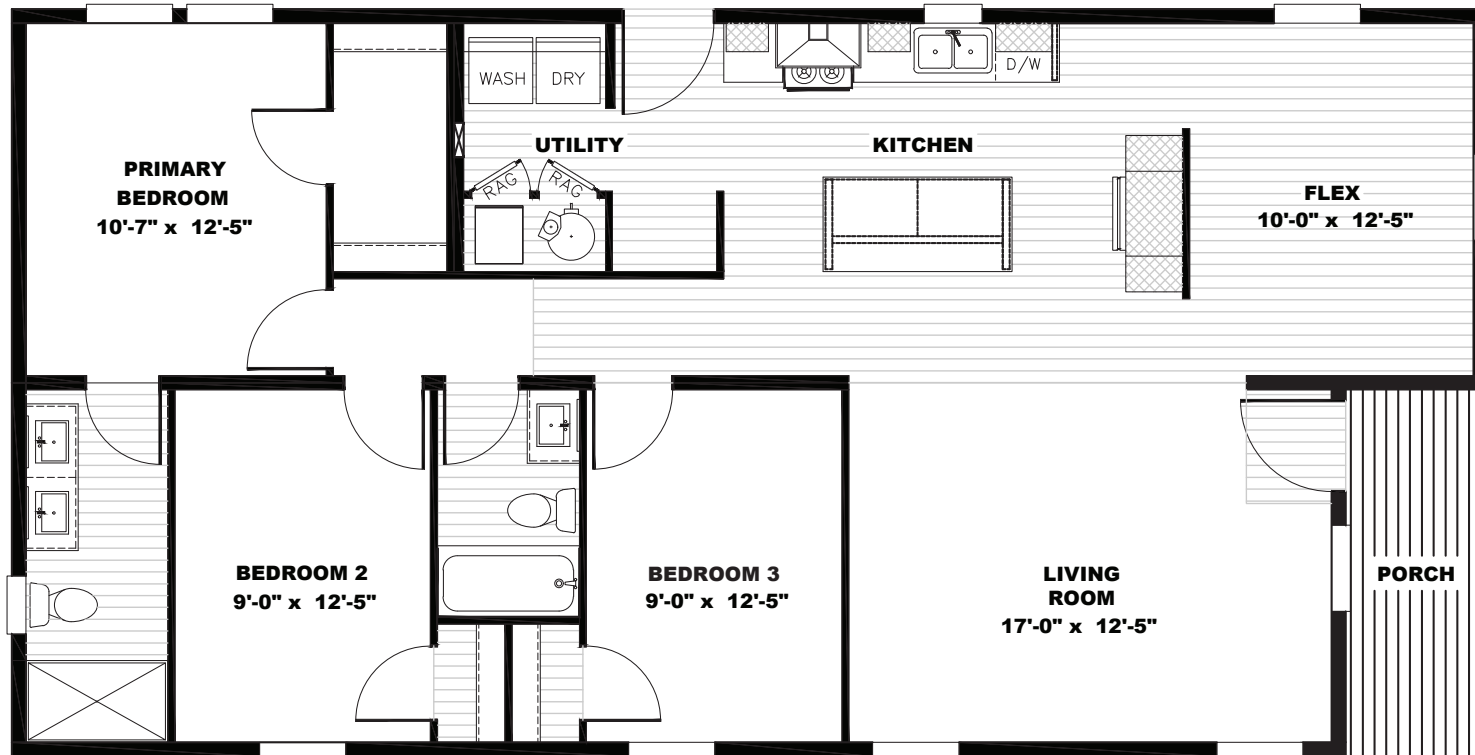

Stableford

Tempo Porch Series - Multi Section

1,369 SQ. FT. (Approximate) 3 Bedroom, 2 Bath

Last Updated: 7-10-23

THE HOME OUTLET
890 N. Arizona Ave.
Chandler, AZ 85225

TheHomeOutletAZ.com | 1-800-965-5401