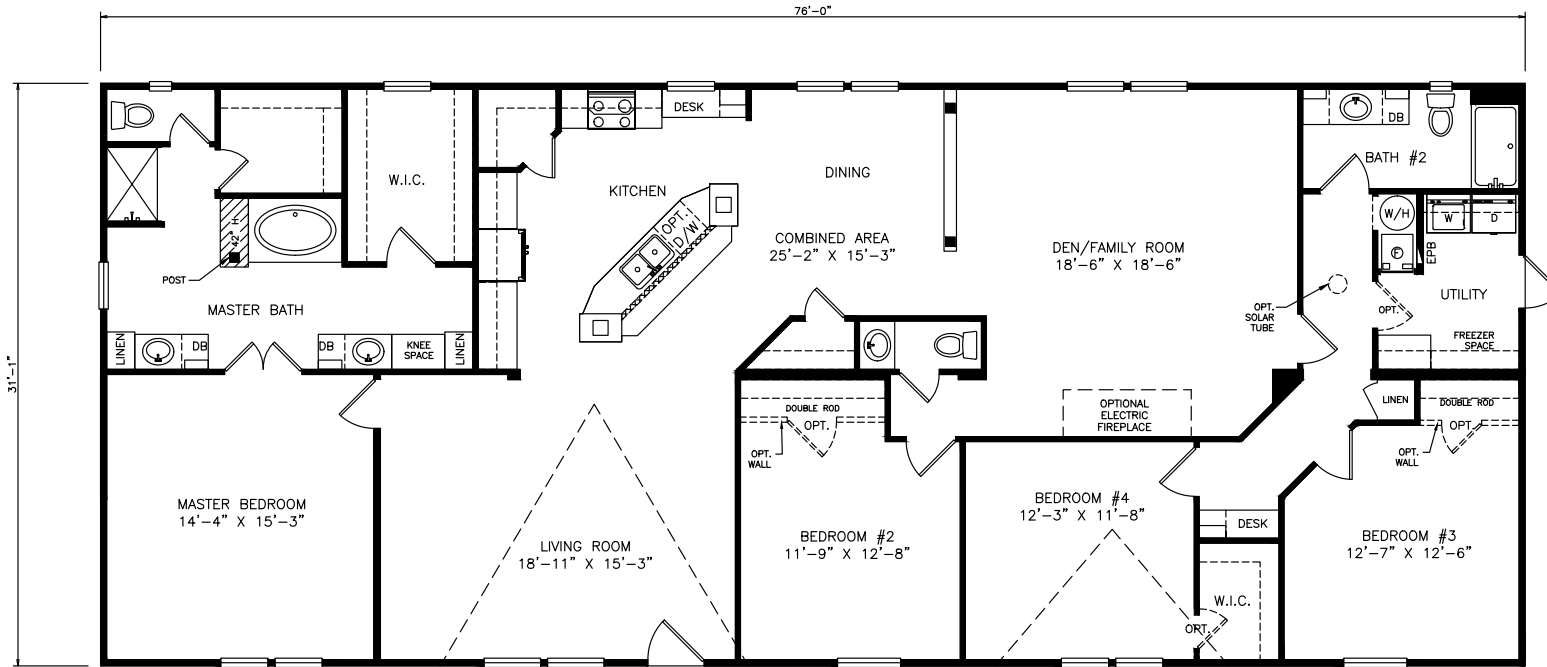

Silverson

Heritage Series - Multi Section

2,369 SQ. FT. (Approximate) 4 Bedrooms, 2.5 Baths

Last Updated: 6-24-21

THE HOME OUTLET
890 N. Arizona Ave.
Chandler, AZ 85225

TheHomeOutletAZ.com | 1-800-965-5401