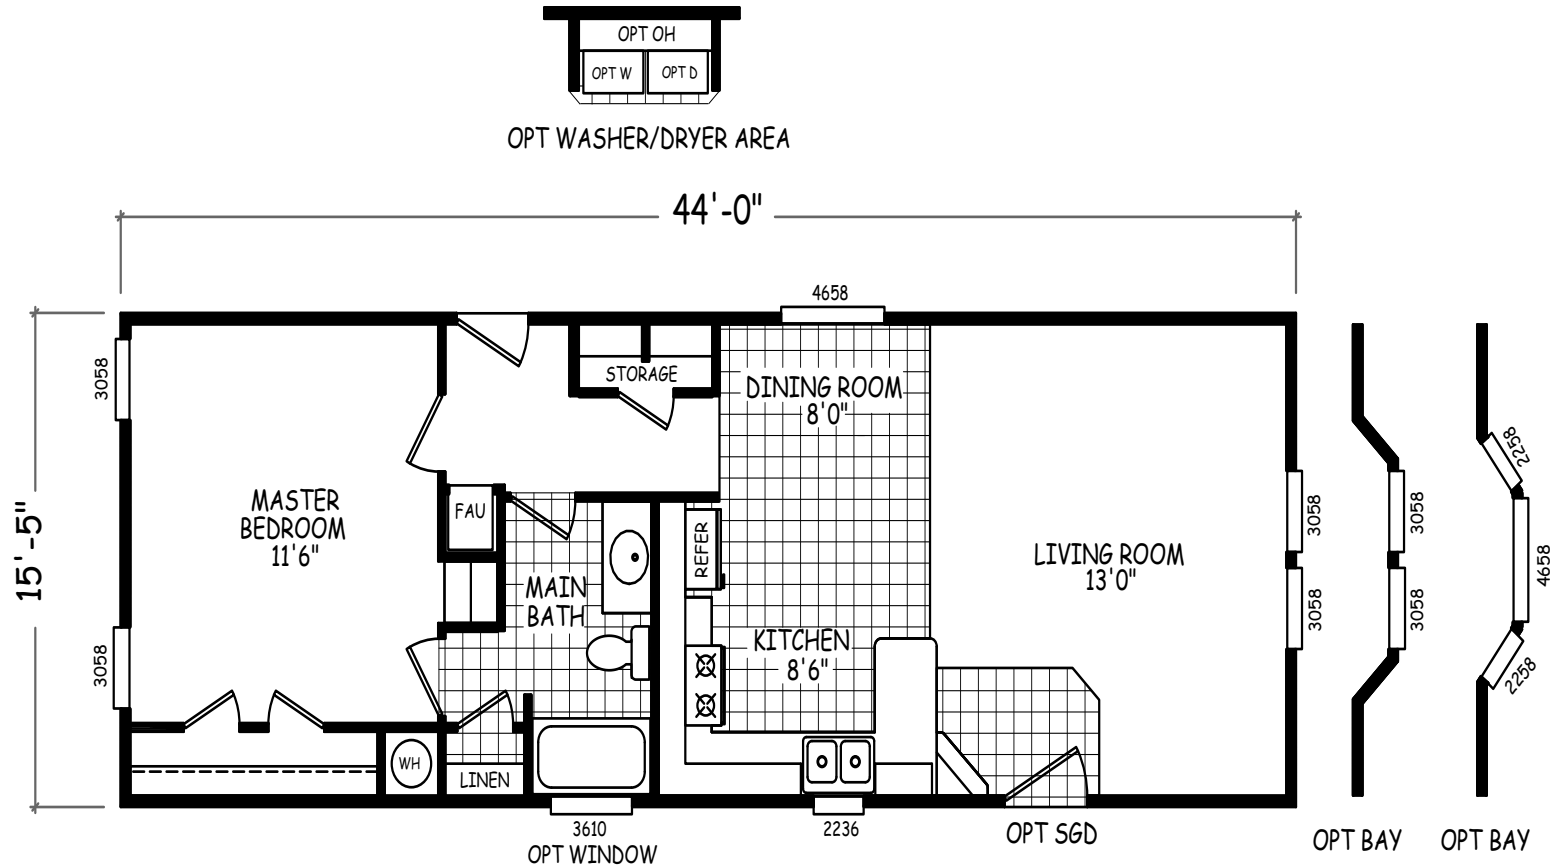

# Sarnoff

GS Series

678 SQ. FT. (Approximate) 1 Bedroom, 1 Bath

Last Updated: 10-30-20

**THE HOME OUTLET**  
890 N. Arizona Ave.  
Chandler, AZ 85225

**TheHomeOutletAZ.com | 1-800-965-5401**

**IMPORTANT:** Alta Cima Corp reserves the right to modify, cancel or substitute products or features of this event at any time without prior notice or obligation. Pictures and other promotional materials are representative and may depict or contain floor plans, square footages, elevations, options, upgrades, extra design features, decorations, floor coverings, specialty light fixtures, custom paint and wall coverings, window treatments, landscaping, sound and alarm systems, furnishings, appliances, and other designer/decorator features and amenities that are not included as part of the home and/or may not be available at all locations. Home, pricing and community information is subject to change, and homes to prior sale, at any time without notice or obligation. ©2020 Alta Cima Corp. All rights reserved.