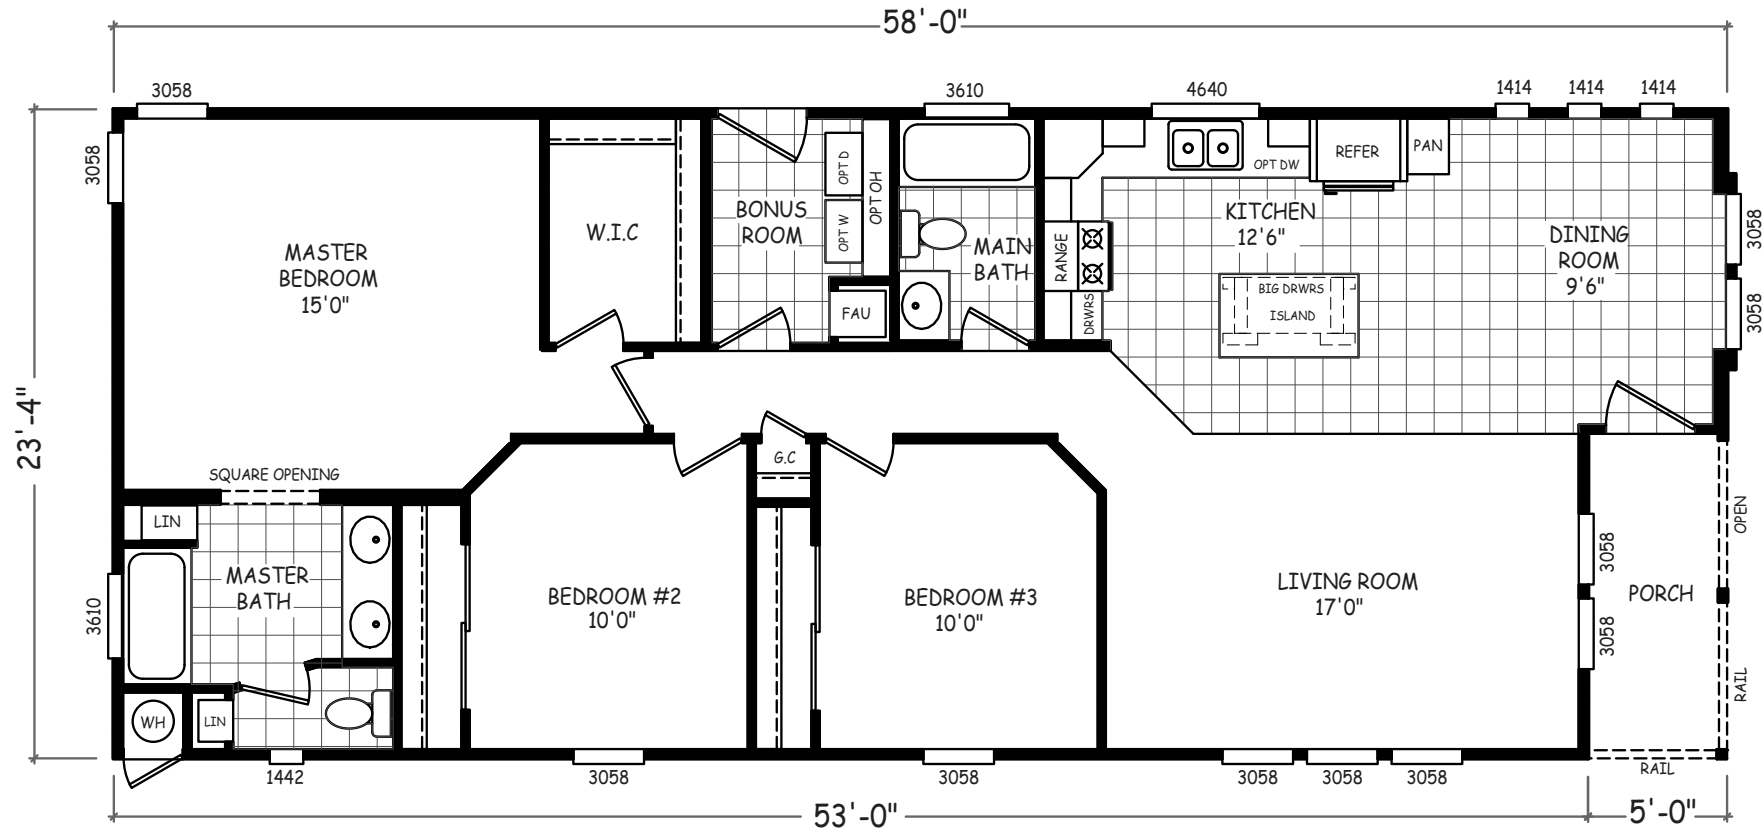

Sand Creek

Sedona Ridge Series

3 Bedroom, 2 Bath
Approx. 1,353 Sq. Ft.

Last Updated: 9-14-16

The Home Outlet • Tucson
890 North Arizona Avenue
Chandler, Arizona 85225

For Detailed Directions See Map On Our Website