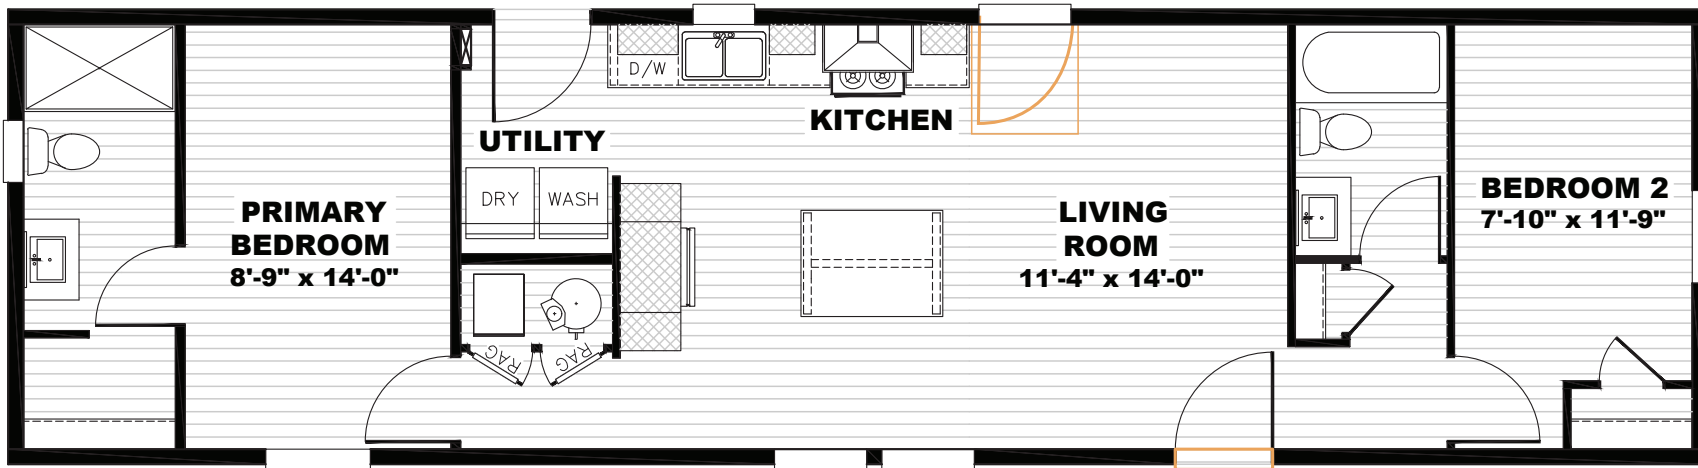

Rothbury

Tempo Series - Single Section

840 SQ. FT. (Approximate) 2 Bedroom, 2 Bath

Last Updated: 7-10-22

 Alternate Door Location Available

THE HOME OUTLET
890 N. Arizona Ave.
Chandler, AZ 85225

TheHomeOutletAZ.com | 1-800-965-5401