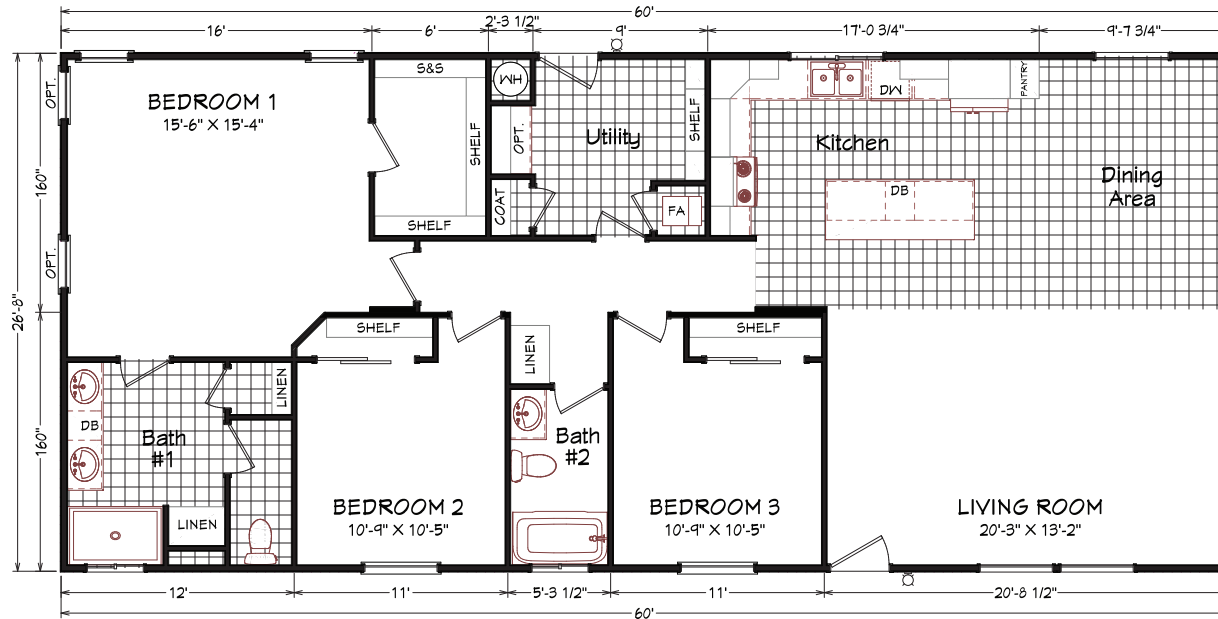

Roslyn

Coronado Series

1,600 SQ. FT. (Approximate) 3 Bedroom, 2 Bath

Last Updated: 1-24-24

Alternate Kitchen

Optional Glamor Bath

THE HOME OUTLET
890 N. Arizona Ave.
Chandler, AZ 85225

TheHomeOutletAZ.com | 1-800-965-5401