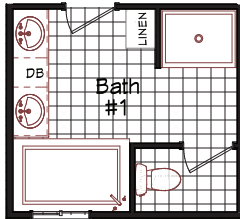

Roslyn

Coronado Series

1,600 SQ. FT. (Approximate) 3 Bedroom, 2 Bath

Last Updated: 1-24-24

Alternate Kitchen

Optional Glamor Bath

THE HOME OUTLET
890 N. Arizona Ave.
Chandler, AZ 85225

TheHomeOutletAZ.com | 1-800-965-5401