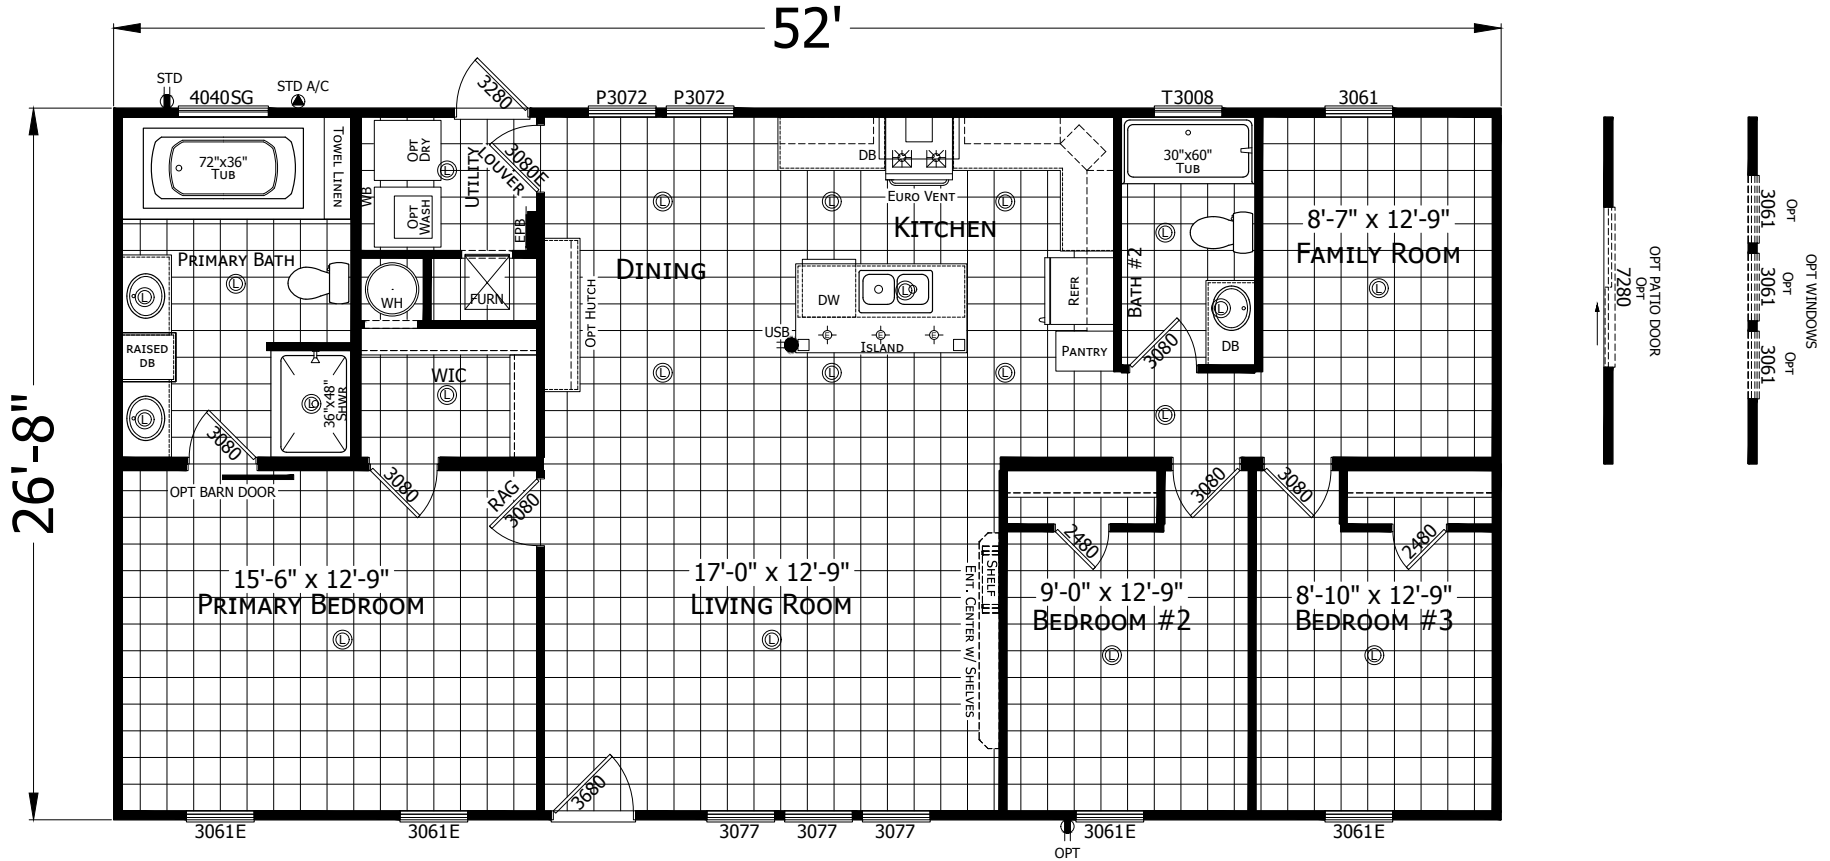

Rosepine

Champion Select Series - Multi Section

1,387 SQ. FT. (Approximate) 3 Bedroom, 2 Bath

Last Updated: 3-10-22

FACTORY EXPO HOME CENTERS
 501A S. Burseson Blvd.
 Burleson, TX 76028

FactoryDirectTexas.com | 1-800-965-3721