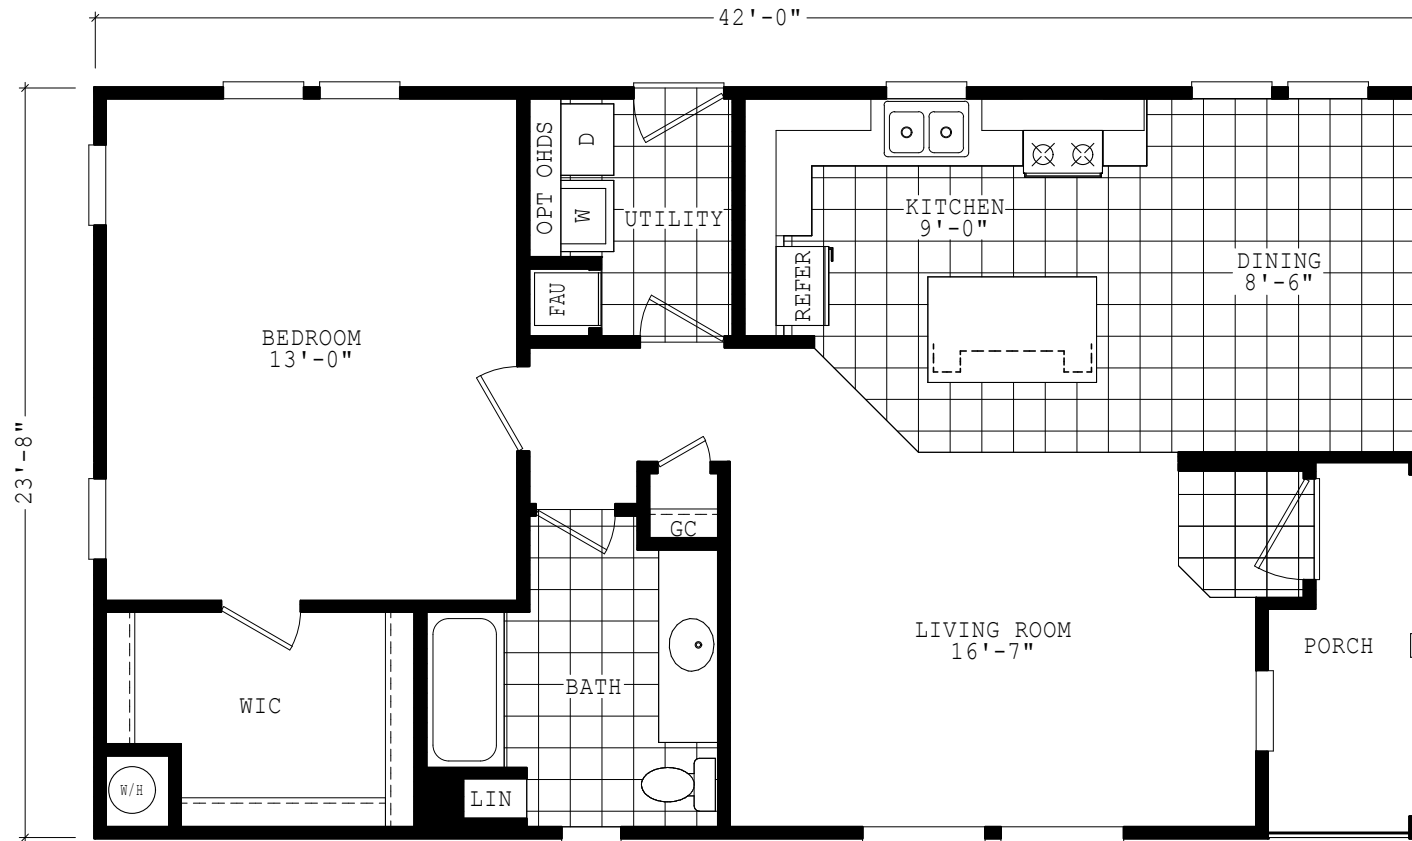

Reeltown

Accessory Dwellings Series

994 SQ. FT. (Approximate) 1 Bedroom, 1 Bath

Last Updated: 2-9-23

THE HOME OUTLET
890 N. Arizona Ave.
Chandler, AZ 85225

TheHomeOutletAZ.com | 1-800-965-5401

IMPORTANT: Alta Cima Corp reserves the right to modify, cancel or substitute products or features of this event at any time without prior notice or obligation. Pictures and other promotional materials are representative and may depict or contain floor plans, square footages, elevations, options, upgrades, extra design features, decorations, floor coverings, specialty light fixtures, custom paint and wall coverings, window treatments, landscaping, sound and alarm systems, furnishings, appliances, and other designer/decorator features and amenities that are not included as part of the home and/or may not be available at all locations. Home, pricing and community information is subject to change, and homes to prior sale, at any time without notice or obligation. ©2020 Alta Cima Corp. All rights reserved.