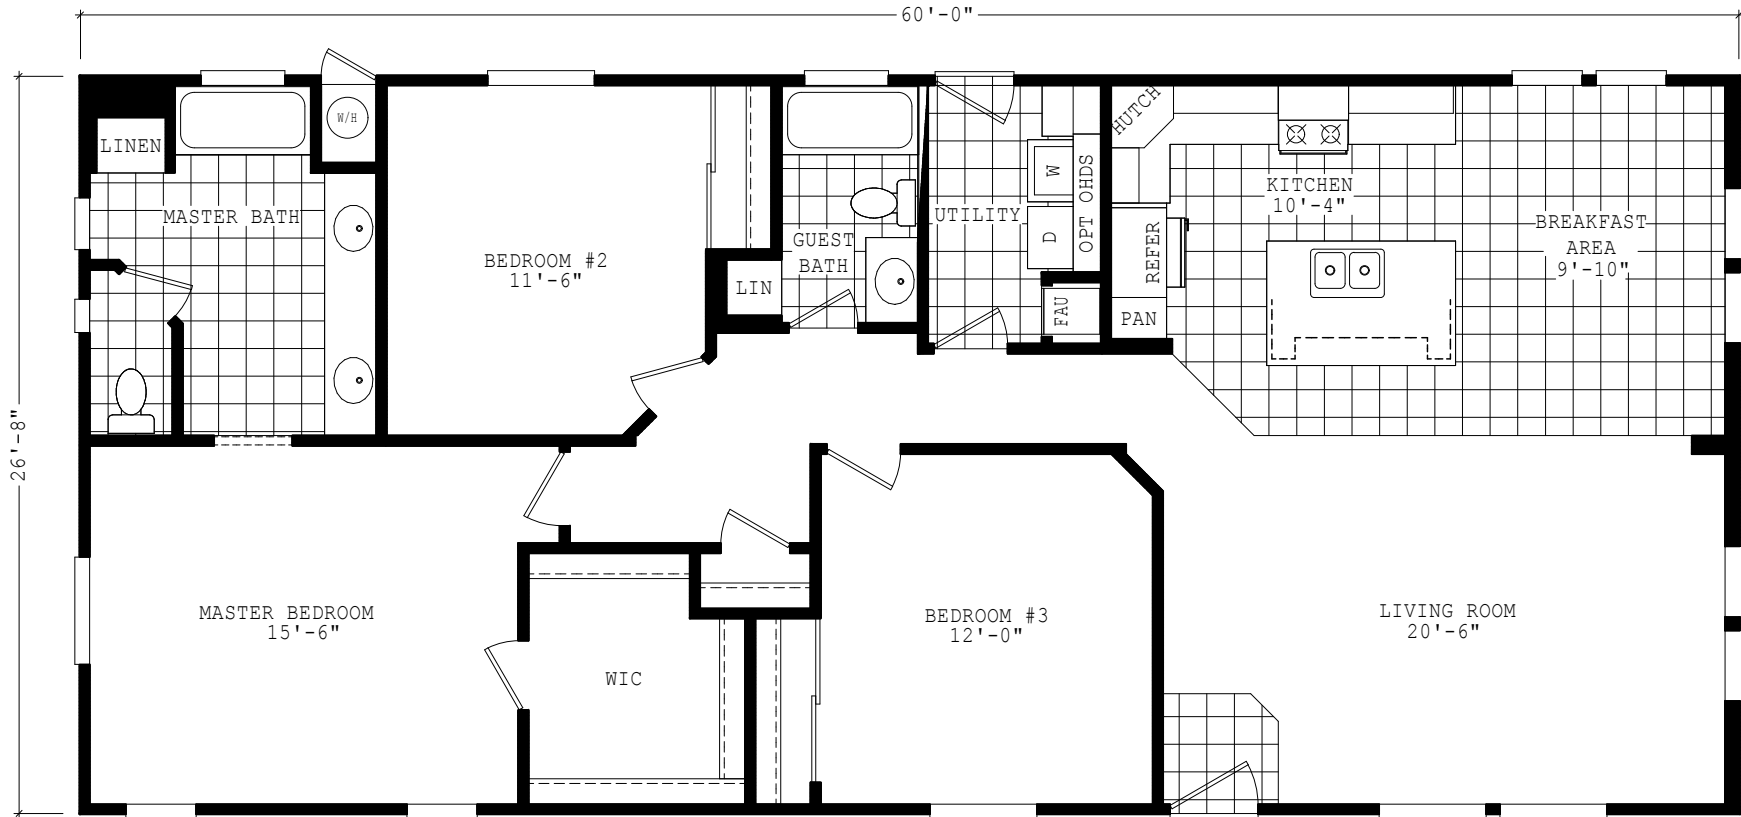

Picton

Sierra Value Series

1,600 SQ. FT. (Approximate) 3 Bedrooms, 2 Baths

Last Updated: 9-1-22

THE HOME OUTLET
890 N. Arizona Ave.
Chandler, AZ 85225

TheHomeOutletAZ.com | 1-800-965-5401

IMPORTANT: Alta Cima Corp reserves the right to modify, cancel or substitute products or features of this event at any time without prior notice or obligation. Pictures and other promotional materials are representative and may depict or contain floor plans, square footages, elevations, options, upgrades, extra design features, decorations, floor coverings, specialty light fixtures, custom paint and wall coverings, window treatments, landscaping, sound and alarm systems, furnishings, appliances, and other designer/decorator features and amenities that are not included as part of the home and/or may not be available at all locations. Home, pricing and community information is subject to change, and homes to prior sale, at any time without notice or obligation. ©2020 Alta Cima Corp. All rights reserved.