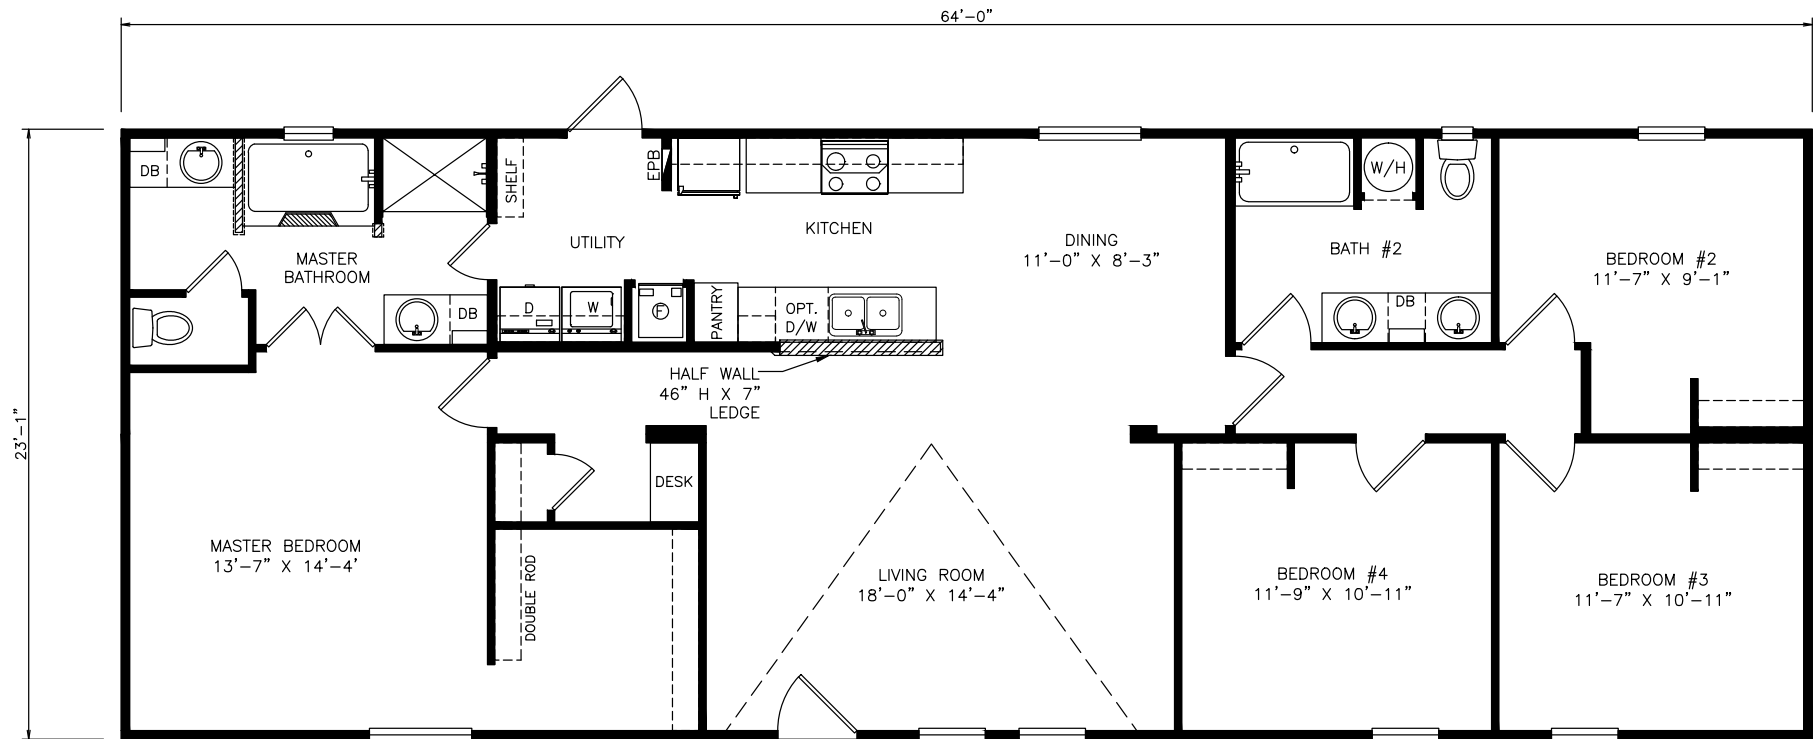

Pelican

Select Series - Multi Section

1,483 SQ. FT. (Approximate) 4 Bedrooms, 2 Baths

Last Updated: 6-21-21

THE HOME OUTLET
890 N. Arizona Ave.
Chandler, AZ 85225

TheHomeOutletAZ.com | 1-800-965-5401

IMPORTANT: Alta Cima Corp reserves the right to modify, cancel or substitute products or features of this event at any time without prior notice or obligation. Pictures and other promotional materials are representative and may depict or contain floor plans, square footages, elevations, options, upgrades, extra design features, decorations, floor coverings, specialty light fixtures, custom paint and wall coverings, window treatments, landscaping, sound and alarm systems, furnishings, appliances, and other designer/decorator features and amenities that are not included as part of the home and/or may not be available at all locations. Home, pricing and community information is subject to change, and homes to prior sale, at any time without notice or obligation. ©2020 Alta Cima Corp. All rights reserved.