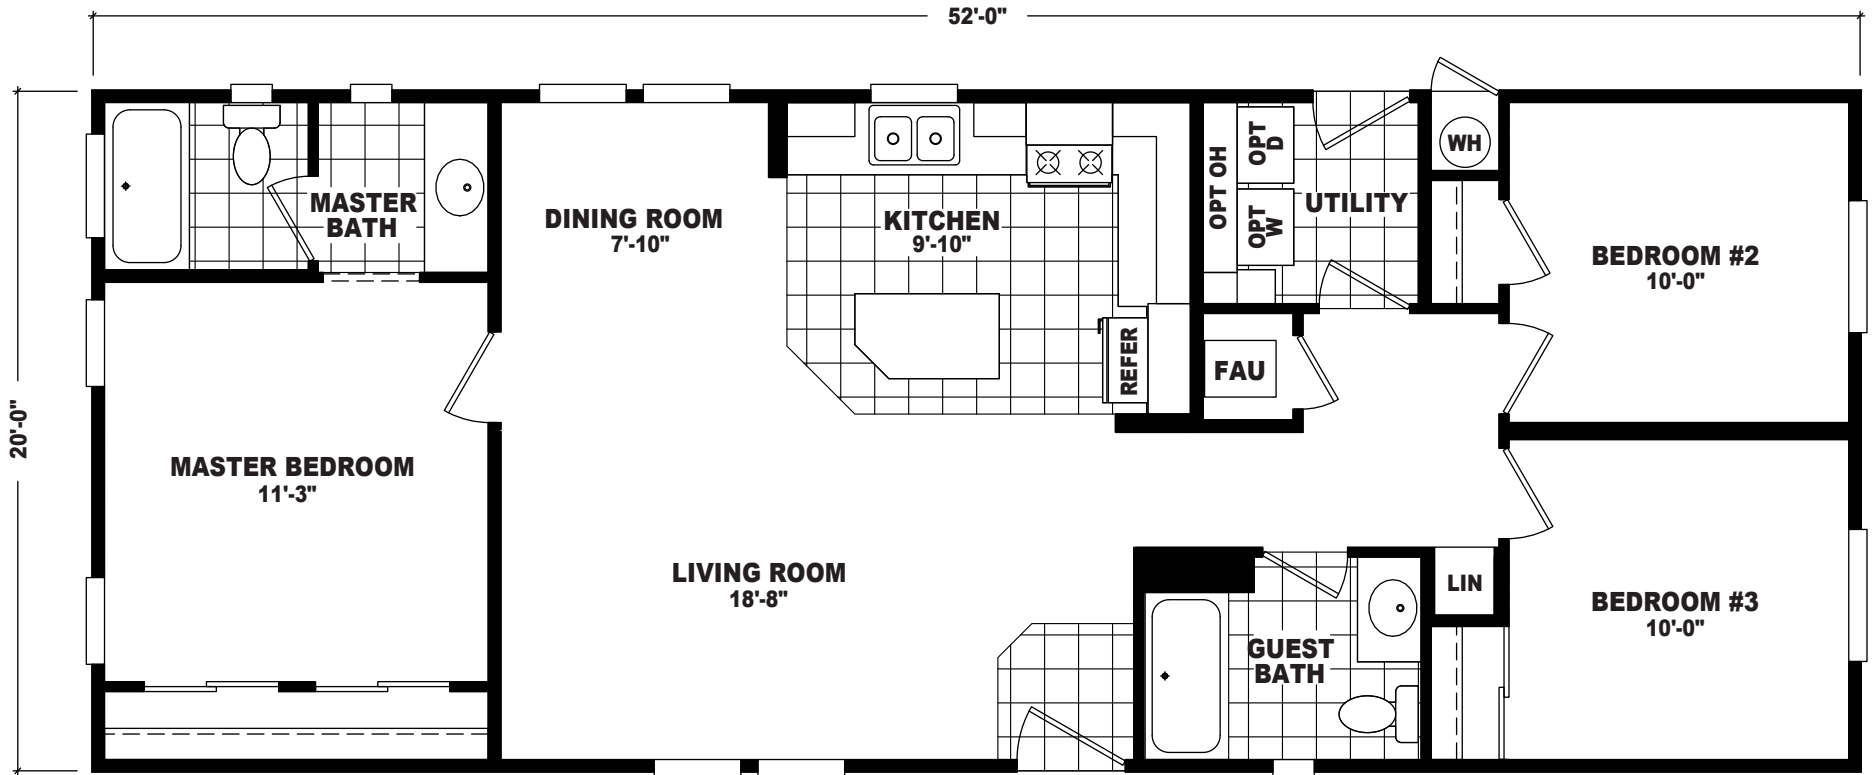

# Paxson

Durango 20' Wide Series

3 Bedrooms, 2 Baths  
Approx. 1,040 Sq. Ft.

Last Updated: 11-2-18

**The Home Outlet** • Tucson  
890 North Arizona Avenue  
Chandler, Arizona 85225

For Detailed Directions See Map On Our Website