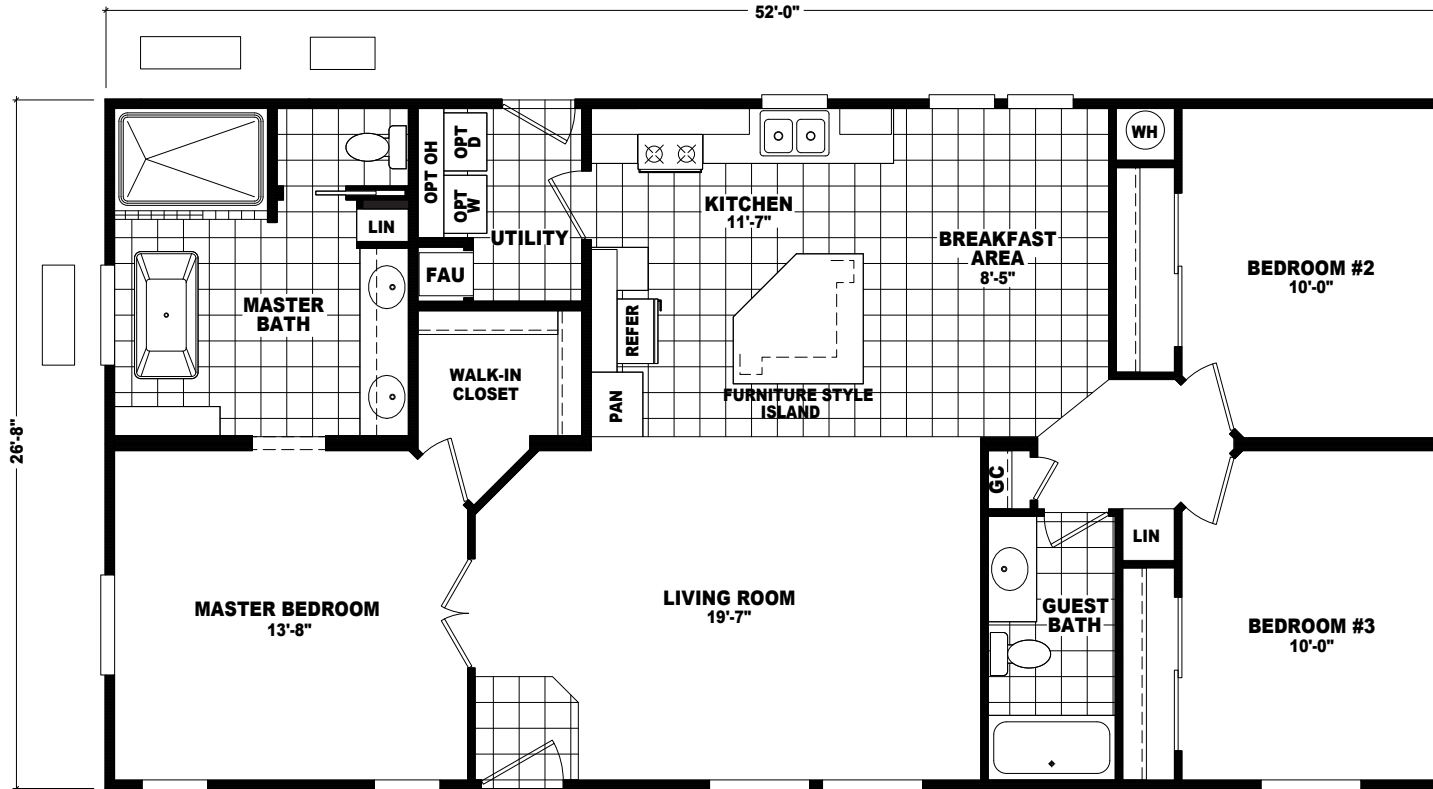

Nozomi

Desert Ridge Series

3 Bedroom, 2 Bath
Approx. 1,386 Sq. Ft.

Last Updated: 5-24-18

The Home Outlet •Tucson
890 North Arizona Avenue
Chandler, Arizona 85225

For Detailed Directions See Map On Our Website