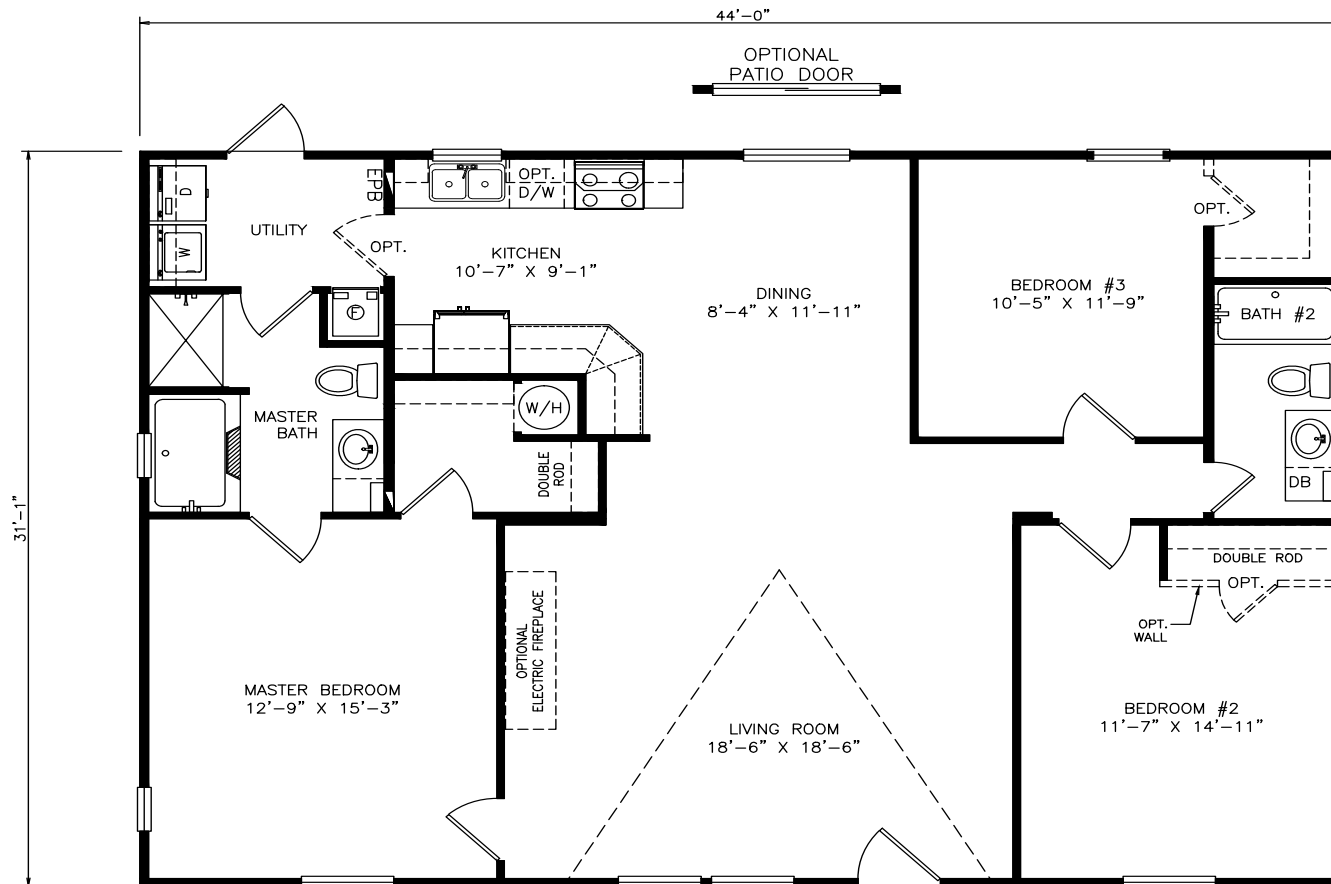

Norland

Classic Series - Multi Section

1,372 SQ. FT. (Approximate) 3 Bedrooms, 2 Baths

Last Updated: 6-17-21

THE HOME OUTLET
890 N. Arizona Ave.
Chandler, AZ 85225

TheHomeOutletAZ.com | 1-800-965-5401

IMPORTANT: Alta Cima Corp reserves the right to modify, cancel or substitute products or features of this event at any time without prior notice or obligation. Pictures and other promotional materials are representative and may depict or contain floor plans, square footages, elevations, options, upgrades, extra design features, decorations, floor coverings, specialty light fixtures, custom paint and wall coverings, window treatments, landscaping, sound and alarm systems, furnishings, appliances, and other designer/decorator features and amenities that are not included as part of the home and/or may not be available at all locations. Home, pricing and community information is subject to change, and homes to prior sale, at any time without notice or obligation. ©2020 Alta Cima Corp. All rights reserved.