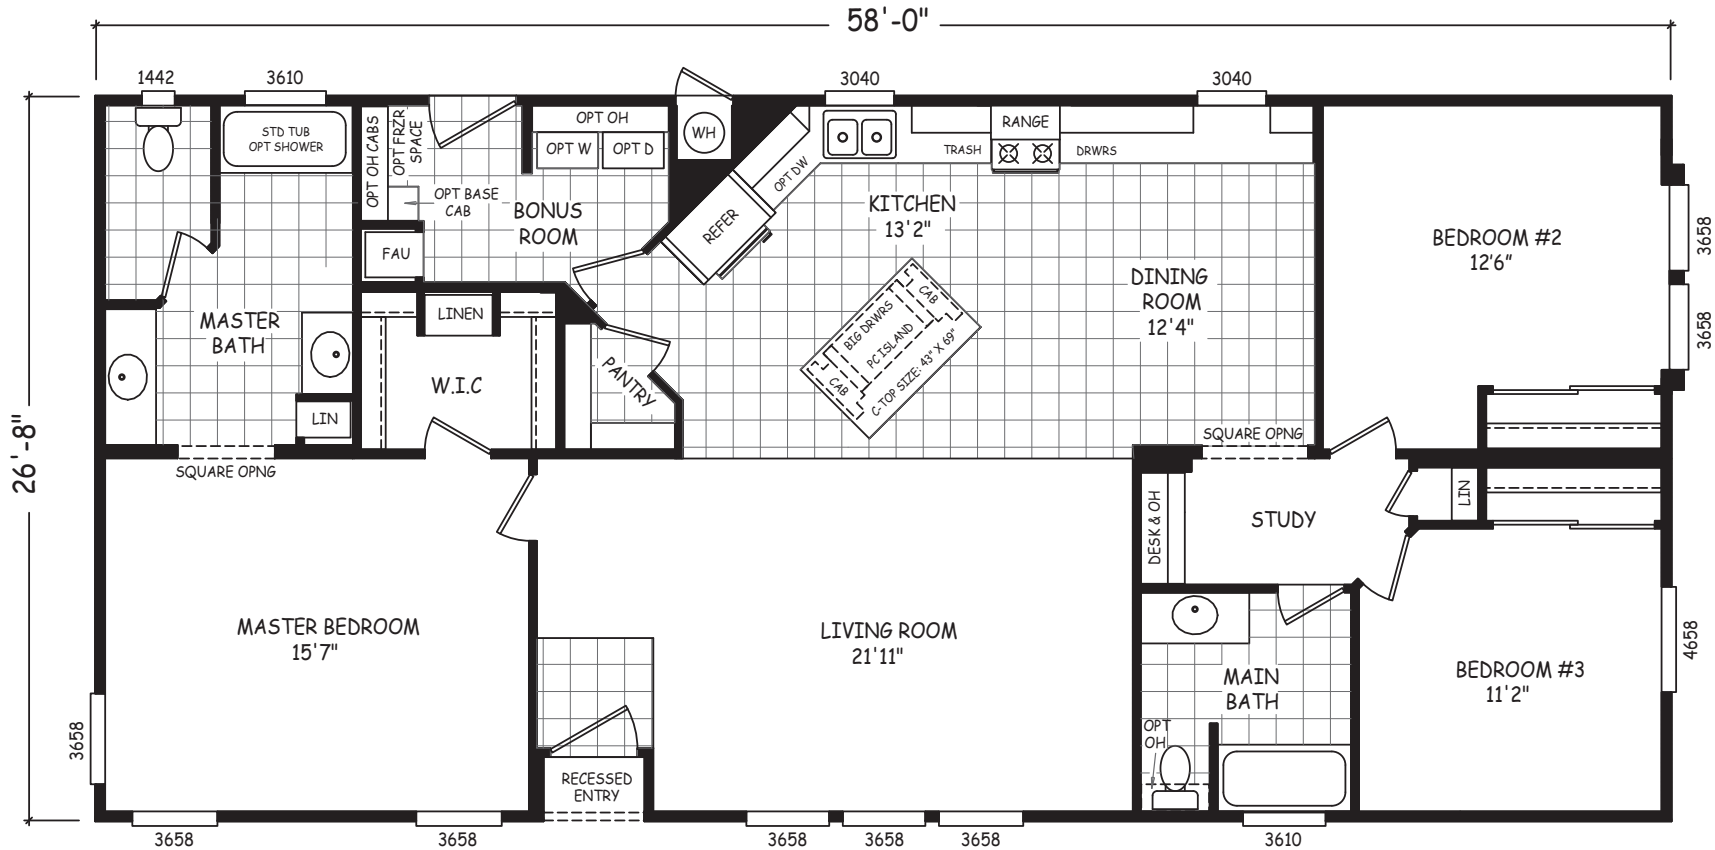

# Nipawin

Sedona Ridge Classic Series

1,547 SQ. FT. (Approximate) 3 Bedroom, 2 Bath

Last Updated: 2-2-23

**THE HOME OUTLET**  
890 N. Arizona Ave.  
Chandler, AZ 85225

**TheHomeOutletAZ.com | 1-800-965-5401**