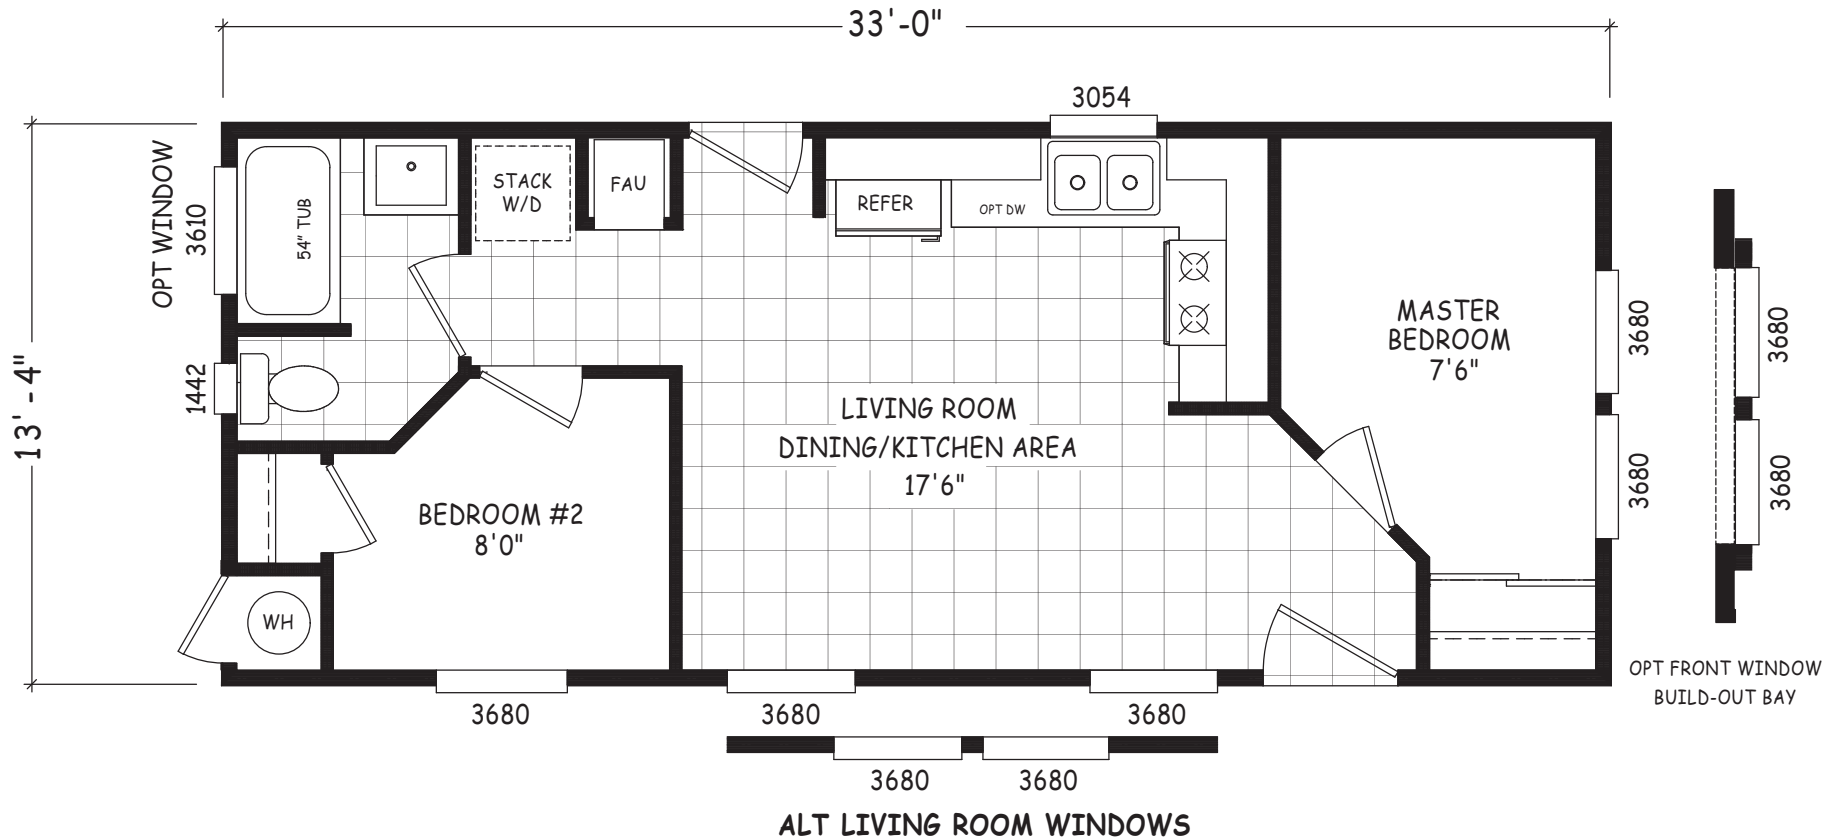

# Nenzel

Encore Single Wide Series

440 SQ. FT. (Approximate) 2 Bedroom, 1 Bath

Last Updated: 12-8-22

**THE HOME OUTLET**  
890 N. Arizona Ave.  
Chandler, AZ 85225

**TheHomeOutletAZ.com | 1-800-965-5401**

**IMPORTANT:** Alta Cima Corp reserves the right to modify, cancel or substitute products or features of this event at any time without prior notice or obligation. Pictures and other promotional materials are representative and may depict or contain floor plans, square footages, elevations, options, upgrades, extra design features, decorations, floor coverings, specialty light fixtures, custom paint and wall coverings, window treatments, landscaping, sound and alarm systems, furnishings, appliances, and other designer/decorator features and amenities that are not included as part of the home and/or may not be available at all locations. Home, pricing and community information is subject to change, and homes to prior sale, at any time without notice or obligation. ©2020 Alta Cima Corp. All rights reserved.