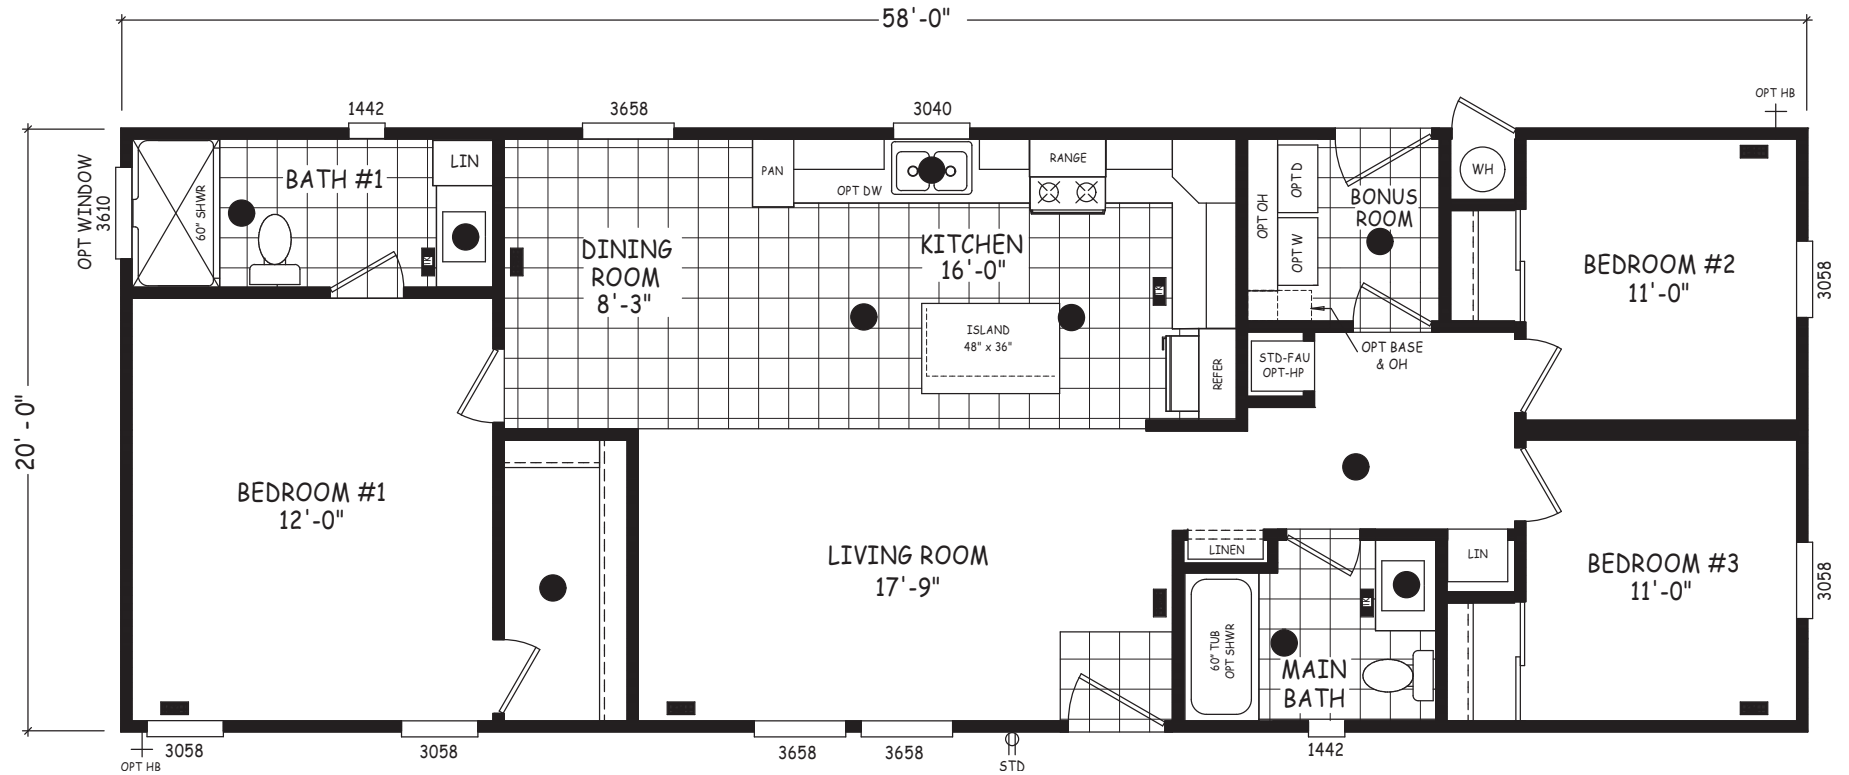

# Moeller

Edge Series

1,160 SQ. FT. (Approximate) 3 Bedroom, 2 Bath

Last Updated: 5-8-24

**THE HOME OUTLET**  
890 N. Arizona Ave.  
Chandler, AZ 85225

**TheHomeOutletAZ.com | 1-800-965-5401**

**IMPORTANT:** Alta Cima Corp reserves the right to modify, cancel or substitute products or features of this event at any time without prior notice or obligation. Pictures and other promotional materials are representative and may depict or contain floor plans, square footages, elevations, options, upgrades, extra design features, decorations, floor coverings, specialty light fixtures, custom paint and wall coverings, window treatments, landscaping, sound and alarm systems, furnishings, appliances, and other designer/decorator features and amenities that are not included as part of the home and/or may not be available at all locations. Home, pricing and community information is subject to change, and homes to prior sale, at any time without notice or obligation. ©2020 Alta Cima Corp. All rights reserved.