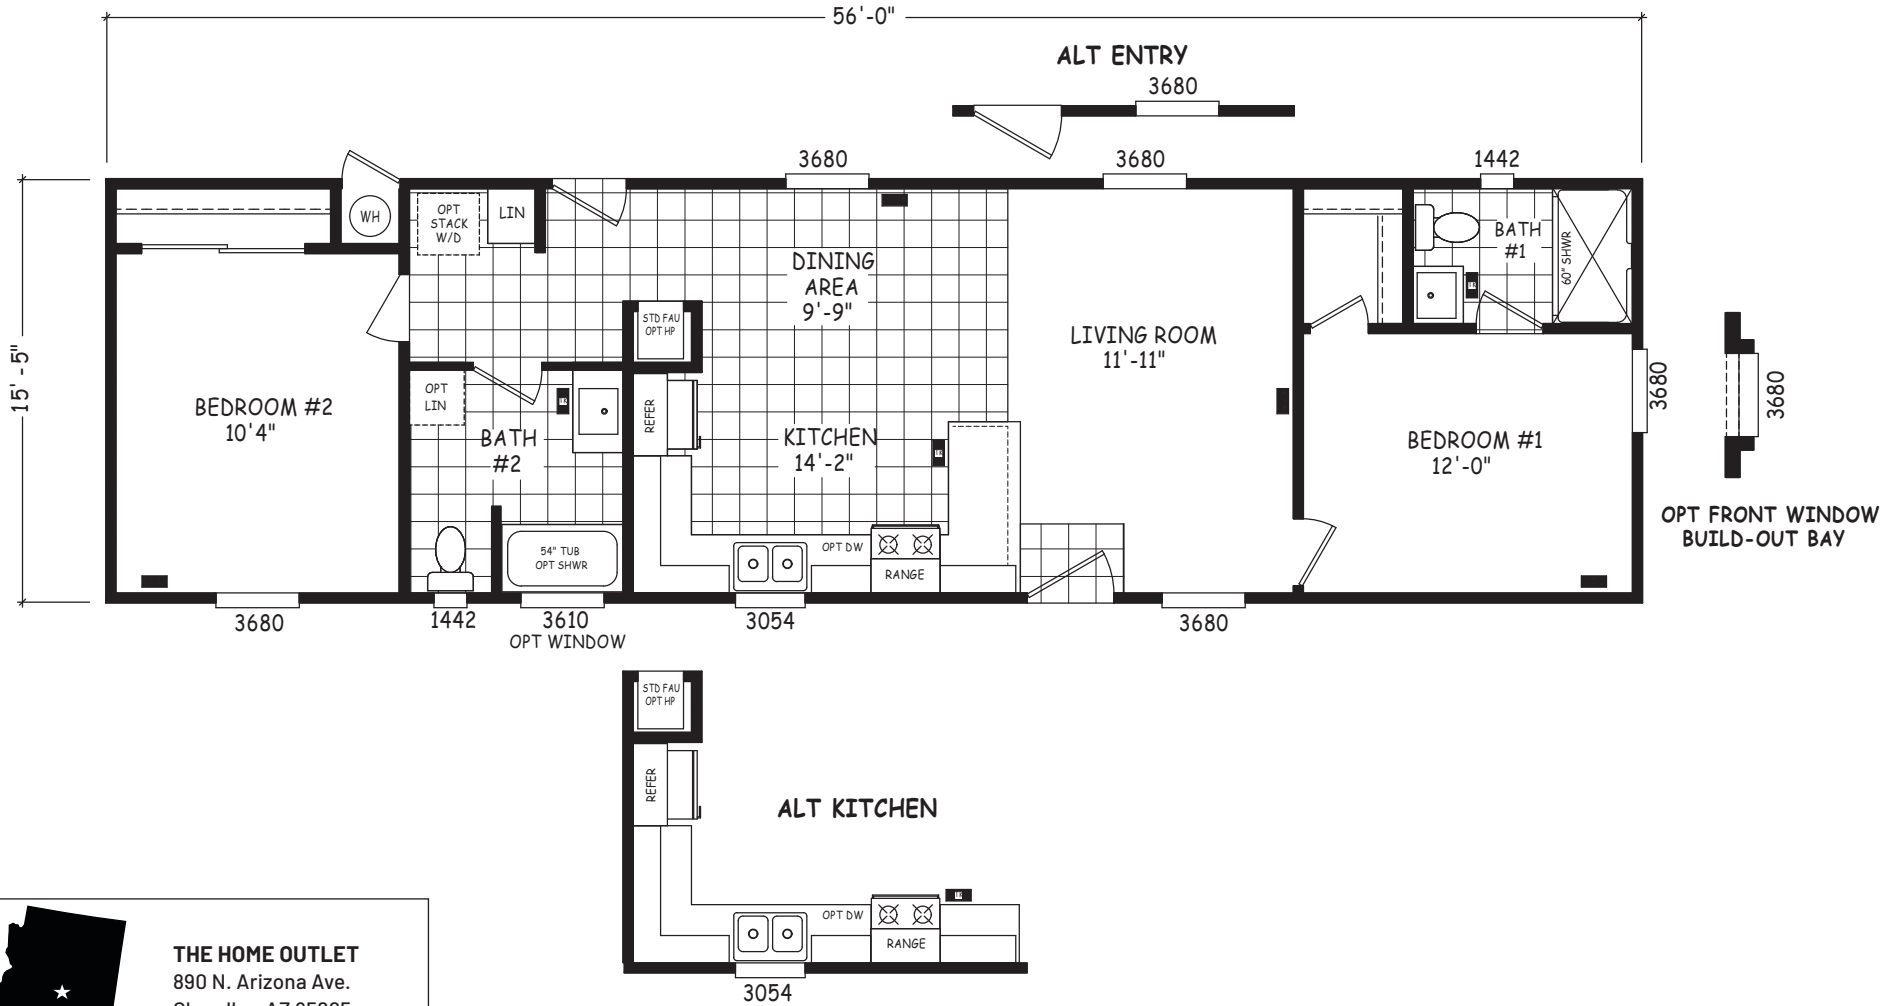

# Lovell

Encore Single Wide Series

864 SQ. FT. (Approximate) 2 Bedroom, 2 Bath

Last Updated: 12-8-22

**THE HOME OUTLET**  
890 N. Arizona Ave.  
Chandler, AZ 85225

**TheHomeOutletAZ.com | 1-800-965-5401**

**IMPORTANT:** Alta Cima Corp reserves the right to modify, cancel or substitute products or features of this event at any time without prior notice or obligation. Pictures and other promotional materials are representative and may depict or contain floor plans, square footages, elevations, options, upgrades, extra design features, decorations, floor coverings, specialty light fixtures, custom paint and wall coverings, window treatments, landscaping, sound and alarm systems, furnishings, appliances, and other designer/decorator features and amenities that are not included as part of the home and/or may not be available at all locations. Home, pricing and community information is subject to change, and homes to prior sale, at any time without notice or obligation. ©2020 Alta Cima Corp. All rights reserved.