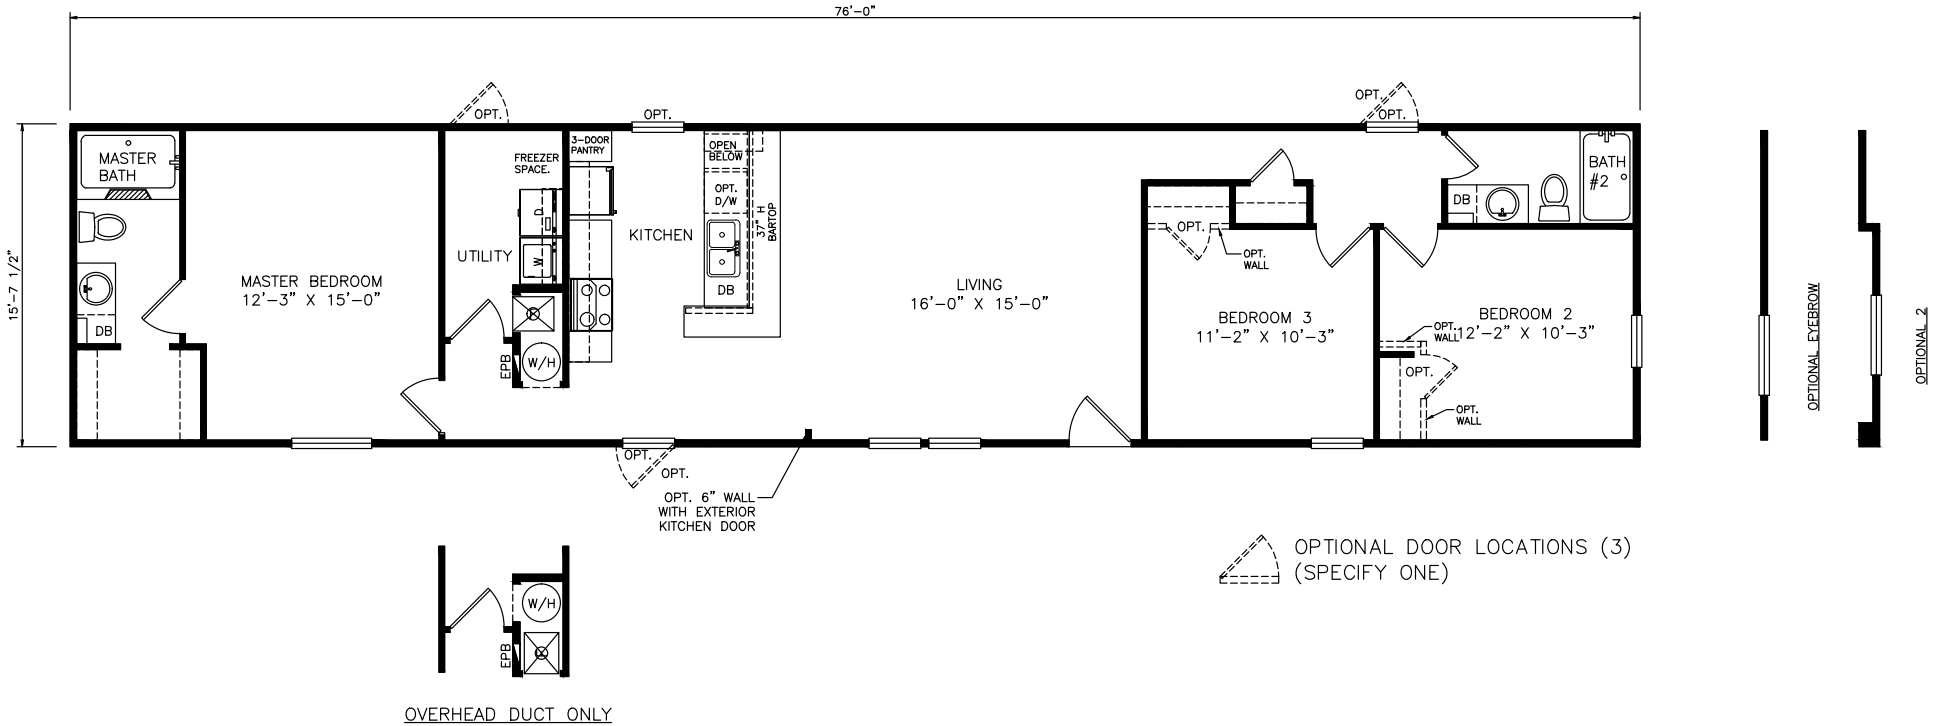

# Ling

Select Series - Single Section

1,193 SQ. FT. (Approximate) 3 Bedrooms, 2 Baths

Last Updated: 6-18-21

**THE HOME OUTLET**  
890 N. Arizona Ave.  
Chandler, AZ 85225

**TheHomeOutletAZ.com | 1-800-965-5401**