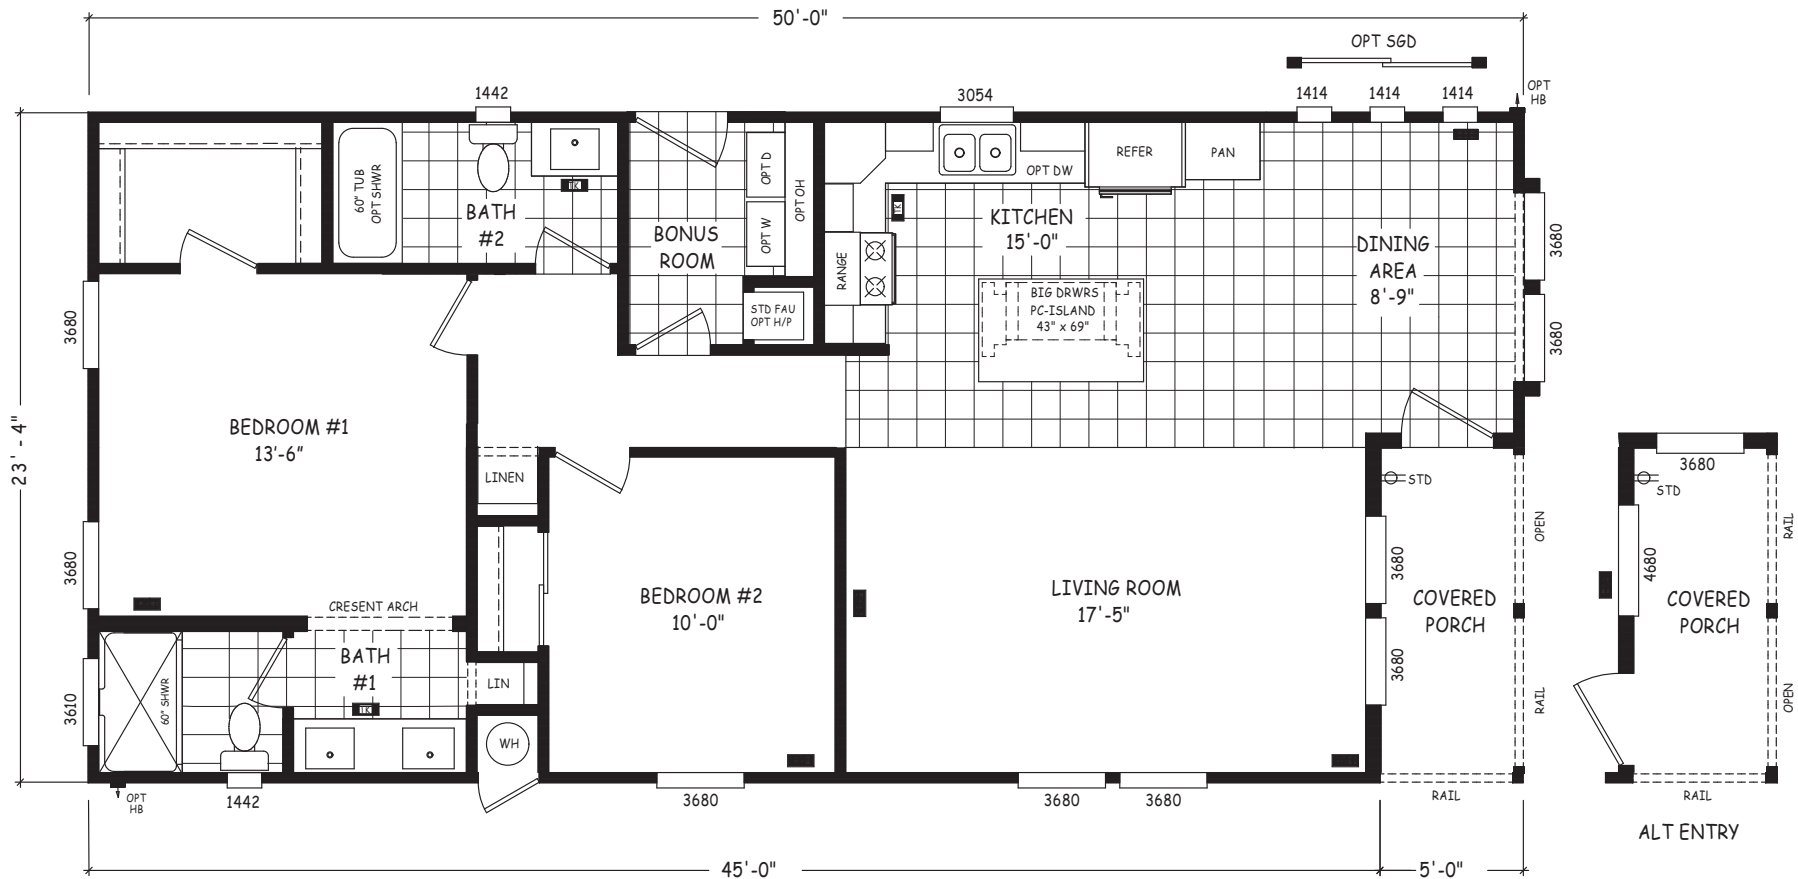

# Leroy

Pinnacle Series

1,172 SQ. FT. (Approximate) 2 Bedroom, 2 Bath

Last Updated: 8-22-22

**THE HOME OUTLET**  
890 N. Arizona Ave.  
Chandler, AZ 85225

**TheHomeOutletAZ.com | 1-800-965-5401**

**IMPORTANT:** Alta Cima Corp reserves the right to modify, cancel or substitute products or features of this event at any time without prior notice or obligation. Pictures and other promotional materials are representative and may depict or contain floor plans, square footages, elevations, options, upgrades, extra design features, decorations, floor coverings, specialty light fixtures, custom paint and wall coverings, window treatments, landscaping, sound and alarm systems, furnishings, appliances, and other designer/decorator features and amenities that are not included as part of the home and/or may not be available at all locations. Home, pricing and community information is subject to change, and homes to prior sale, at any time without notice or obligation. ©2020 Alta Cima Corp. All rights reserved.