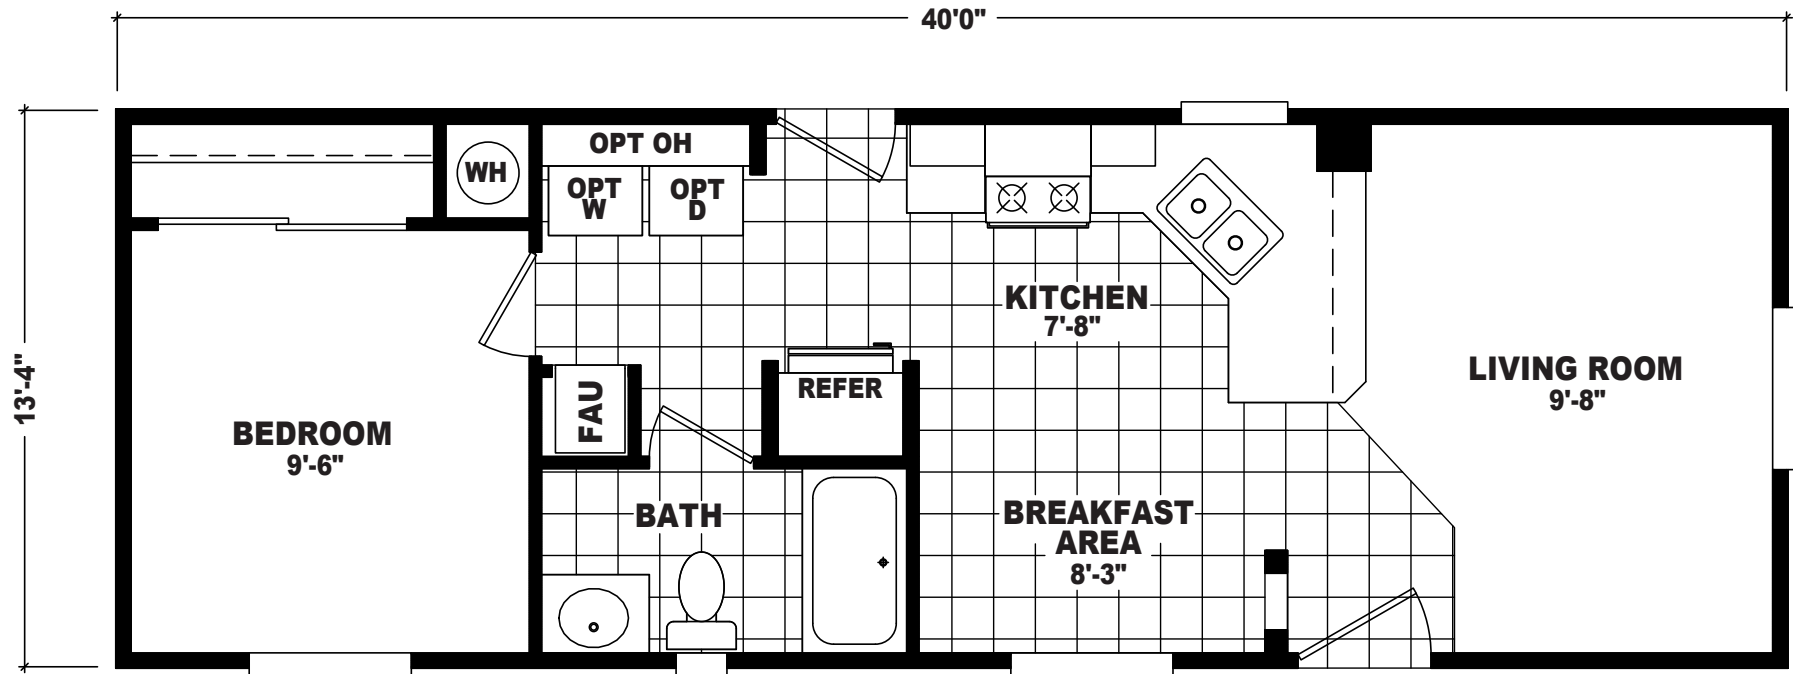

# Laton

EP Single Section Series

533 SQ. FT. (Approximate) 1 Bedroom, 1 Bath

Last Updated: 9-19-22

**THE HOME OUTLET**  
890 N. Arizona Ave.  
Chandler, AZ 85225

**TheHomeOutletAZ.com | 1-800-965-5401**

**IMPORTANT:** Alta Cima Corp reserves the right to modify, cancel or substitute products or features of this event at any time without prior notice or obligation. Pictures and other promotional materials are representative and may depict or contain floor plans, square footages, elevations, options, upgrades, extra design features, decorations, floor coverings, specialty light fixtures, custom paint and wall coverings, window treatments, landscaping, sound and alarm systems, furnishings, appliances, and other designer/decorator features and amenities that are not included as part of the home and/or may not be available at all locations. Home, pricing and community information is subject to change, and homes to prior sale, at any time without notice or obligation. ©2020 Alta Cima Corp. All rights reserved.