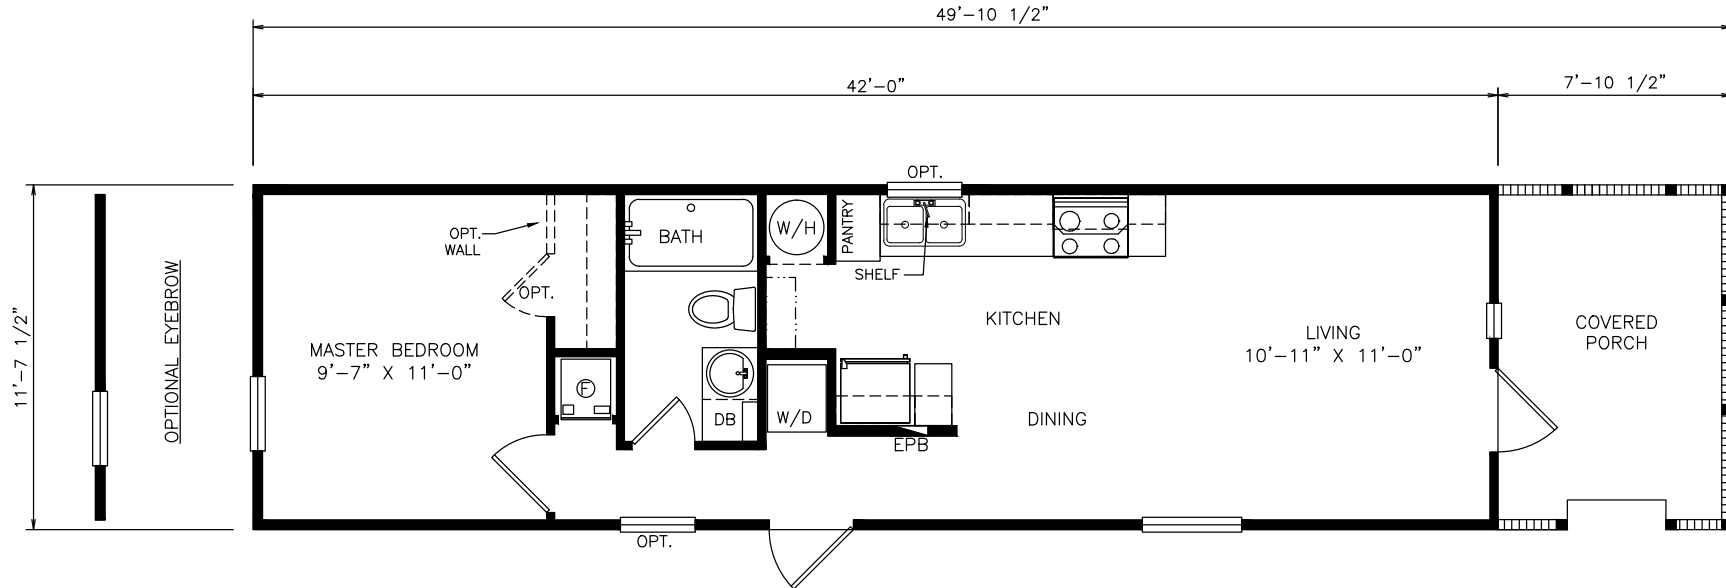

Jewell

Select Series - Single Section

595 SQ. FT. (Approximate) 1 Bedroom, 1 Bath

Last Updated: 6-18-21

OPT. DISHWASHER CONFIGURATION

THE HOME OUTLET
890 N. Arizona Ave.
Chandler, AZ 85225

TheHomeOutletAZ.com | 1-800-965-5401