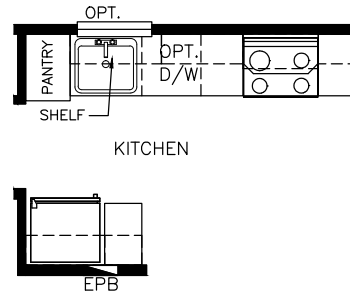

Jewell

Select Series - Single Section

595 SQ. FT. (Approximate) 1 Bedroom, 1 Bath

Last Updated: 6-18-21

OPT. DISHWASHER CONFIGURATION

THE HOME OUTLET
890 N. Arizona Ave.
Chandler, AZ 85225

TheHomeOutletAZ.com | 1-800-965-5401